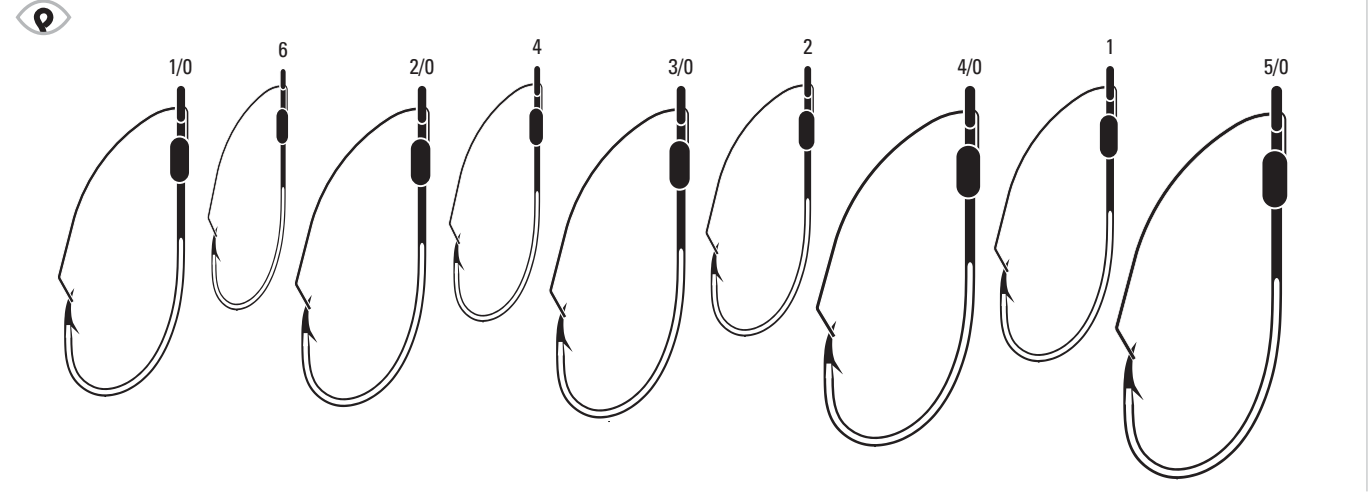

249W Weedless, Non-Offset, Ringed Eye, Long Plain Shank, Forged Shank

249W	Bronze	6, 4, 2, 1, 1/0, 2/0, 3/0, 4/0, 5/0	A