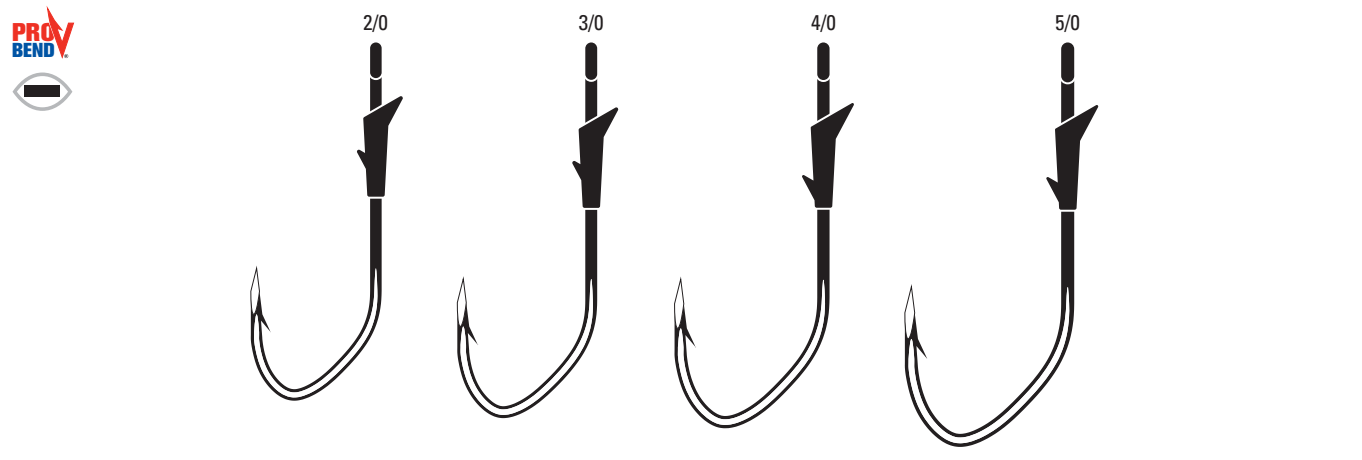

TK133 Pro-V® Bend Flippin' Hook, Non-Offset, Welded Eye, Forged Shank, Molded Bait Keeper

TK133 Platinum Black 2/0, 3/0, 4/0, 5/0