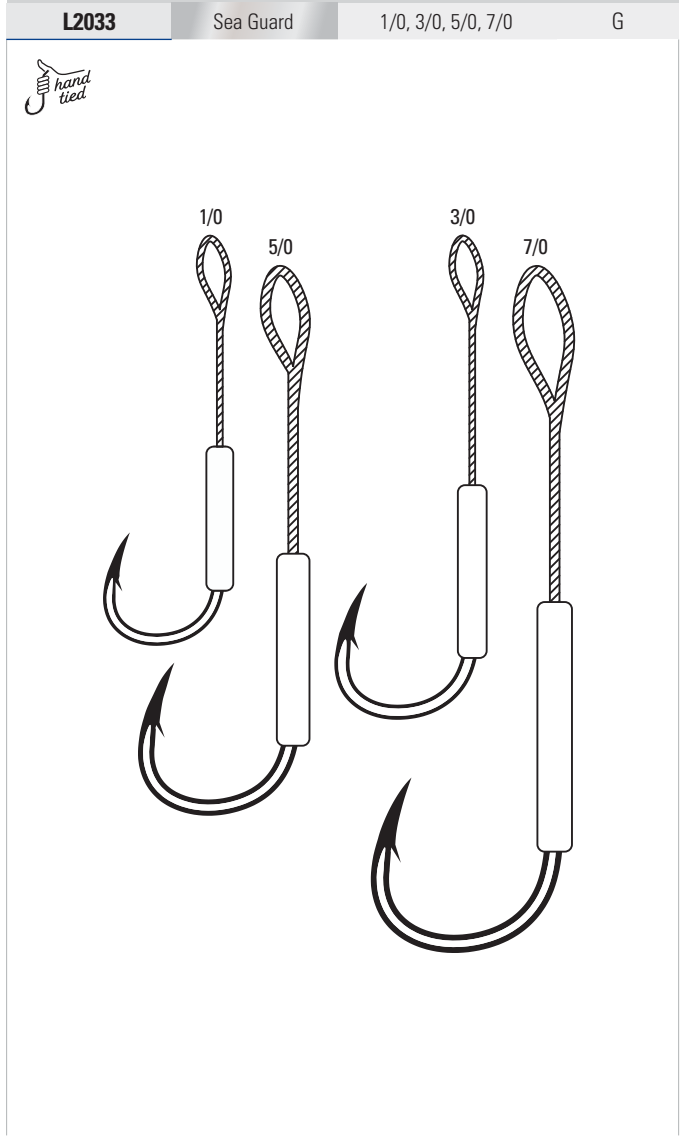

L2032 In Line Single Hook for Treble Replacement, Ringed Eye, Side Eye, Heavy Wire, Non-Offset, Needlepoint, Forged Shank

ALSO AVAILABLE IN TROKAR TK21

L2033 Assist Hook, Heavy Wire, Non-Offset, Forged Shank, Needlepoint, Tied with Kevlar® Assist Line, Includes Split and Solid Rings