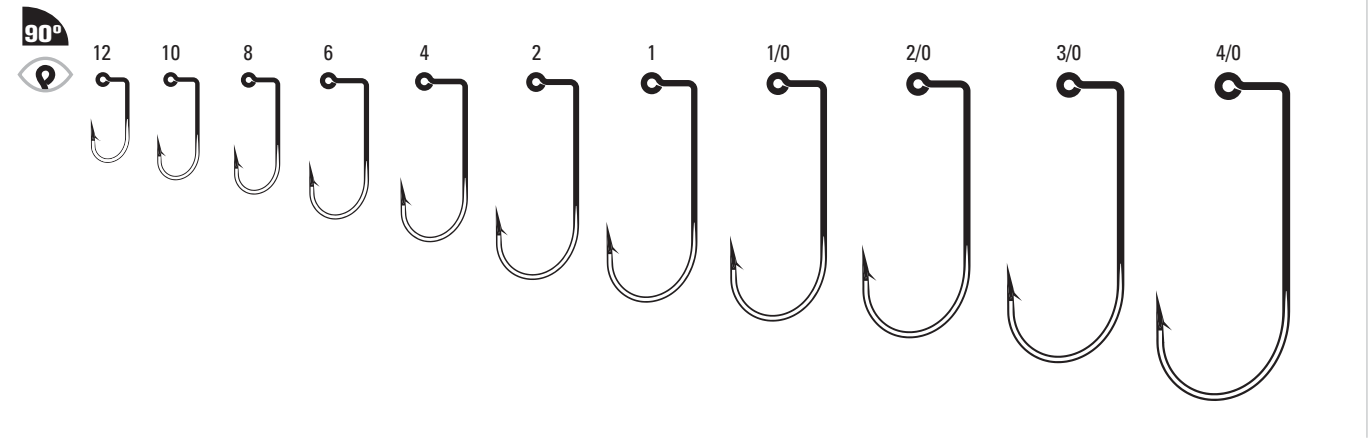

575 Aberdeen Jig, Round Bend, Non-Offset, Ringed Eye, 90 Degree Leg, Forged Shank

575	Gold	12, 10, 8, 6, 4, 2, 1, 1/0, 2/0, 3/0, 4/0	100, Bulk