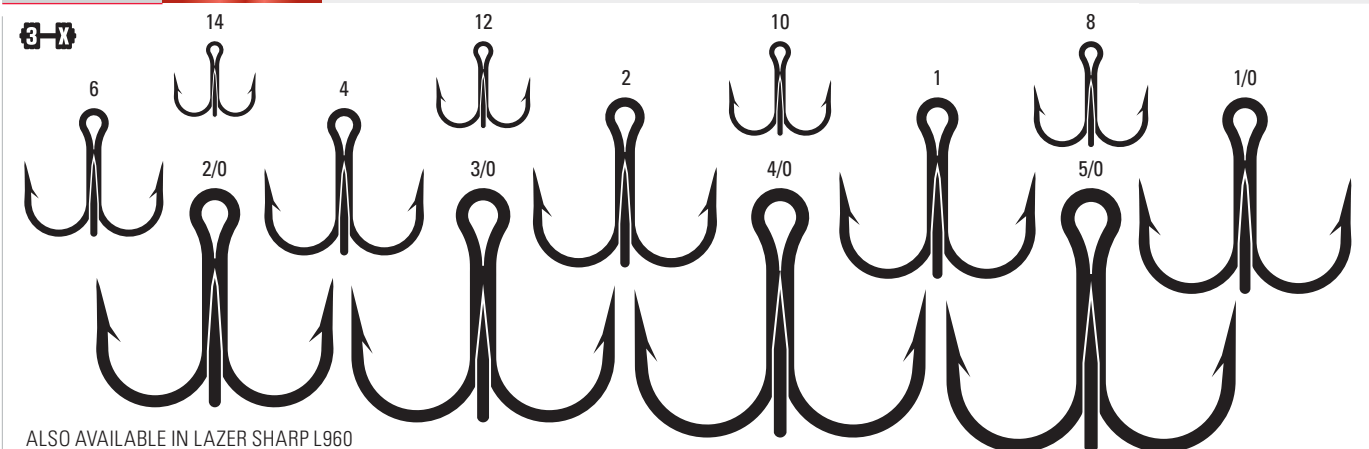

954 - 954R Straight Point, Round Bend, Short Shank, 3X Strong

954	Bronze	14, 10, 8, 6, 4, 2, 1, 2/0, 4/0	Bulk
954R	Red	14, 12, 10, 8, 6, 4, 1/0, 4/0, 5/0	Bulk