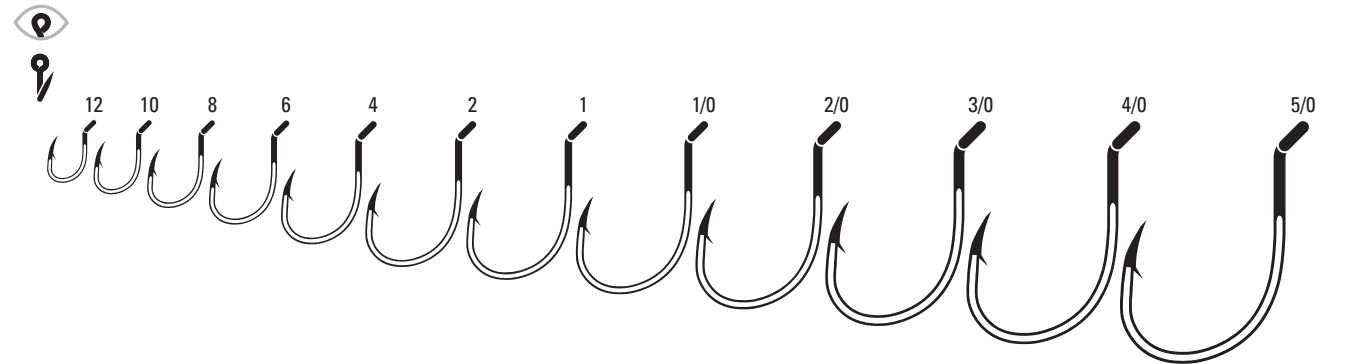

L1B - L1R Salmon/Steelhead, Octopus, Short Shank, Offset, Ringed Eye, Up Eye, Forged Shank, Needlepoint

L1B	Platinum Black	12, 10, 8, 6, 4, 2, 1, 1/0, 2/0, 3/0, 4/0, 5/0	G, U, Bulk
L1R	Red	12, 10, 8, 6, 4, 2, 1, 1/0, 2/0, 3/0, 4/0, 5/0	G, U, Bulk