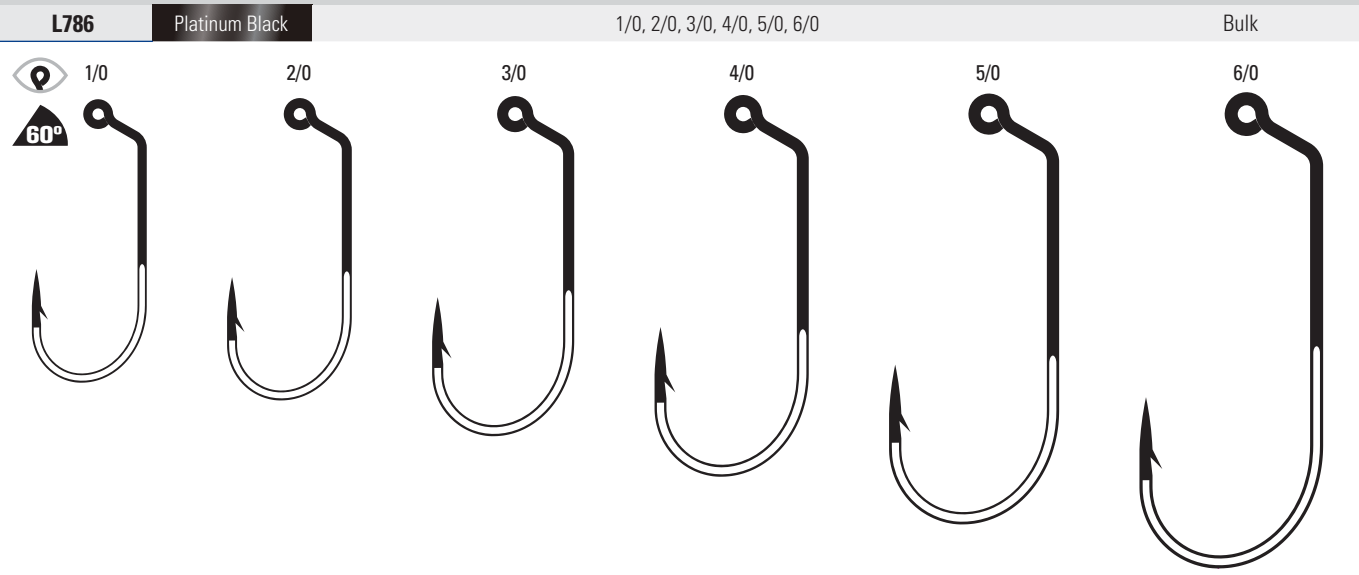

L786 Forged Shank, Ringed Eye, Needlepoint, 60-Degree Leg