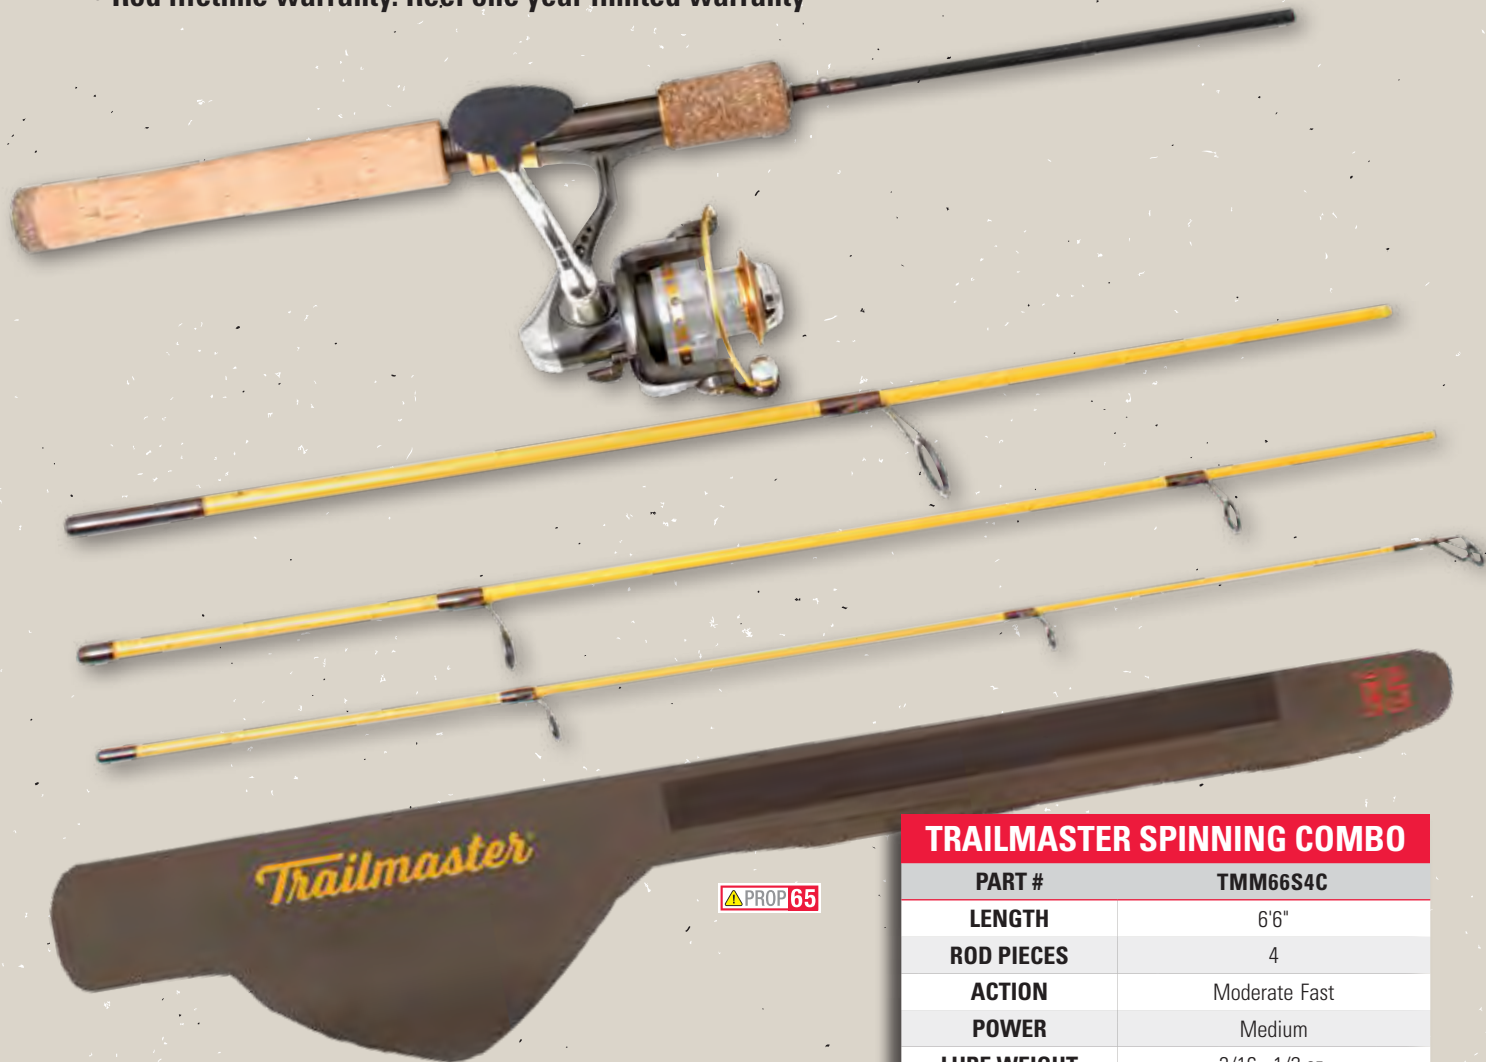

Trailmaster Spinning Combo

- 4-pc. IM-7 complex composite rod blank
- 5+1 Ball bearings, graphite body spinning reel with aluminum spool & handle
- Beautifully engraved bronze reel seats complement the guides and custom silk winding
- Contoured cork handles are finished with durable rubber cork foregrips and fighting butts
- Includes a beautiful and durable travel case
- Rod lifetime warranty. Reel one year limited warranty

⚠️ PROP 65

TRAILMASTER SPINNING COMBO

PART #	TMM66S4C
LENGTH	6'6"
ROD PIECES	4
ACTION	Moderate Fast
POWER	Medium
LURE WEIGHT	3/16 - 1/2 oz.
LINE WEIGHT	8 - 14 lb.
NO. OF BEARINGS	5+1
LINE CAPACITY	6 lb. - 90 yd. 8 lb. - 70 yd.
RATIO	5.2:1
LINE RETRIEVE	24.4" per crank
MAX DRAG	8.8 lb.

LEGENDARY
Trailmaster
PERFECTLY BALANCED RODS & REELS