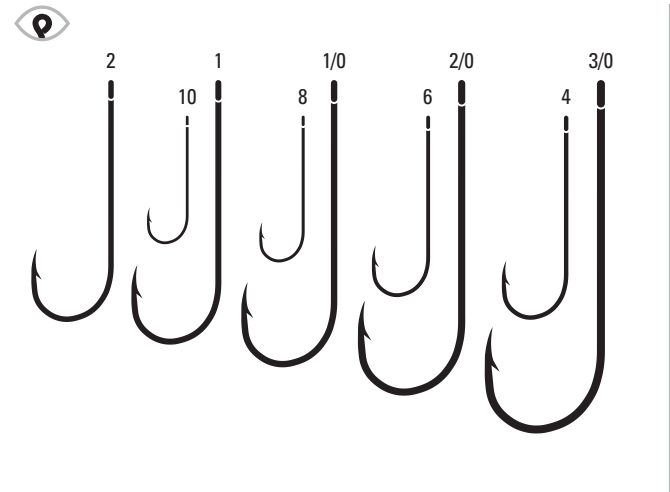

214EL Aberdeen, Non-Offset, Ringed Eye, Extra Light Wire

214EL	Bronze	10, 8, 6, 4, 2, 1, 1/0, 2/0, 3/0	100, A, F, R, Bulk