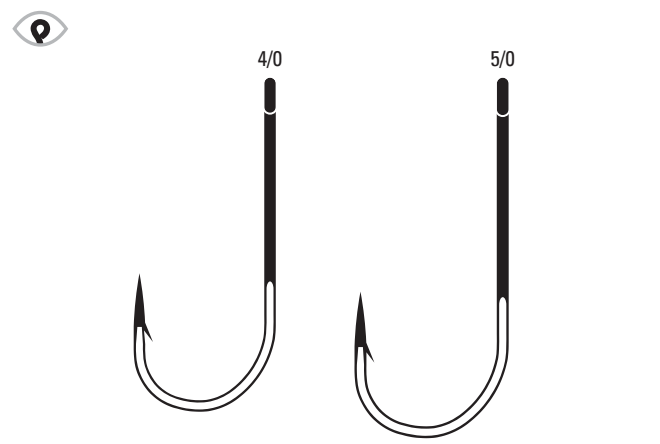

L606 Spinner Bait, Ringed Eye, Needlepoint, Short Shank, Forged Shank

L606	Nickel	4/0, 5/0	Bulk