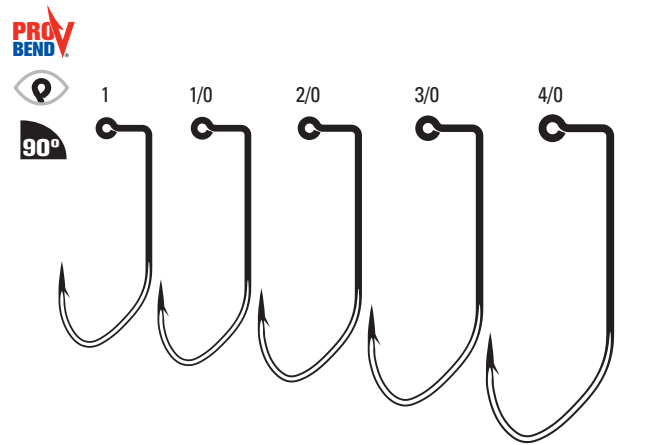

L570VP Pro-V® Aberdeen Jig, Needle Point, Light Wire, Non-Offset, Ringed Eye, Side Eye, 90-Degree Leg, Forged Shank

L570VP	Platinum Black	1, 1/0, 2/0, 3/0, 4/0	100, Bulk