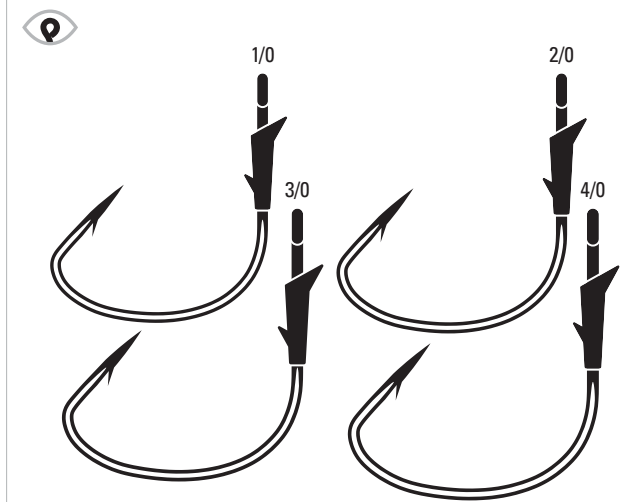

L19 Tube Hook, Medium Wire, Ringed Eye, Non-Offset, Molded Keeper, Needlepoint, Forged Shank

L19	Platinum Black	1/0, 2/0, 3/0, 4/0	G

ALSO AVAILABLE IN TROKAR TK190