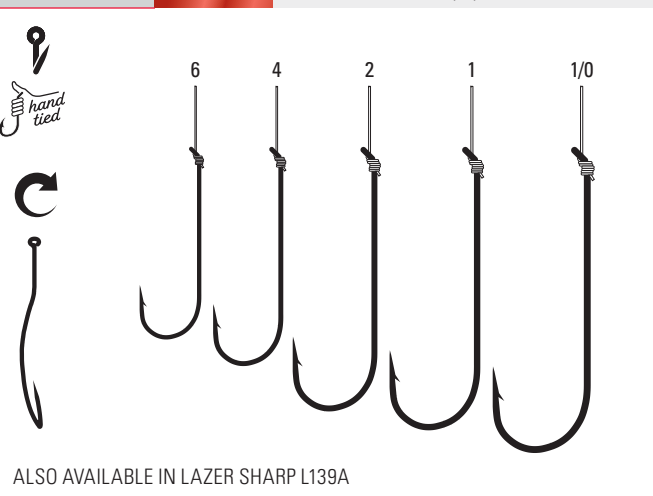

138	Bronze	10, 8, 6, 4, 2, 1, 1/0, 2/0
------------	--------	-----------------------------

139 - 140 Baitholder, Offset, Down Eye, Two Slices, Medium Wire, Mono, 7" Line Length, Forged Shank

139	Bronze		14, 12, 10, 8, 7, 6, 4, 2, 1, 1/0, 2/0, 3/0, 4/0
139GE	Red		10, 8, 6, 4, 2, 1/0
139Q	Bronze	Assortment, 4 of Each Size	12, 10, 8, 6, 4, 2
140	Bronze	Double Line	8, 6, 4, 2, 1, 1/0, 2/0

SNELLS

147 Kahle, Offset, Straight Point, Up Eye, Mono, 7" Line Length

179Q Trout Snelled Assortment, Baitholder (Forged Shank), Treble, Salmon Egg, Two Way Spinner, Mono, 7" Line Length

179Q	Varied	14, 12, 10, 8, 6, 4
-------------	--------	---------------------

222 - 222R Aberdeen, Rotating, Offset, Straight Point, Down Eye, Plain Shank, Mono, 7" Line Length

222	Gold	6, 4, 2, 1, 1/0
222R	Red	6, 4, 2

231X Plain Shank, Offset, Down Eye, Forged Shank, 1X Long Shank, Light Wire, Double Line, Mono, 7" Line Length