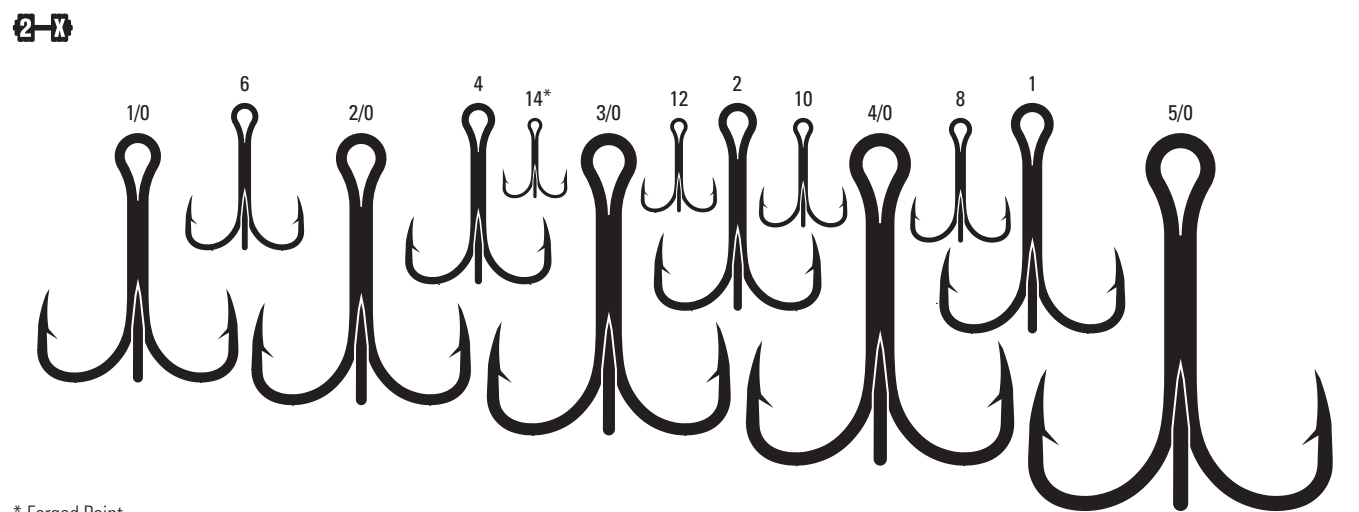

L374 - L375 Curved Point, Regular Shank, 2X Strong, Needlepoint

L374	Bronze	14, 12, 10, 8, 6, 4, 2, 1, 1/0, 2/0, 3/0, 4/0, 5/0	G, T, Bulk
L375	Nickel	14, 12, 10, 8, 6, 2, 1, 1/0, 2/0, 3/0, 4/0	G, T, Bulk

* Forged Point
ALSO AVAILABLE IN EAGLE CLAW 374