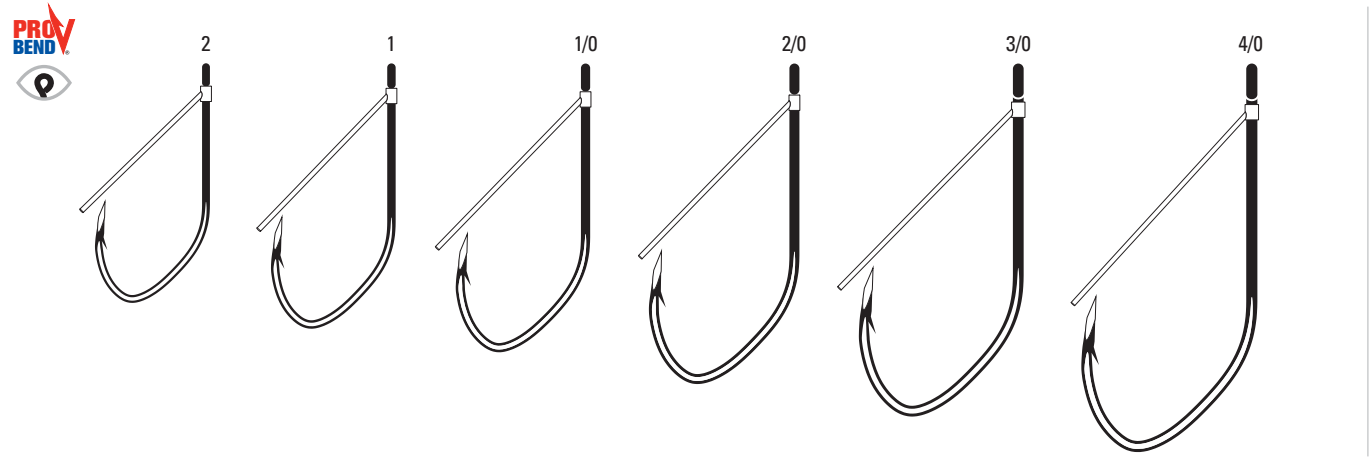

TK137W Pro-V® Weedless Finesse Hook, Medium Wire, Ringed Eye, Non-Offset, Forged Shank

TK137W Platinum Black 2, 1, 1/0, 2/0, 3/0, 4/0