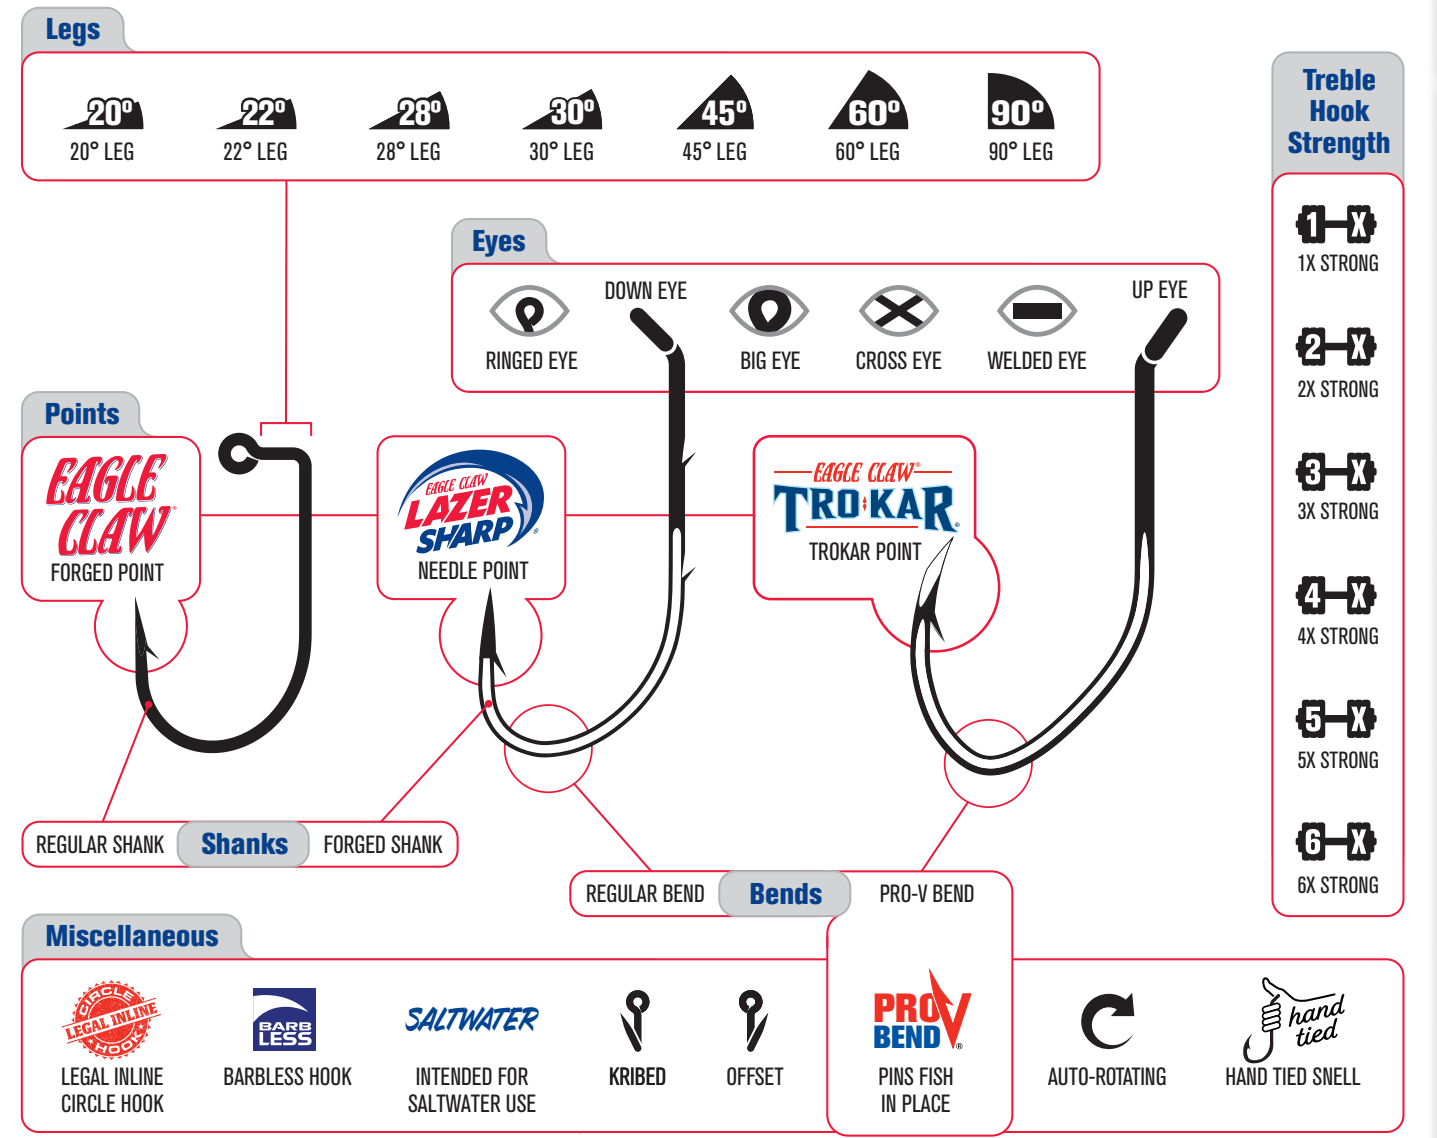

*Packaging shown represents in-stock packaging at time of printing. Rolling packaging change is in effect with updated logos.

HOOK TABLE & ICON KEYS

Family Part Number Range	Product Description		Available Pack Sizes or Quantity
L038 - L038R	Salmon Egg, Baitholder, Offset, Single Slice, Forged Shank, Up Eye		(See "Packaging Guide" on the page to the left for details)
L038	Gold	10, 8, 6, 4	F, G, Bulk
L038R	Red	10, 8, 6	G, Bulk

Part # for item group within family

Specifics not readily identifiable in side view hook drawings. Keys to these icons are below.

Indicates Same Hook Family is available in a different hook point

Available Hook Sizes

Available Hook Colors

Example of Up Eye

Example of Forged Shank

ALSO AVAILABLE IN EAGLE CLAW 038

FORGED POINT

Made in America since 1925, Eagle Claw's Forged Point fish hooks offer time-tested effectiveness and unprecedented value. Trusted through generations, Eagle Claw's flagship fish hooks are the foundational terminal tackle for sport fishing.

022 Aberdeen, Rotating, Ringed Eye, Light Wire

022	Gold	6, 4, 2, 1, 1/0	A, F
------------	------	-----------------	------

038 Salmon Egg, Forged Shank, Baitholder, Offset, Single Slice, Up Eye, Ringed Eye