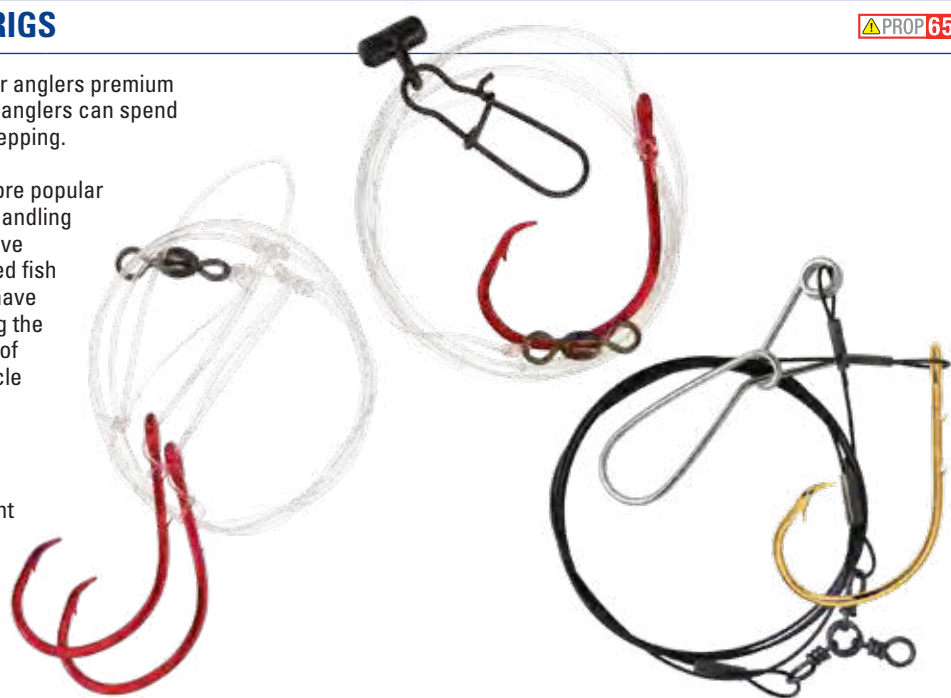

INLINE CIRCLE BAITHOLDER STRIPER SNELL

Eagle Claw Striped Bass Inline Circle Baitholder Snells are tied with American-made inline circle hooks. Snelled with 18" or 36" of premium monofilament featuring an extra-strong, easy-to rig loop. The Eagle Claw Inline Circle Baitholder hooks are made from medium, gold-plated or platinum black wire.

See page 63 for details

INLINE CIRCLE STRIPED BASS RIGS

Lazer Sharp Striped Bass rigs offer anglers premium components in convenient rigs so anglers can spend more time fishing and less time prepping.

As catch and release becomes more popular among anglers today, gentle fish handling is becoming increasingly important. Studies have shown as high as 48% mortality rate on released fish hooked deep in the throat. Inline circle hooks have been proven to reduce fatal injuries decreasing the mortality rate by hooking the fish in the corner of the mouth. Lazer Sharp Striped Bass Inline Circle Rigs are tied with 100% regulation approved American-made fish hooks, offering the angler peace of mind in efforts to conserve their fisheries. These rigs are offered in a variety of styles and hook sizes, to accommodate different styles of fishing and different sizes and styles of bait.

See page 97 for details

L2196G – L2196P Baitholder Inline Circle, Medium Wire, Up Eye

L2196G	Gold
L2196P	Platinum Black

See page 52 for details

EVERYTHING STRIPER

EWG FINESSE JIG

The Lazer Sharp EWG Weedless Finesse jigs allow bass anglers to fish a "Ned-Style" bait in weedy areas. The presentation enabled by the EWG Finesse Jig is 100% weedless, and is designed to give baits a stand-up presentation that will trigger bites.