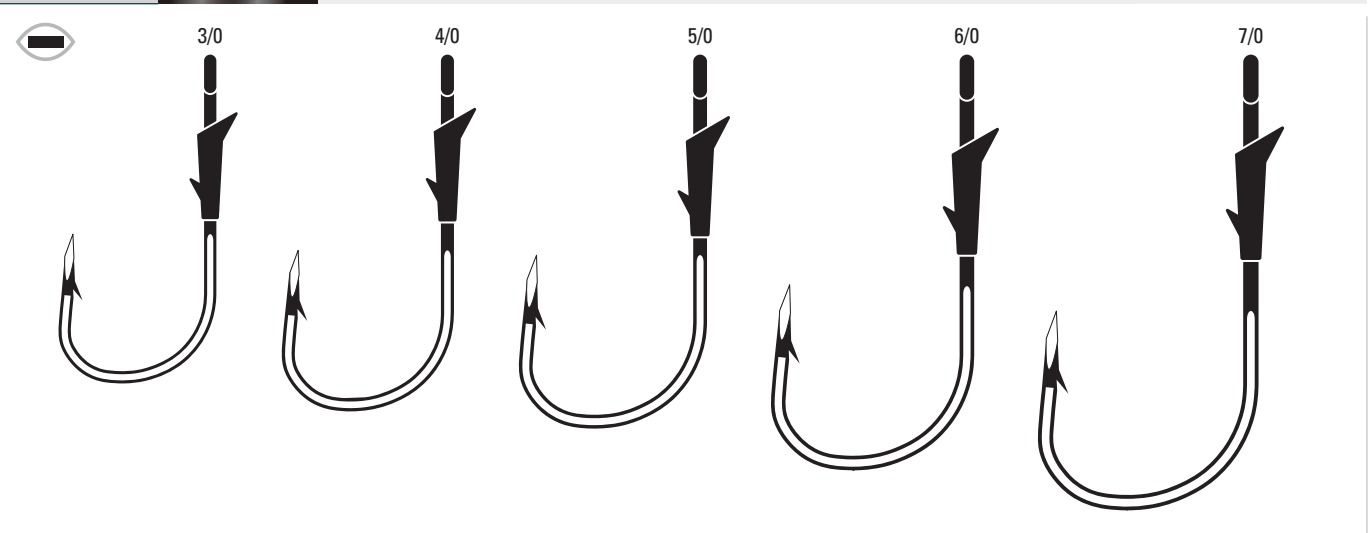

TK135 Monster Flippin' Hook, Heavy Wire, Non-Offset, Welded Eye, Forged Shank, Molded Bait Keeper

TK135 Platinum Black 3/0, 4/0, 5/0, 6/0, 7/0