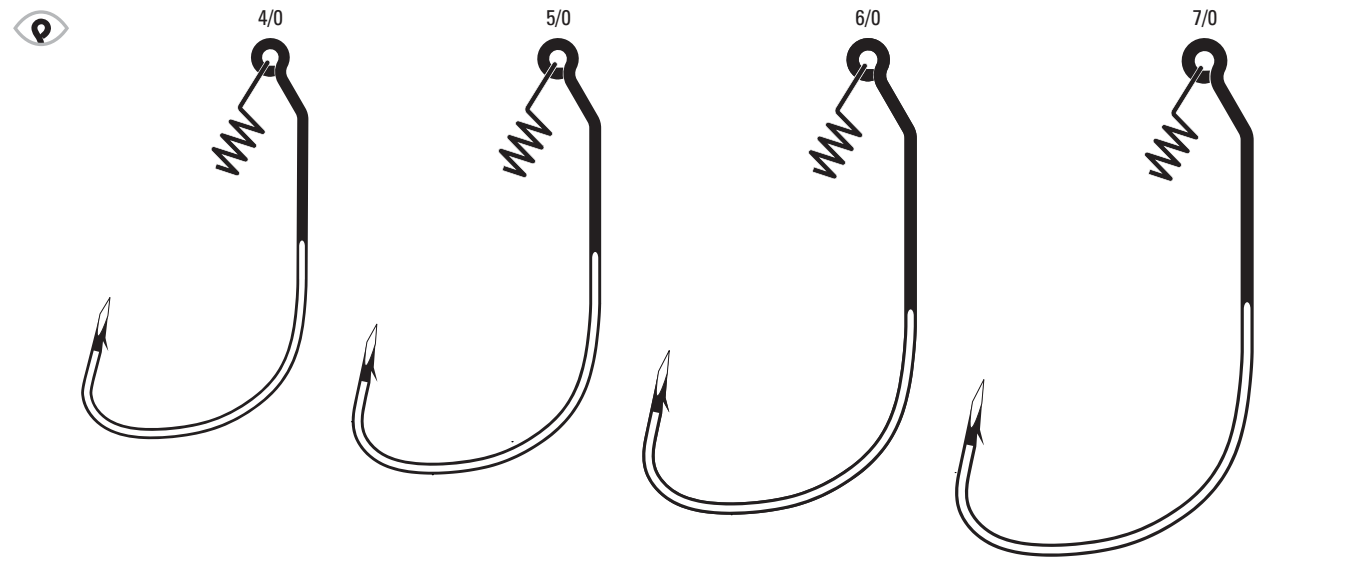

TK140 Swimbait Hook, Spring Bait-Keeper, Ringed Eye, Forged Shank

TK140 Platinum Black 4/0, 5/0, 6/0, 7/0