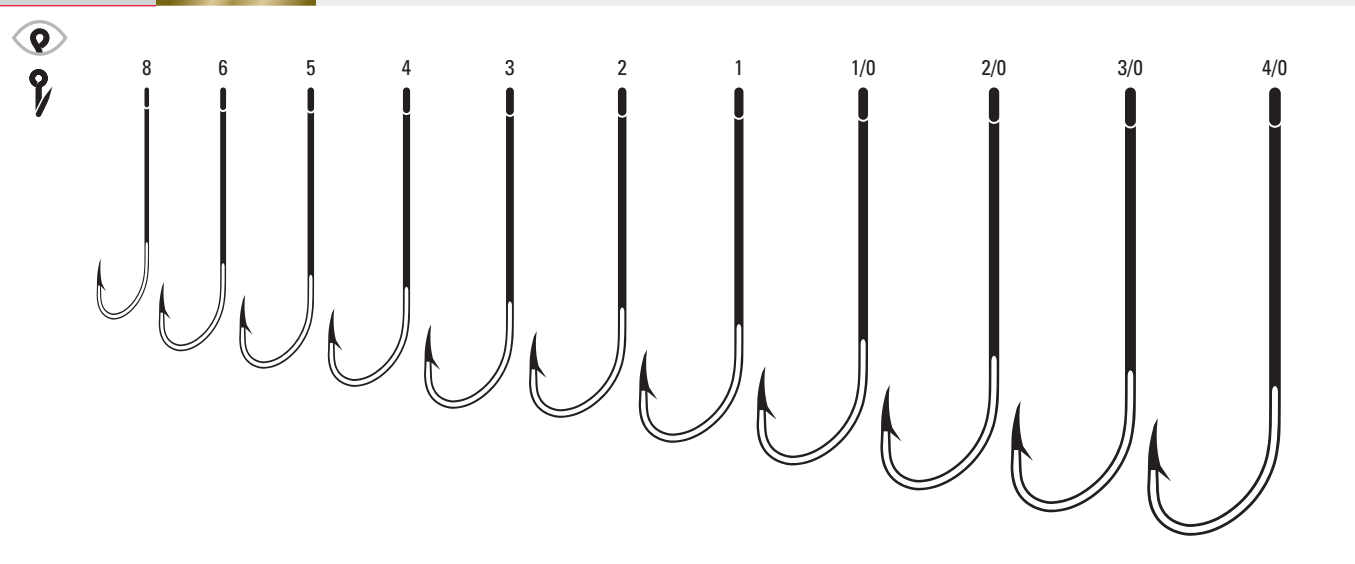

066N - 072 2X Long Shank, Offset, Ringed Eye, Forged Shank

066N	Nickel	6, 4, 2, 1, 1/0, 2/0, 3/0, 4/0	100, A, F, Bulk
072	Bronze	8, 6, 5, 4, 3, 2, 1, 1/0, 2/0, 3/0	100, A, F, R, Bulk