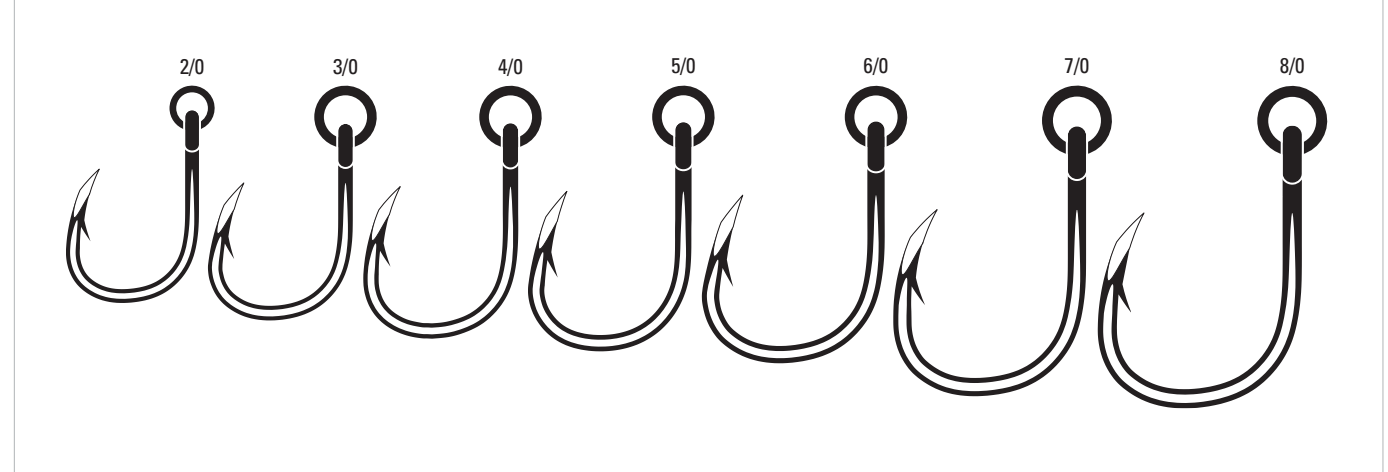

TK8R Ringed Extreme Live Bait HD, Heavy Wire, Non-Offset, Forged Shank

TK8R	Platinum Black	2/0, 3/0, 4/0, 5/0, 6/0, 7/0, 8/0

TK9 Inshore Kahle, Light Wire, Offset, Ringed Eye

TK9	Platinum Black	1/0, 2/0, 3/0, 4/0, 5/0