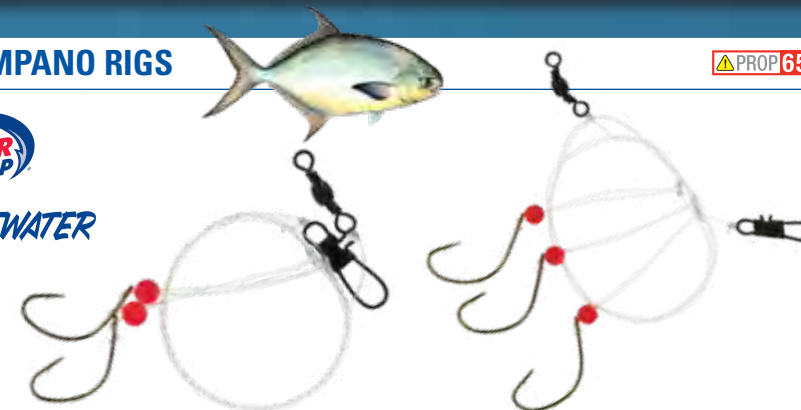

POMPANO RIGS

PROP 65

SALTWATER

PART #	L967	L968
DESCRIPTION	Pompano Double Rig	Pompano Triple Rig
HOOK	Kahle	Kahle
HOOK FINISH	Gold	Gold
HOOK SIZE	6, 4, 2	4-2
LINE TYPE	Monofilament	Monofilament
COLOR	Clear	Clear
LINE LENGTH	20"	28"
FEATURES	Red Beads, Barrel Swivel, Interlock Snap	Red Beads, Barrel Swivel, Interlock Snap
QUANTITY	1	1