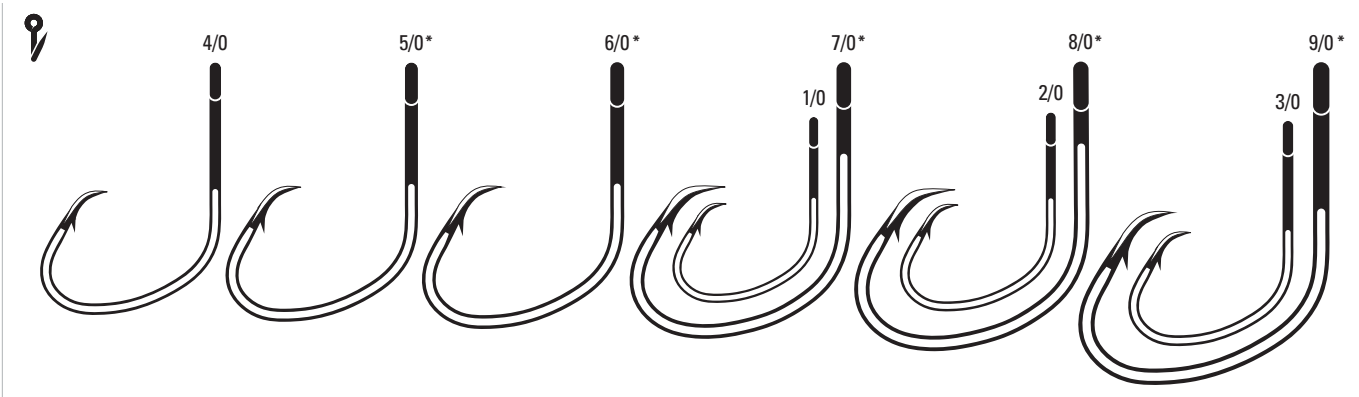

TK3 - TK3-XL Lancet Circle, Offset, Welded Eye*, Medium Wire, Wide Gap, Forged Shank

TK3	Platinum Black	1/0, 2/0, 3/0, 4/0, 5/0, 6/0, 7/0, 8/0, 9/0
TK3-XL	Platinum Black	6/0, 7/0, 8/0, 9/0