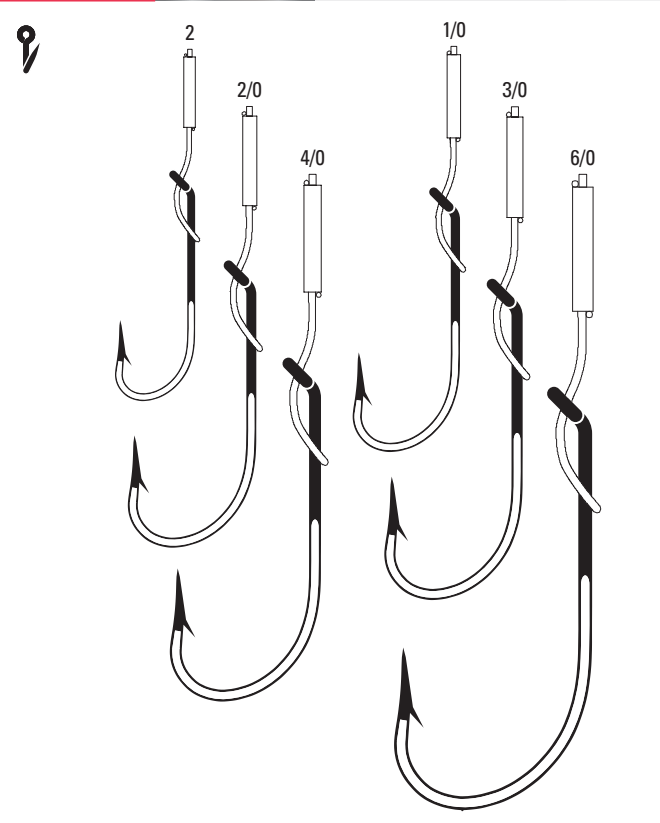

422NW Nylawire, O'Shaughnessy, Offset, Down Eye, Plain Shank, Medium Wire, Forged Shank, 10.5" Line Length

422NW	Nickel	2, 1/0, 2/0, 3/0, 4/0, 6/0