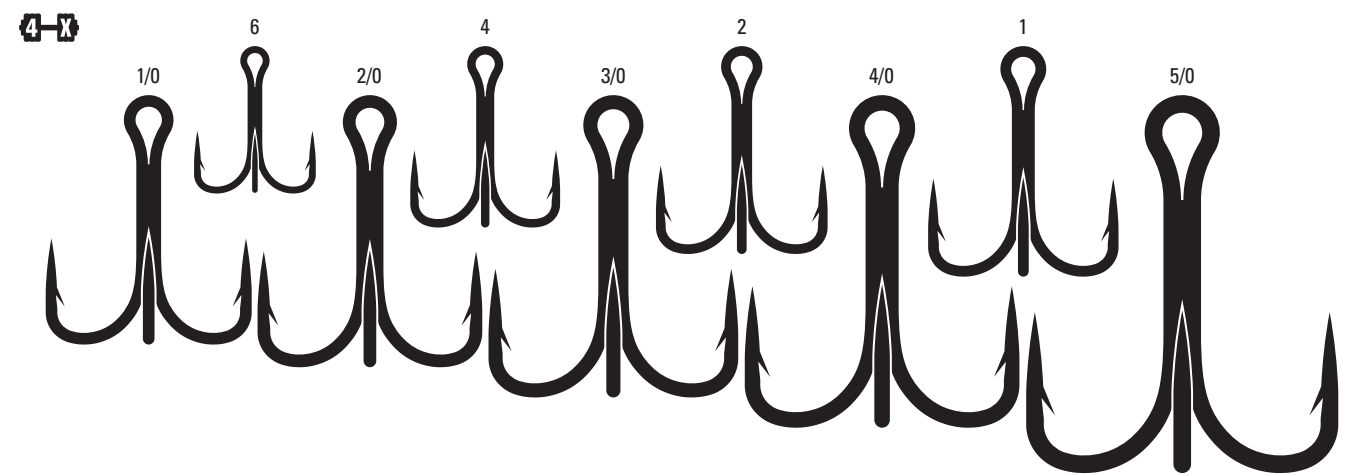

L8197 Circle Sea, Offset, Ringed Eye, Needlepoint, Forged Shank

L8197	Red	2/0, 3/0, 4/0, 5/0, 6/0, 7/0	F, G, Bulk

L374 - L375 Curved Point, Regular Shank, 2X Strong, Needlepoint

L374	Bronze	14, 12, 10, 8, 6, 4, 2, 1, 1/0, 2/0, 3/0, 4/0, 5/0	G, T, Bulk
L375	Nickel	14, 12, 10, 8, 6, 2, 1, 1/0, 2/0, 3/0, 4/0	G, T, Bulk

* Forged Point
ALSO AVAILABLE IN EAGLE CLAW 374

L677 Curved Point, Regular Shank, 3X Strong, Needlepoint

L677	Sea Guard	10, 8, 6, 4, 2	T

THE L677 ALSO AVAILABLE IN EAGLE CLAW 677

L774 - L777 Straight Point, Regular Shank, 4X Strong, Needlepoint

L774	Bronze		6, 4, 2, 1, 1/0, 2/0, 3/0	F, G, Bulk
L774BK	Platinum Black	Kingfish	6, 4, 2	F, U, Bulk
L775	Nickel		2, 1, 1/0, 2/0, 3/0, 4/0, 5/0	G
L777	Sea Guard		6, 4, 2, 1, 1/0, 2/0, 3/0, 4/0, 5/0	T, G

L778B Straight Point, Regular Shank, 6X Strong

L778B	Platinum Black		6, 4, 2, 1	G, U, Bulk

L934BP - L934RD Straight Point, Round Bend, Regular Shank, 3X Strong, Needlepoint

L934BP	Platinum Black Plus		14, 12, 10, 8, 6, 4, 2, 1, 1/0, 2/0, 3/0, 4/0	G, T, Bulk
L934RD	Red		16, 14, 12, 10, 8, 6, 4, 2, 1, 1/0, 2/0, 3/0	G, T, Bulk

* Forged Point
ALSO AVAILABLE IN TROKAR TK934