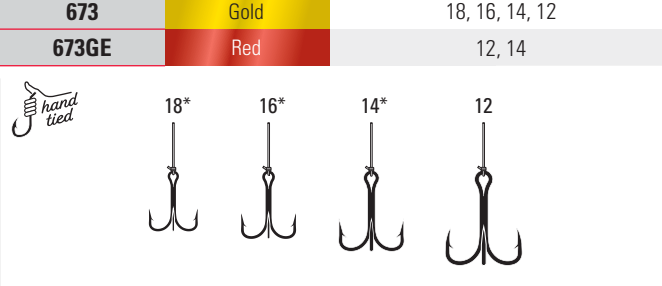

673 - 673GE Treble, Non-Offset, Regular Shank, Mono, 18" Line Length

673	Gold	18, 16, 14, 12
673GE	Red	12, 14