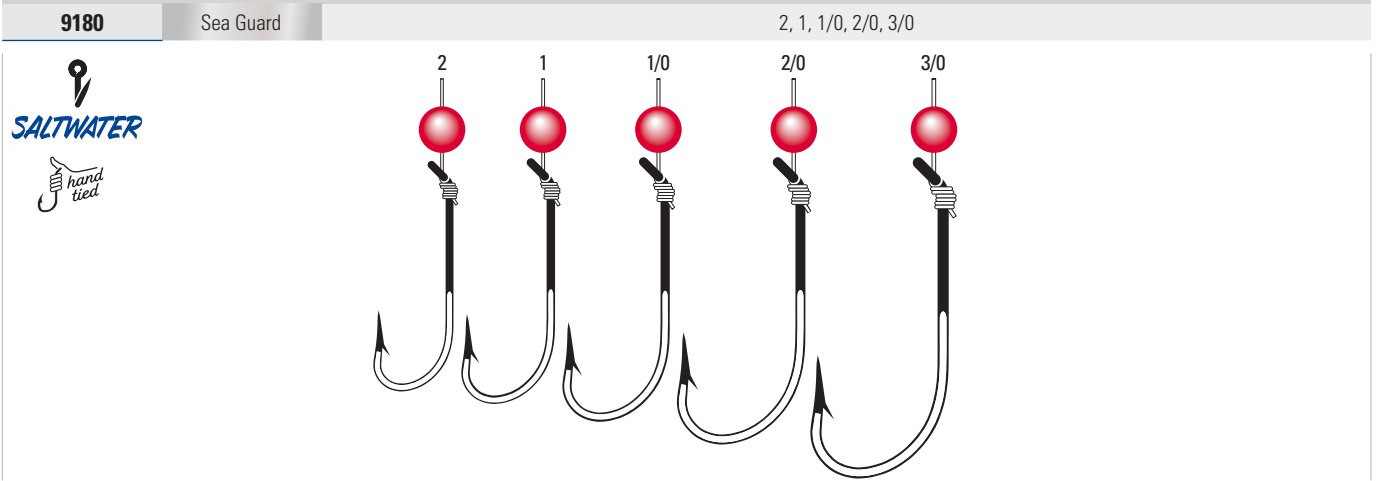

9180 O'Shaughnessy, Offset, Straight Point, Down Eye, Plain Shank, Medium Wire, Red Bead, Mono, 12" Line Length, Forged Shank