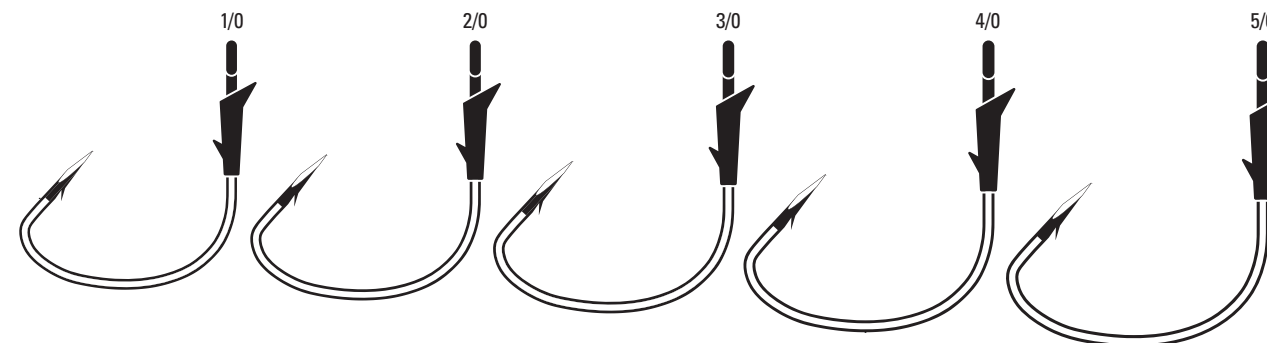

ALSO AVAILABLE IN LAZER SHARP L19