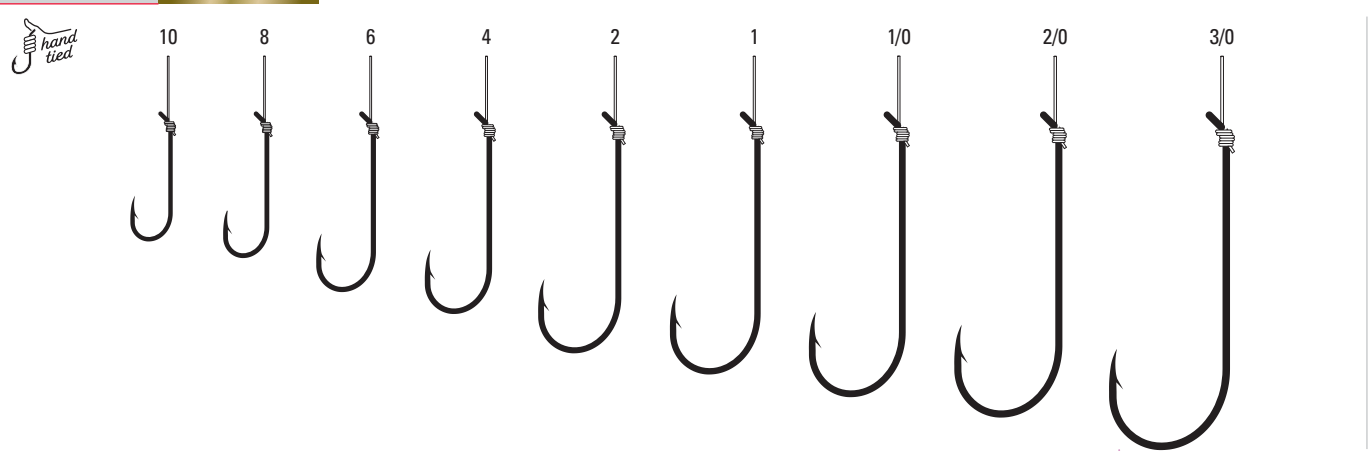

121 - 127 Aberdeen, Non-Offset, Down Eye, 1X Long Shank, Plain Shank, Light Wire, Live Bait, Mono, 7" Line Length

121	Gold		10, 8, 6, 4, 2, 1, 1/0, 2/0, 3/0
121Q	Gold	Assortment, 4 of Each Size	10, 8, 6, 4, 2, 1
127	Bronze		6, 4, 2, 1