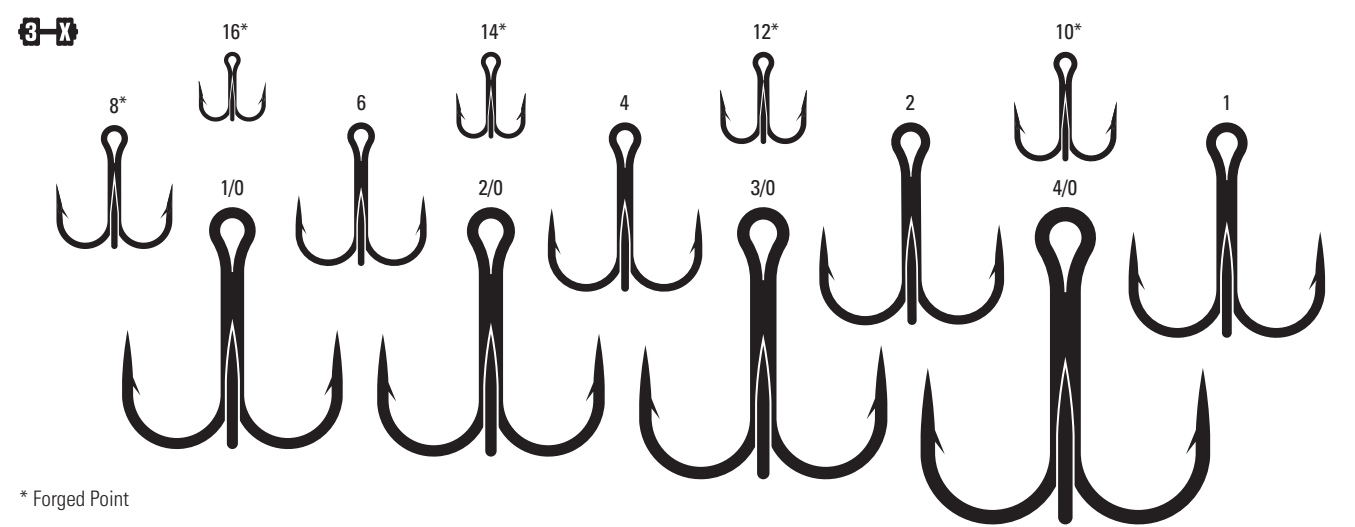

* Forged Point
ALSO AVAILABLE IN TROKAR TK934