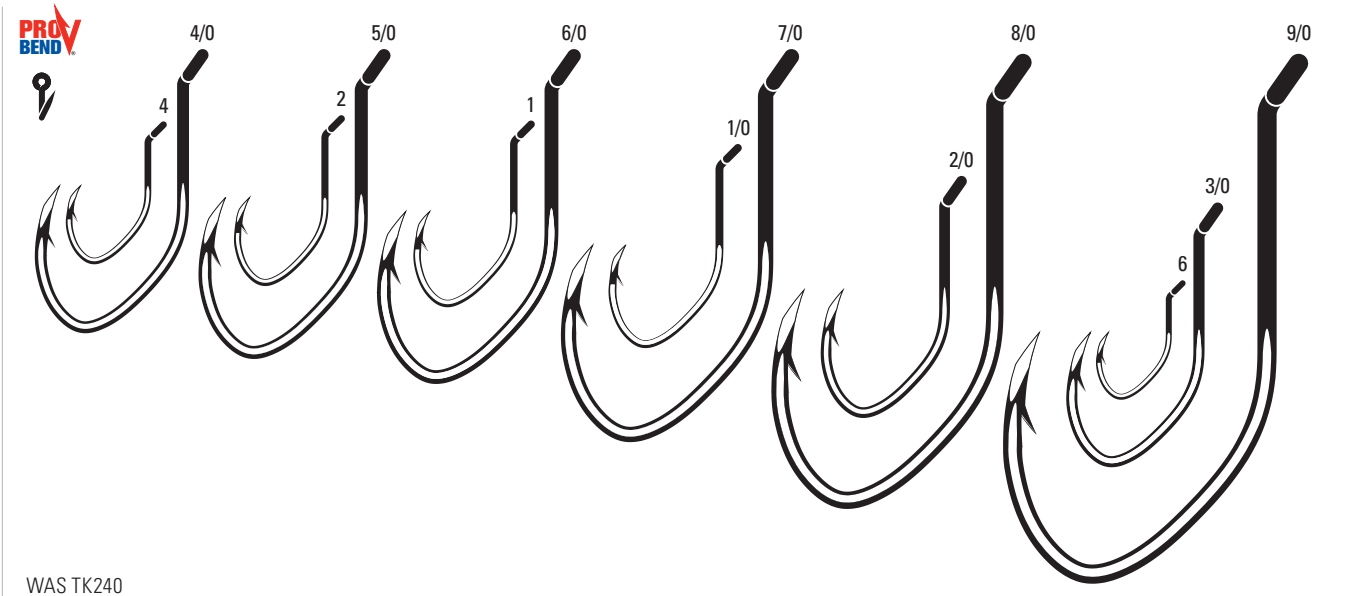

TK2VP-TK2VR Pro-V® Bend, Octopus, Long Shank, Up Eye, Offset, Curved Point, Forged Shank

TK2VP	Platinum Black	6, 4, 2, 1, 1/0, 2/0, 3/0, 4/0, 5/0, 6/0, 7/0, 8/0, 9/0
TK2VR	Red	6, 4, 2, 1, 1/0, 2/0, 3/0, 4/0, 5/0, 6/0, 7/0, 8/0, 9/0