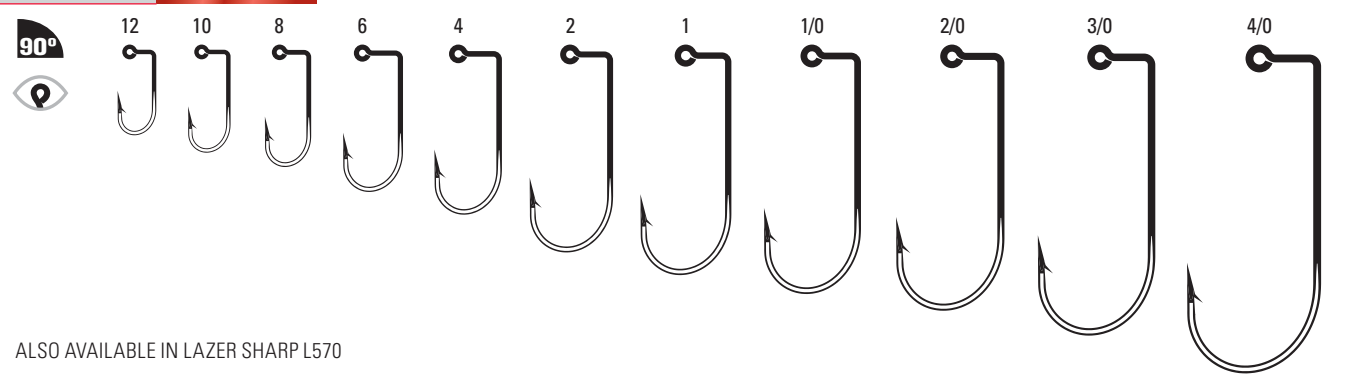

570 - 570BP Aberdeen Jig, Non-Offset, Ringed Eye, 90 Degree Leg, Forged Shank

570	Bronze	12, 10, 8, 6, 4, 2, 1, 1/0, 2/0, 3/0, 4/0	100, Bulk
570BP	Platinum Black	10, 8, 6, 4, 2, 1, 1/0, 2/0, 3/0, 4/0	Bulk
570R	Red	10, 8, 6, 4, 2, 1, 1/0, 2/0, 3/0, 4/0	Bulk