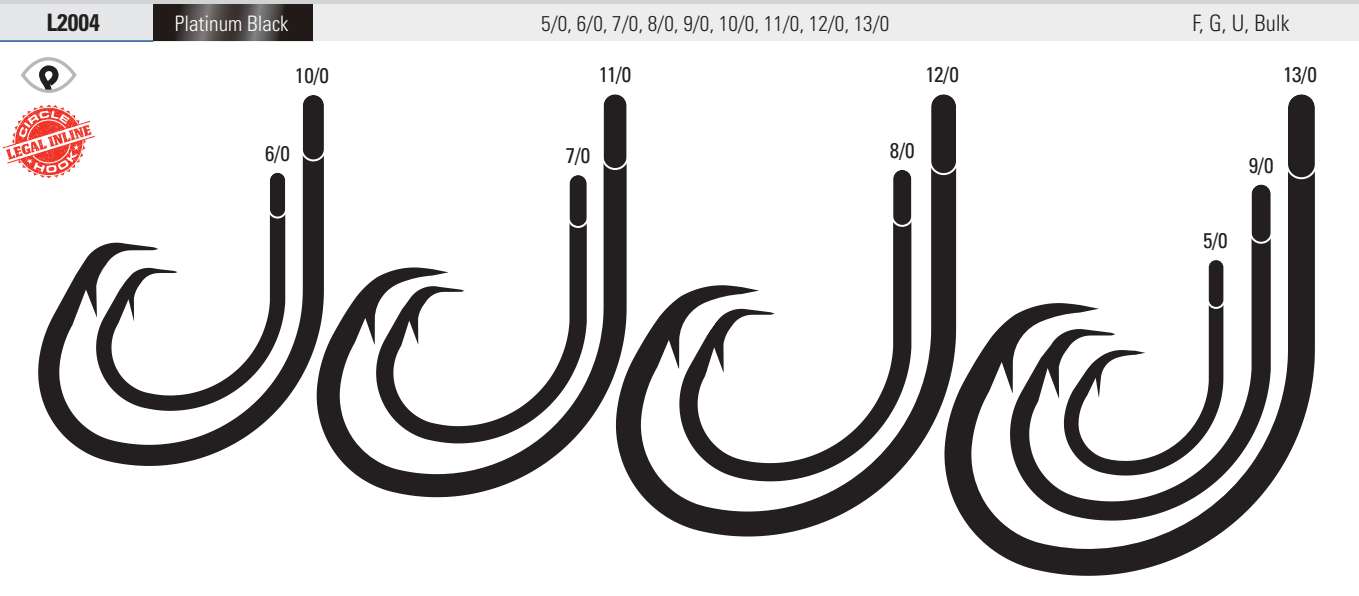

L2004 Circle Sea, Medium Wire, Non-Offset, Ringed Eye, Forged Point