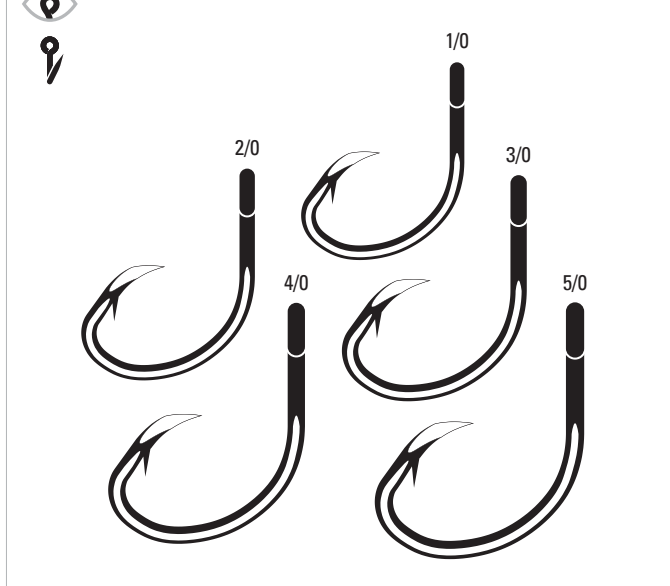

TK619 Circle, Offset, Medium Wire, Ringed Eye, Forged Shank

TK619	Platinum Black	1/0, 2/0, 3/0, 4/0, 5/0