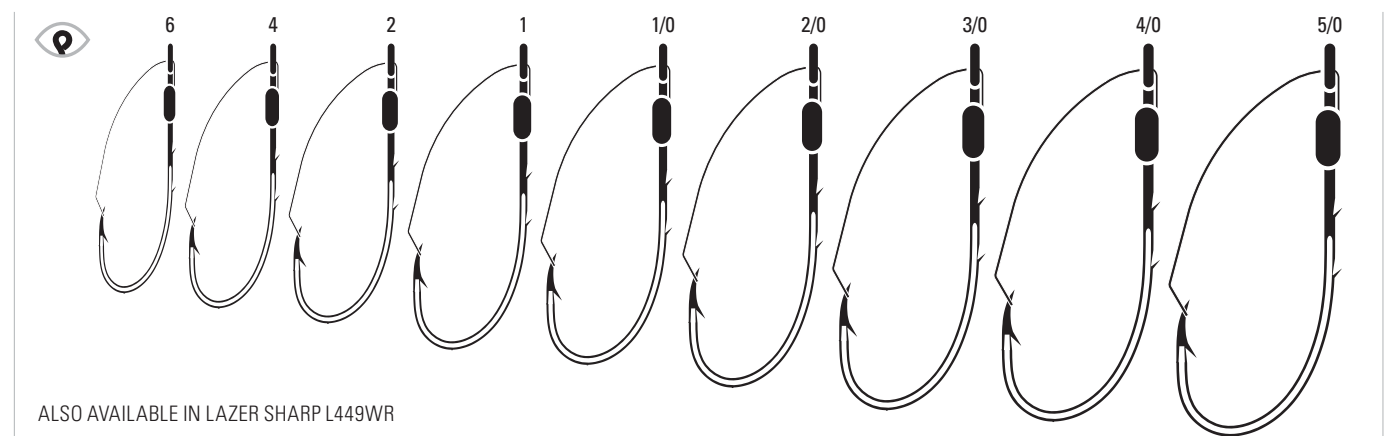

449WA Weedless, Baitholder, Non-Offset, Ringed Eye, 2 Slices, Forged Shank

449WA	Bronze	6, 4, 2, 1, 1/0, 2/0, 3/0, 4/0, 5/0	A, Bulk