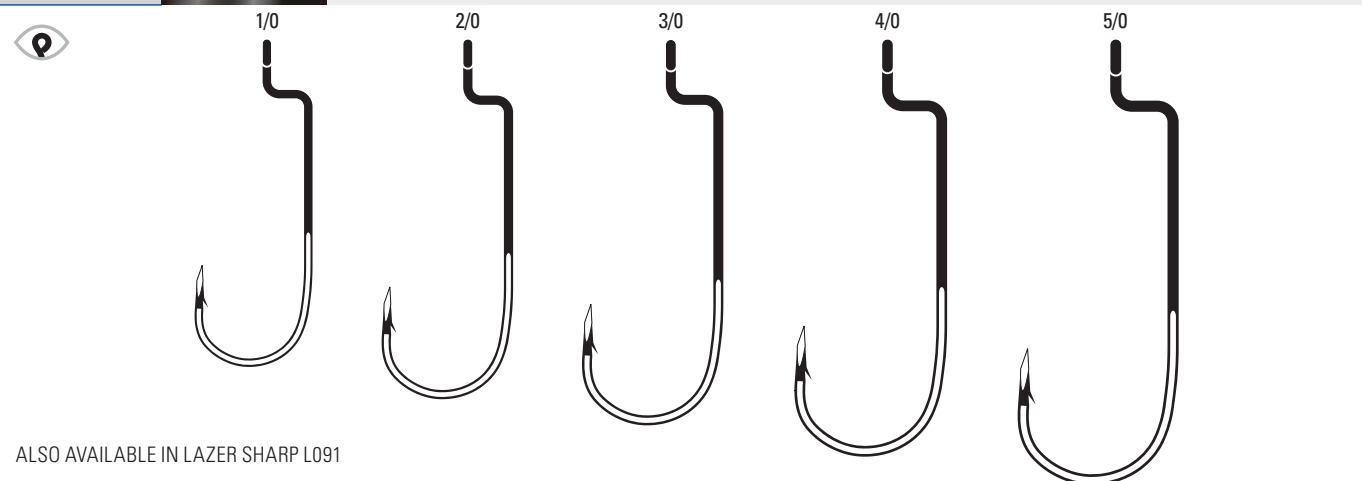

ALSO AVAILABLE IN LAZER SHARP L091