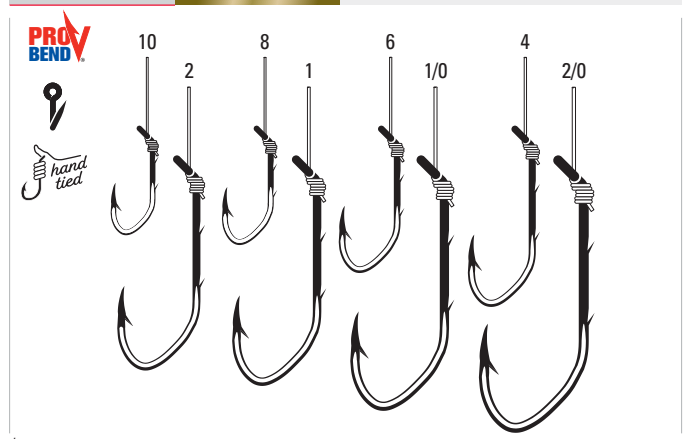

138 Pro-V® Bend Baitholder, Offset, Down Eye, Two Slices, Mono, 7" Line Length, Forged Shank

138	Bronze	10, 8, 6, 4, 2, 1, 1/0, 2/0