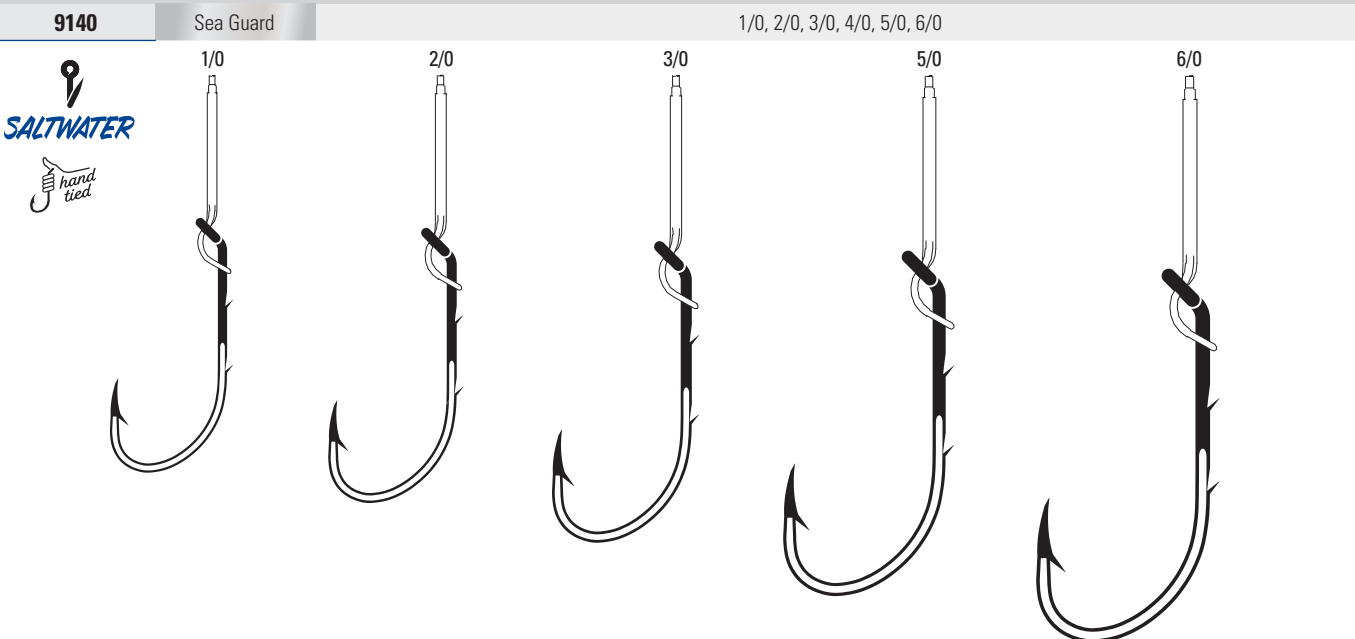

9140 Nylawire, O'Shaughnessy, Offset, Down Eye, Plain Shank, Heavy Wire, Black Swivel, 17.5" Line Length, Forged Shank