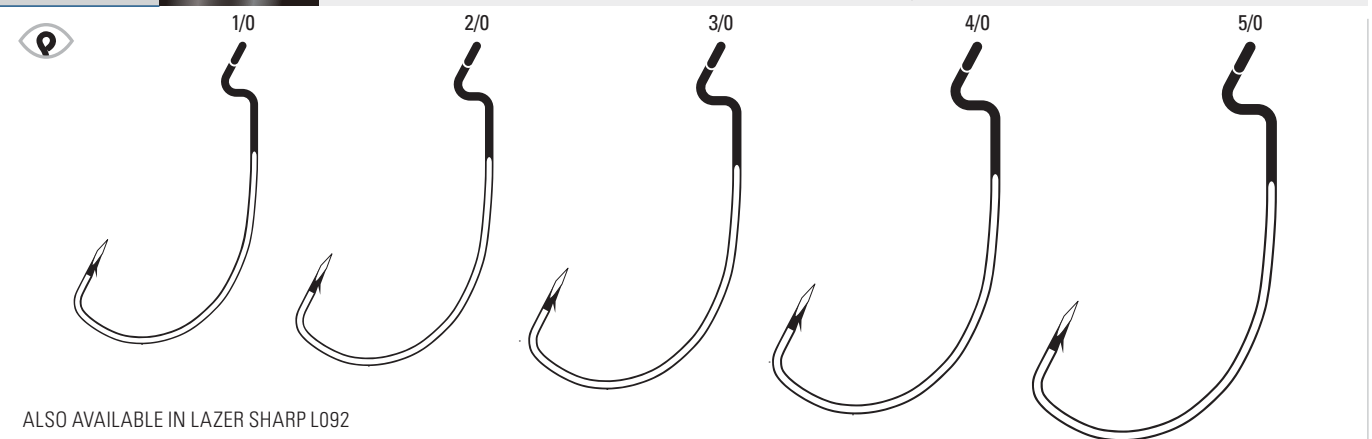

ALSO AVAILABLE IN LAZER SHARP L092

TK120 - TK120-XL Magworm, Extra Wide Gap, Z-Bend, Non-Offset, Ringed Eye, Forged Shank, Heavy Wire

TK120	Platinum Black	3/0, 4/0, 5/0, 6/0, 7/0
TK120-XL	Platinum Black	3/0, 4/0, 5/0 (15 pk.)