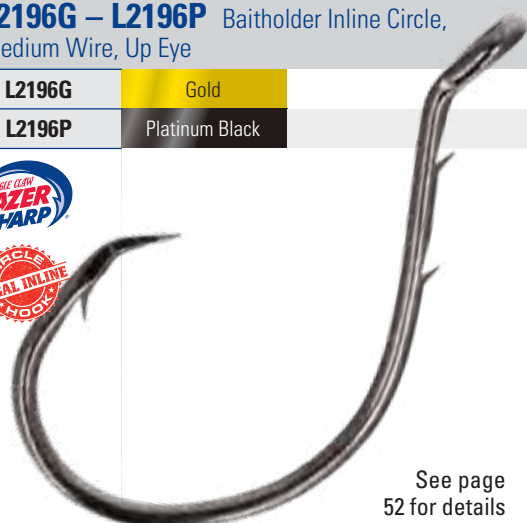

INLINE CIRCLE BAITHOLDER STRIPER SNELL

Eagle Claw Striped Bass Inline Circle Baitholder Snells are tied with American-made inline circle hooks. Snelled with 18" or 36" of premium monofilament featuring an extra-strong, easy-to rig loop. The Eagle Claw Inline Circle Baitholder hooks are made from medium, gold-plated or platinum black wire.

See page 63 for details

INLINE CIRCLE STRIPED BASS RIGS

Lazer Sharp Striped Bass rigs offer anglers premium components in convenient rigs so anglers can spend more time fishing and less time prepping.

As catch and release becomes more popular among anglers today, gentle fish handling is becoming increasingly important. Studies have shown as high as 48% mortality rate on released fish hooked deep in the throat. Inline circle hooks have been proven to reduce fatal injuries decreasing the mortality rate by hooking the fish in the corner of the mouth. Lazer Sharp Striped Bass Inline Circle Rigs are tied with 100% regulation approved American-made fish hooks, offering the angler peace of mind in efforts to conserve their fisheries. These rigs are offered in a variety of styles and hook sizes, to accommodate different styles of fishing and different sizes and styles of bait.

See page 97 for details

L2196G – L2196P Baitholder Inline Circle, Medium Wire, Up Eye

L2196G	Gold
L2196P	Platinum Black

See page 52 for details

EVERYTHING STRIPER

EWG FINESSE JIG

The Lazer Sharp EWG Weedless Finesse jigs allow bass anglers to fish a "Ned-Style" bait in weedy areas. The presentation enabled by the EWG Finesse Jig is 100% weedless, and is designed to give baits a stand-up presentation that will trigger bites.