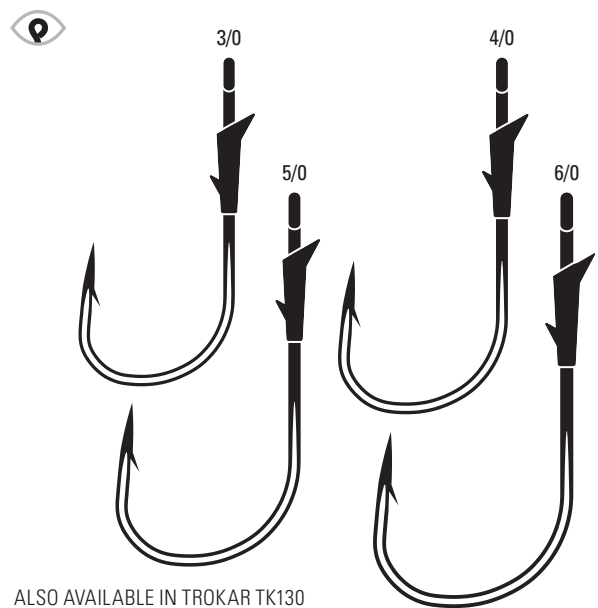

L13 Flipping Hook, Heavy Wire, Ringed Eye, Non-Offset, Forged Shank, Molded Keeper, Needlepoint

L13	Platinum Black	3/0, 4/0, 5/0, 6/0	G

ALSO AVAILABLE IN TROKAR TK130