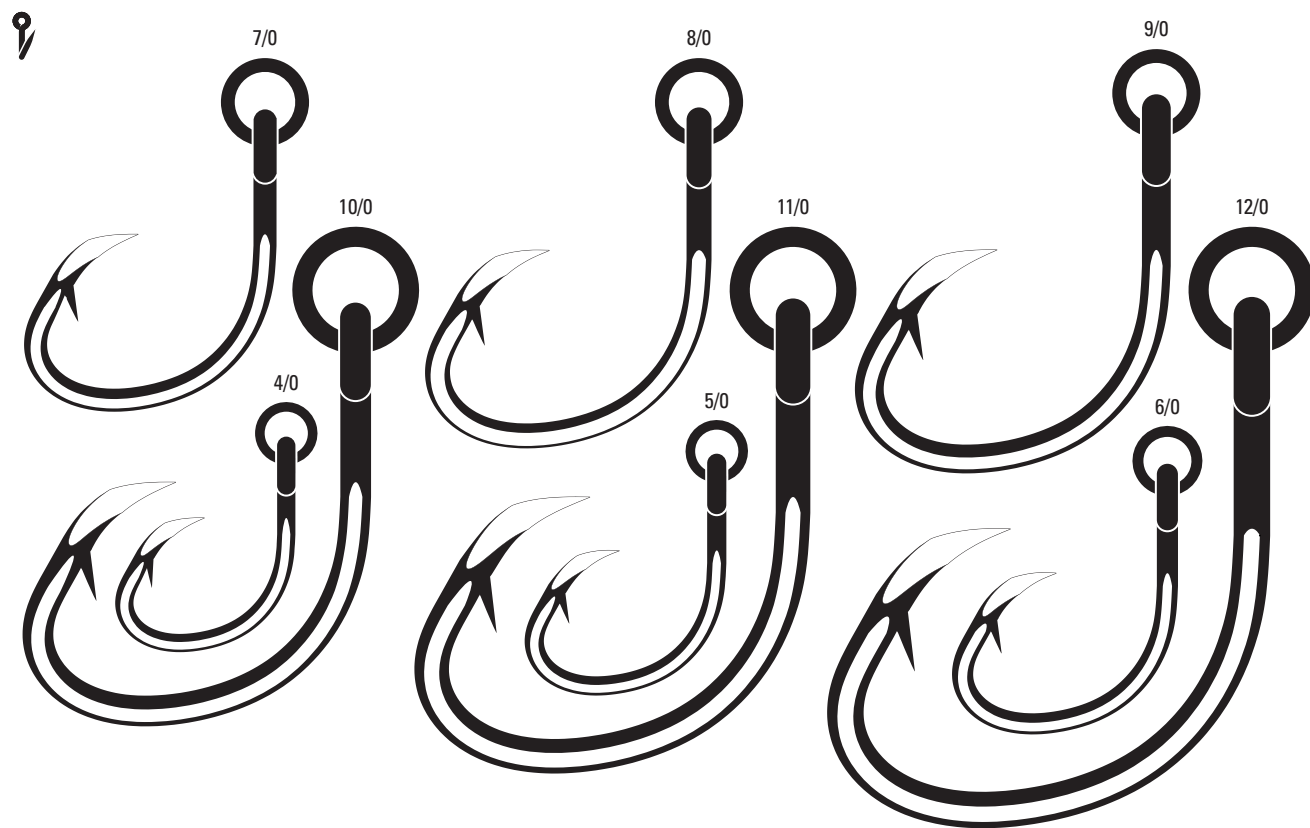

TK619HI Magnum Circle, Non-Offset, Heavy Wire, Ringed Eye, Forged Shank

TK619HI Platinum Black 6/0, 7/0, 8/0, 9/0, 10/0, 11/0, 12/0

TK800 Flippin' Jig, Ringed Eye, Forged Shank, 60-Degree Leg

TK800 Platinum Black 3/0, 4/0, 5/0