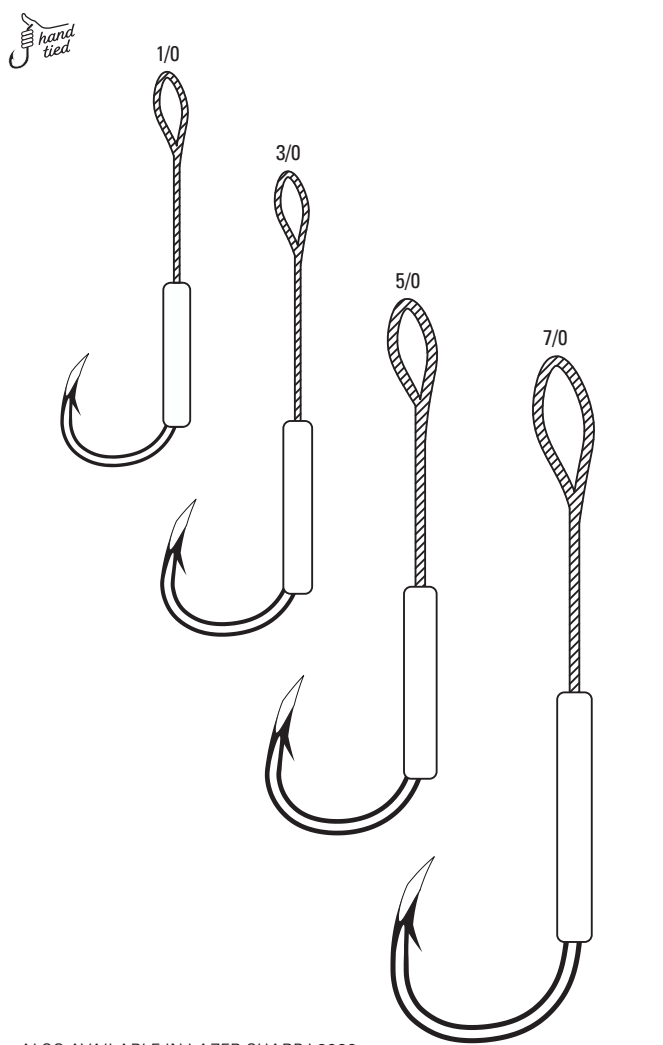

ALSO AVAILABLE IN LAZER SHARP L11

TK23 Assist Hook, Heavy Wire, Non-Offset, Forged Shank, Tied with Kevlar® Assist Line. Includes Split Rings and Solid Rings

TK23	Platinum Black	1/0 - 3/0 200 lb. test line 5/0 - 7/0 300 lb. test line
-------------	----------------	--