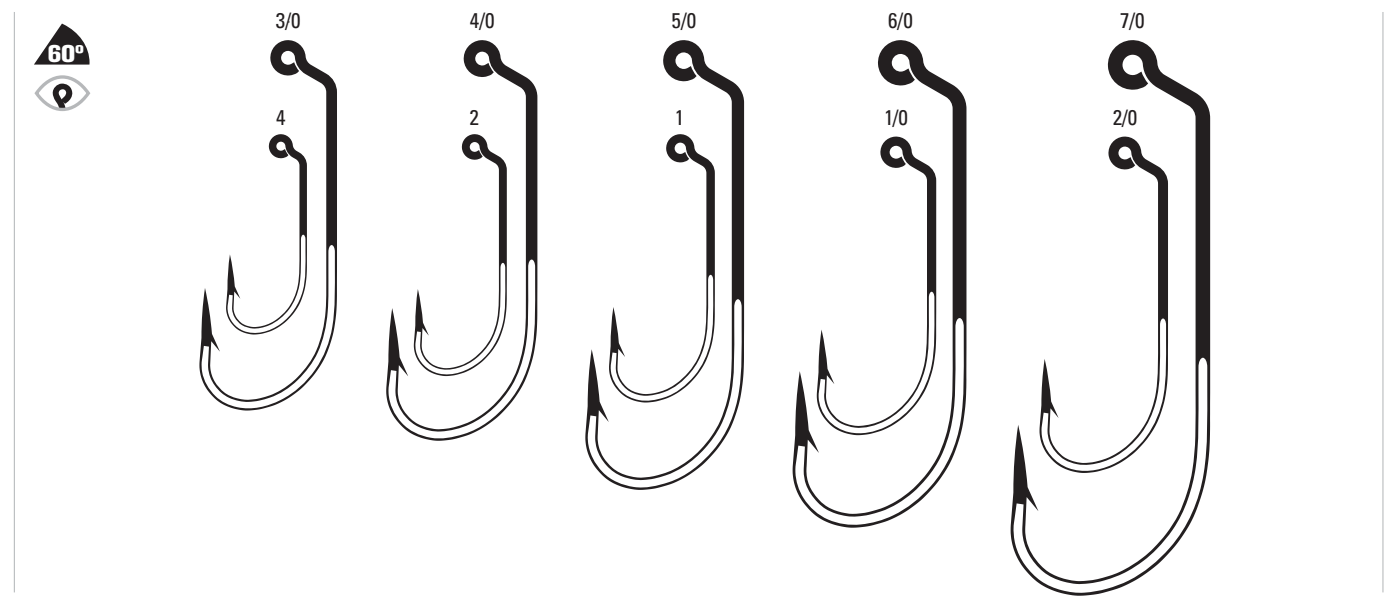

410 - 413 O'Shaughnessy, Heavy Wire, Non-Offset, Ringed Eye, 60 Degree Leg, Forged Shank

410	Bronze	4, 2, 1, 1/0, 2/0, 3/0, 4/0, 5/0, 6/0, 7/0	Bulk
413	Sea Guard	4, 2, 1, 1/0, 2/0, 3/0, 4/0, 5/0, 6/0, 7/0	100, Bulk