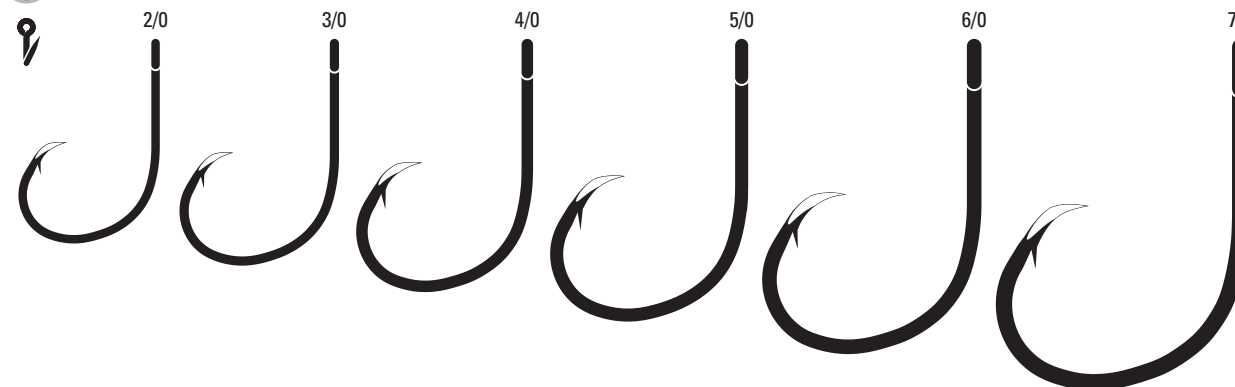

TK197 Primal Circle, Offset, Ringed Eye, Light Wire

TK197 Platinum Black 2/0, 3/0, 4/0, 5/0, 6/0, 7/0

ALSO AVAILABLE IN LAZER SHARP L197