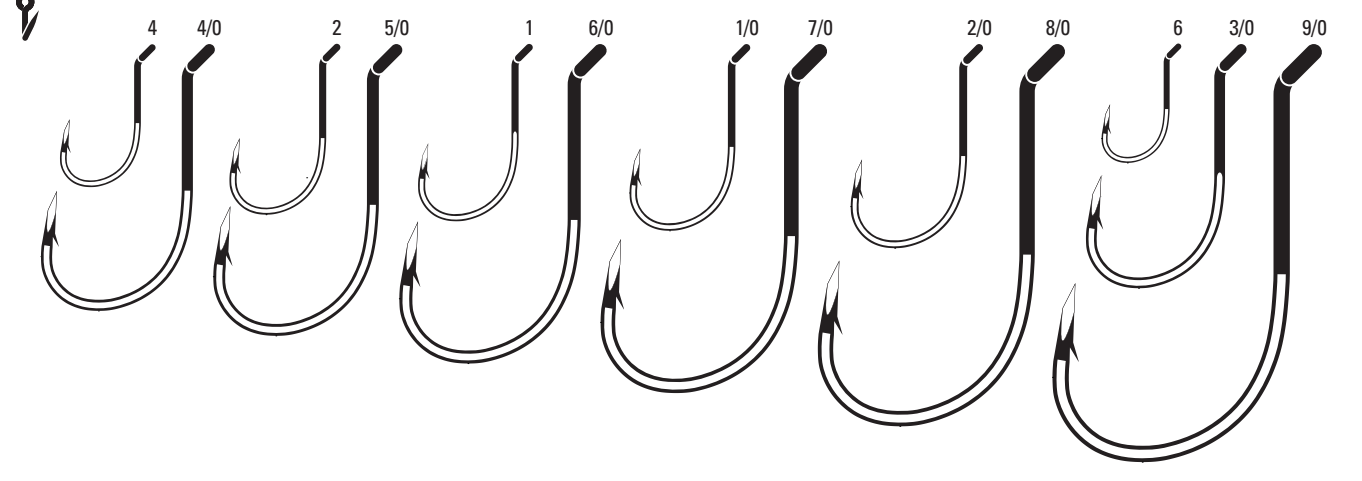

TK400 Octopus, Long Shank, Offset, Up Eye, Forged Shank, Straight Point

TK400	Platinum Black	6, 4, 2, 1, 1/0, 2/0, 3/0, 4/0, 5/0, 6/0, 7/0, 8/0, 9/0