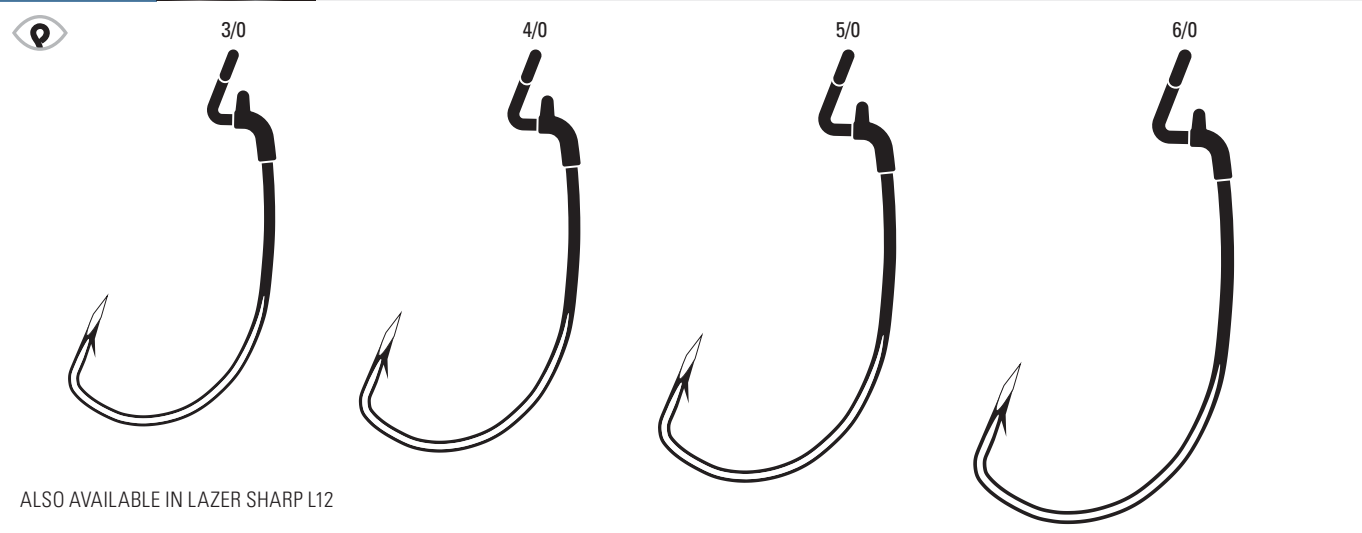

TK125 Magworm, Extra Wide Gap, Z-Bend, Non-Offset, Ringed Eye, Forged Shank, Heavy Wire, Molded Bait Keeper

TK125 Platinum Black 3/0, 4/0, 5/0, 6/0