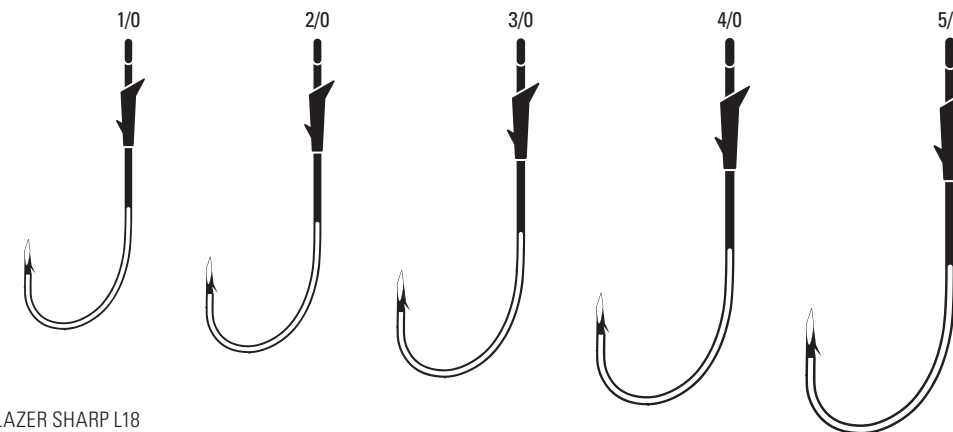

TK180 Light Wire Finesse Worm, Straight Shank, Ringed Eye, Forged Shank, Molded Bait Keeper

TK180 Platinum Black 1/0, 2/0, 3/0, 4/0, 5/0

ALSO AVAILABLE IN LAZER SHARP L18

TK190 Tournament Tube, Non-Offset, Ringed Eye, Forged Shank, Molded Bait Keeper

TK190 Platinum Black 1/0, 2/0, 3/0, 4/0, 5/0