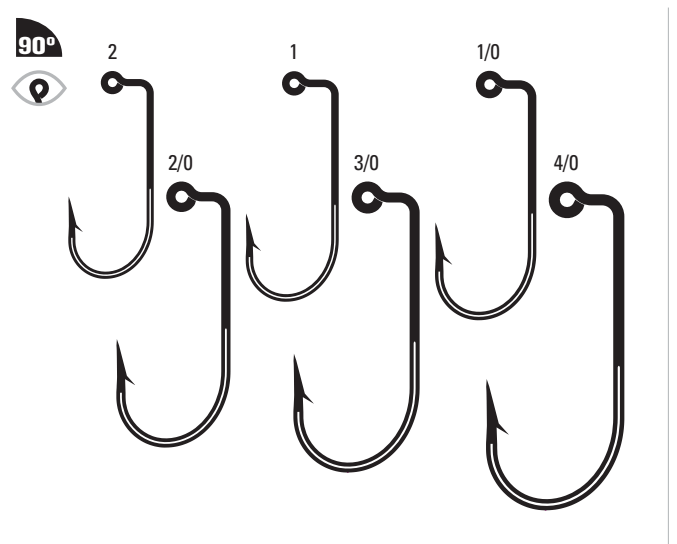

570H - 570HR Aberdeen Jig, Non-Offset, Ringed Eye, 90 Degree Leg, Forged Shank, Heavy Wire

570H	Bronze	1/0, 2/0, 3/0, 4/0	Bulk
570HBP	Platinum Black	2, 1, 1/0, 2/0, 3/0, 4/0	Bulk
570HR	Red	3/0	Bulk