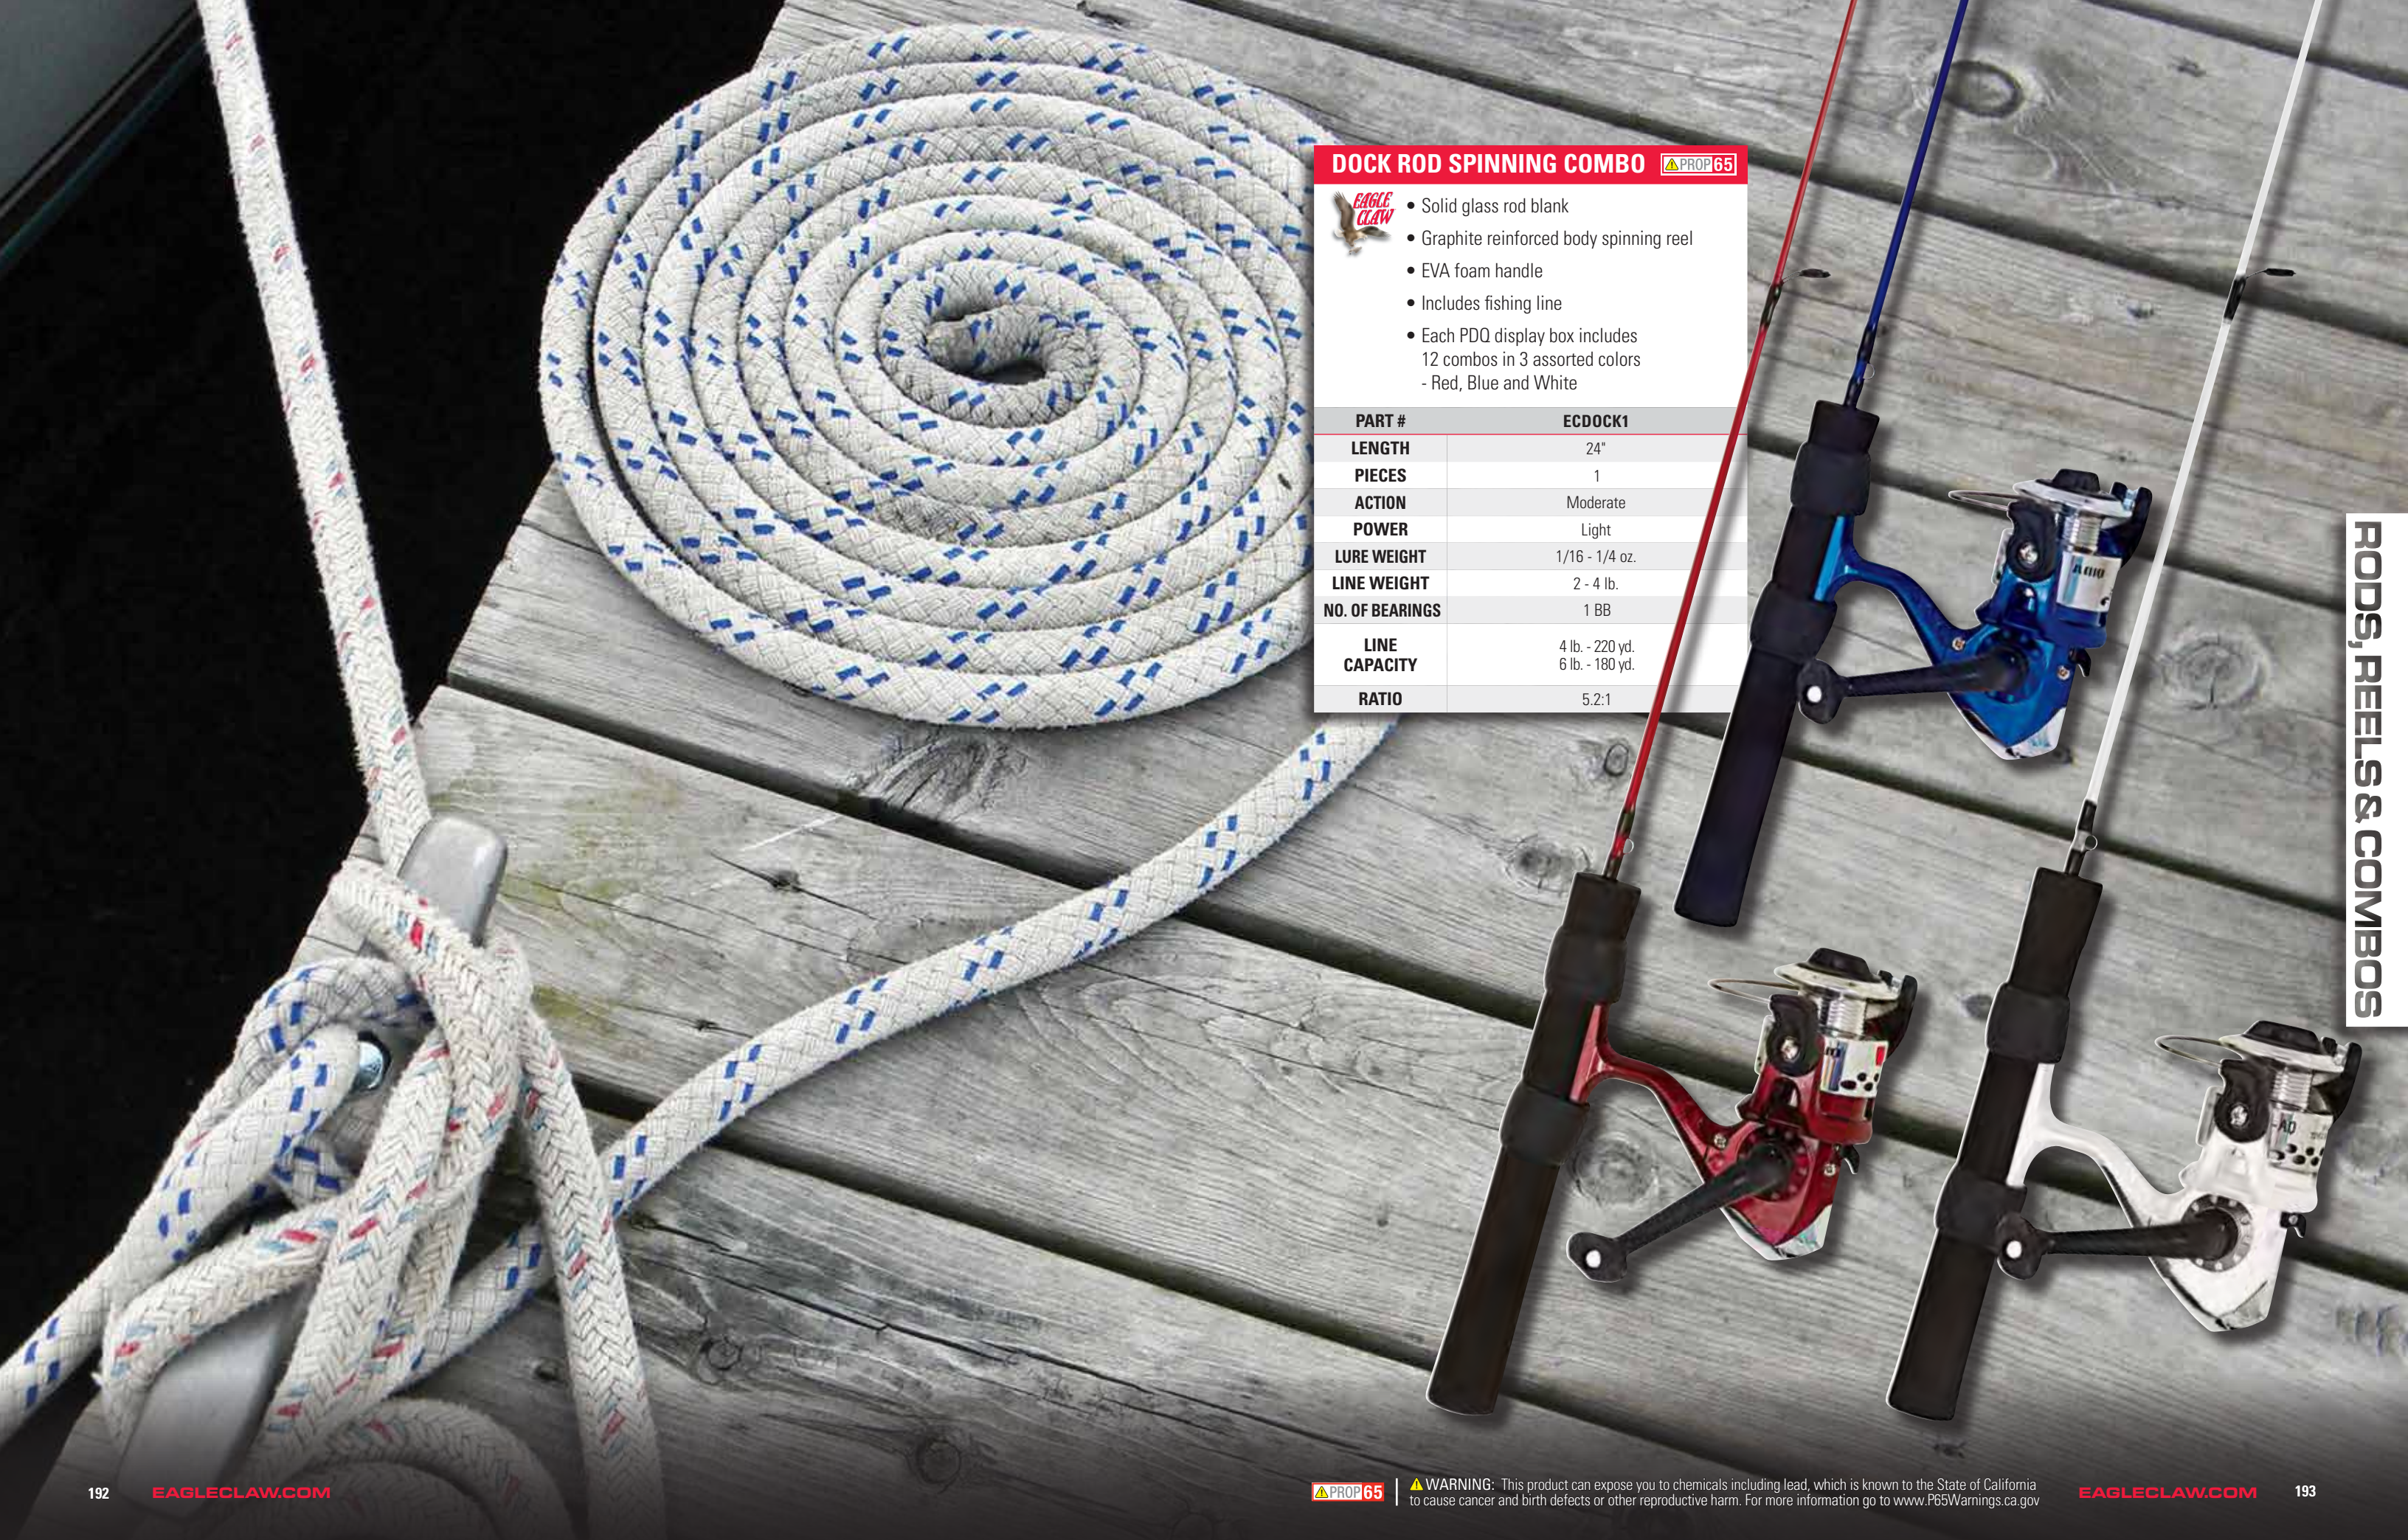

DOCK ROD SPINNING COMBO

- Solid glass rod blank
- Graphite reinforced body spinning reel
- EVA foam handle
- Includes fishing line
- Each PDQ display box includes 12 combos in 3 assorted colors - Red, Blue and White

PART #	ECDOCK1
LENGTH	24"
PIECES	1
ACTION	Moderate
POWER	Light
LURE WEIGHT	1/16 - 1/4 oz.
LINE WEIGHT	2 - 4 lb.
NO. OF BEARINGS	1 BB
LINE CAPACITY	4 lb. - 220 yd. 6 lb. - 180 yd.
RATIO	5.2:1

RODS, REELS & COMBOS