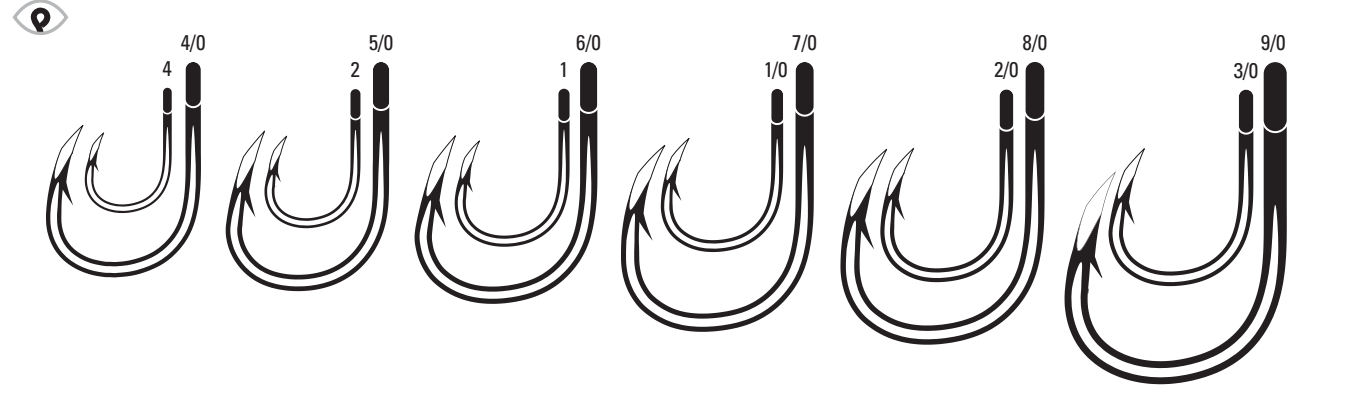

TK5 - TK5TP All-Purpose Circle, Light Wire, Non-Offset, Welded Eye, Forged Shank

TK5	Platinum Black	7/0, 8/0, 9/0
TK5TP	Platinum Black	7/0, 8/0, 9/0 (50 pk.)

ALSO AVAILABLE IN LAZER SHARP L2004EL

TK7 Extreme Live Bait, Light Wire, Non-Offset, Ringed Eye, Forged Shank

TK7	Platinum Black	2, 1, 1/0, 2/0, 3/0, 4/0, 5/0

ALSO AVAILABLE IN LAZER SHARP L7

TK7R Ringed Extreme Live Bait, Light Wire, Non-Offset, Forged Shank

TK7R	Platinum Black	2, 1, 1/0, 2/0, 3/0, 4/0

TK8 Extreme Live Bait HD, Heavy Wire, Non-Offset, Ringed Eye, Forged Shank

TK8	Platinum Black	4, 2, 1, 1/0, 2/0, 3/0, 4/0, 5/0, 6/0, 7/0, 8/0, 9/0

TK8R Ringed Extreme Live Bait HD, Heavy Wire, Non-Offset, Forged Shank

TK8R	Platinum Black	2/0, 3/0, 4/0, 5/0, 6/0, 7/0, 8/0

TK9 Inshore Kahle, Light Wire, Offset, Ringed Eye

TK9	Platinum Black	1/0, 2/0, 3/0, 4/0, 5/0

ALSO AVAILABLE IN LAZER SHARP L141

TK11 Pro-V® Bend, Extreme Octopus, Offset, Up Eye, Forged Shank

TK11	Platinum Black	2/0, 3/0, 4/0, 5/0, 6/0, 7/0

ALSO AVAILABLE IN LAZER SHARP L11