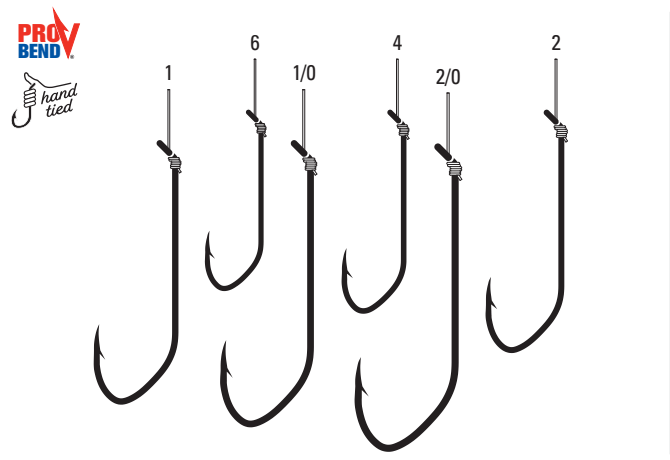

126 Pro-V® Bend Aberdeen, Down Eye, Mono, 7" Line Length

126	Gold	6, 4, 2, 1, 1/0, 2/0