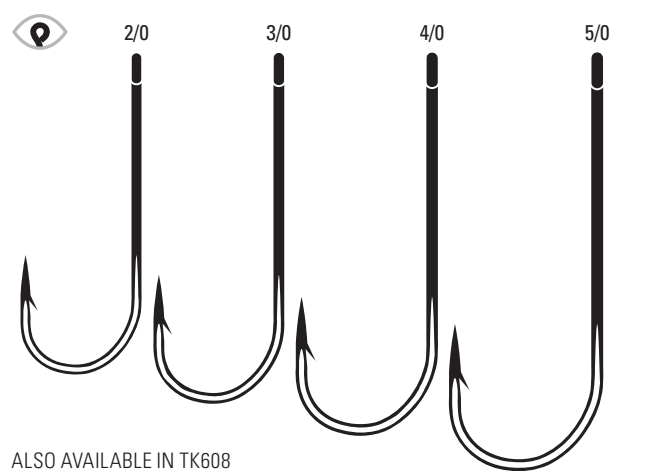

L608N-L608P Spinner Bait, Ringed Eye, Needlepoint, Long-Shank, Forged Shank

L608N	Nickel	2/0, 3/0, 4/0, 5/0	100
L608P	Platinum Black	2/0, 3/0, 4/0, 5/0	100