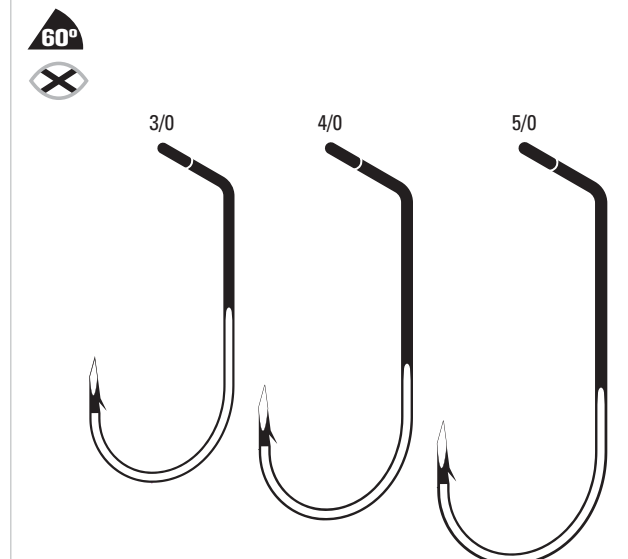

TK805 Flippin' Jig, Cross Eye, Forged Shank, 60-Degree Leg

TK805 Platinum Black 3/0, 4/0, 5/0