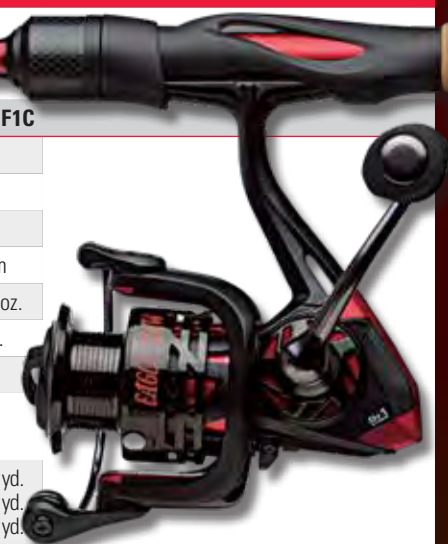

RODS, REELS & COMBOS