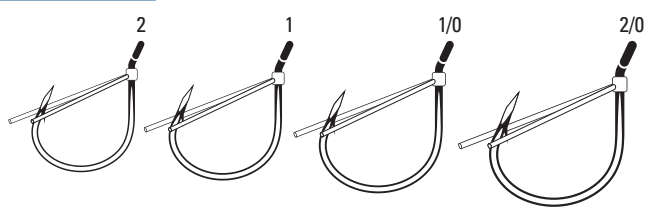

TK97W Wacky Worm, Weedless, Wide Gap, Up Eye, Heavy Wire, Forged Shank

TK97W	Platinum Black	2, 1, 1/0, 2/0

ALSO AVAILABLE IN LAZER SHARP L097BP

TK100 Heavy Duty Round Bend Worm, Non-Offset, Ringed Eye, Forged Shank

TK100	Platinum Black	1/0, 2/0, 3/0, 4/0, 5/0
TK100-XL	Platinum Black	3/0, 4/0 (15 pk.)