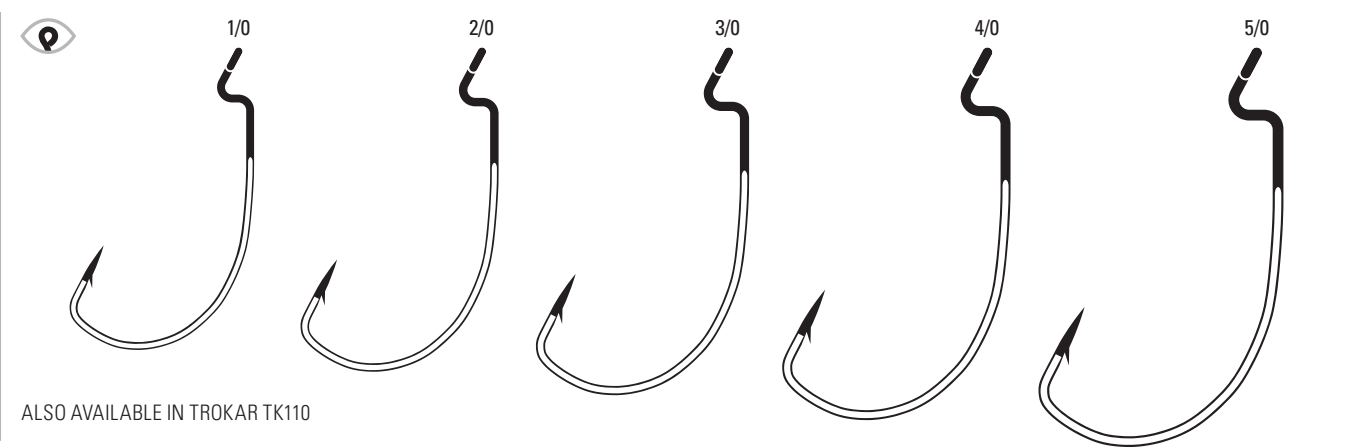

L092 Wide Gap Worm, Non-Offset, Ringed Eye, Medium Wire, Needlepoint, Forged Shank

L092	Platinum Black	1/0, 2/0, 3/0, 4/0, 5/0	G, U, Bulk

ALSO AVAILABLE IN TROKAR TK110

L092G-16 - L092RG-8 Non-Offset, Ringed Eye, Medium Wire, Needlepoint, Forged Shank

L092G-16	Platinum Black	Weighted EWG 1/16 oz.	2/0, 3/0, 4/0, 5/0	G
L092G-8	Platinum Black	Weighted EWG 1/8 oz.	2/0	G
L092RG-16	Red	Weighted EWG 1/16 oz.	2/0, 3/0	G
L092RG-8	Red	Weighted EWG 1/8 oz.	2/0, 3/0, 4/0	G