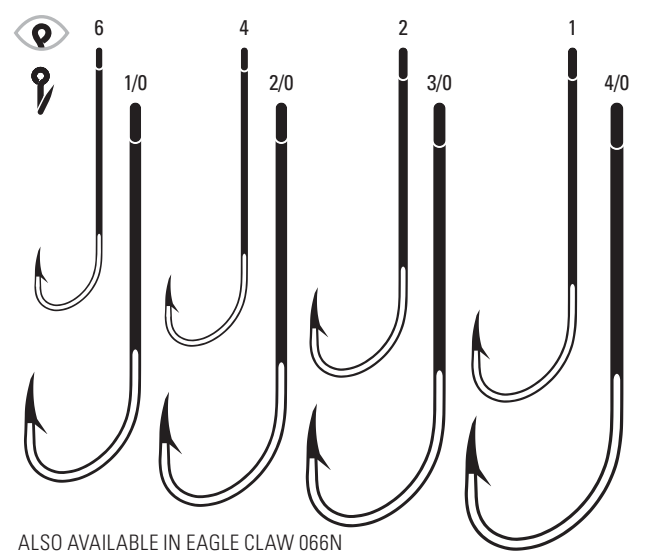

066	Sea Guard	6, 4, 2, 1, 1/0, 2/0, 3/0, 4/0	A, G, 100, Bulk
------------	-----------	--------------------------------	-----------------

L066R	Red	6, 4, 2	U
--------------	-----	---------	---

ALSO AVAILABLE IN EAGLE CLAW 066N