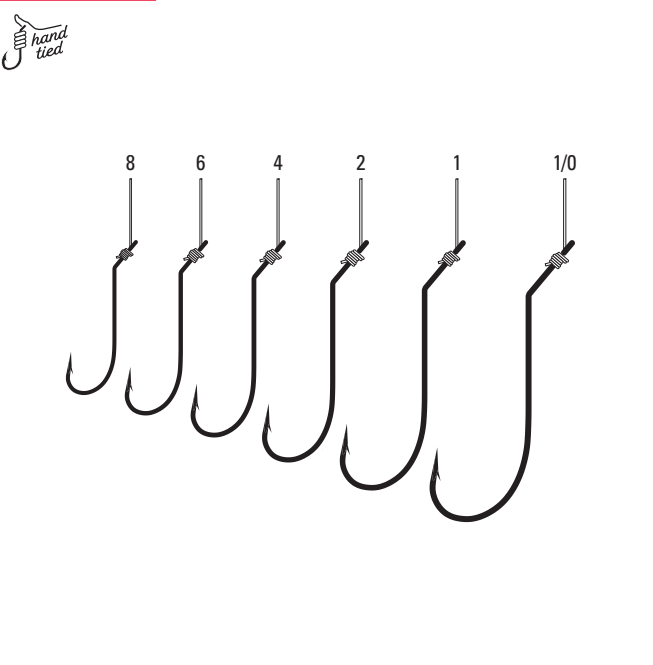

333 Live Minnow/Perch, Plain Shank, Non-Offset, Up Eye, Mono, 12.75" Line Length

333	Bronze	8, 6, 4, 2, 1, 1/0