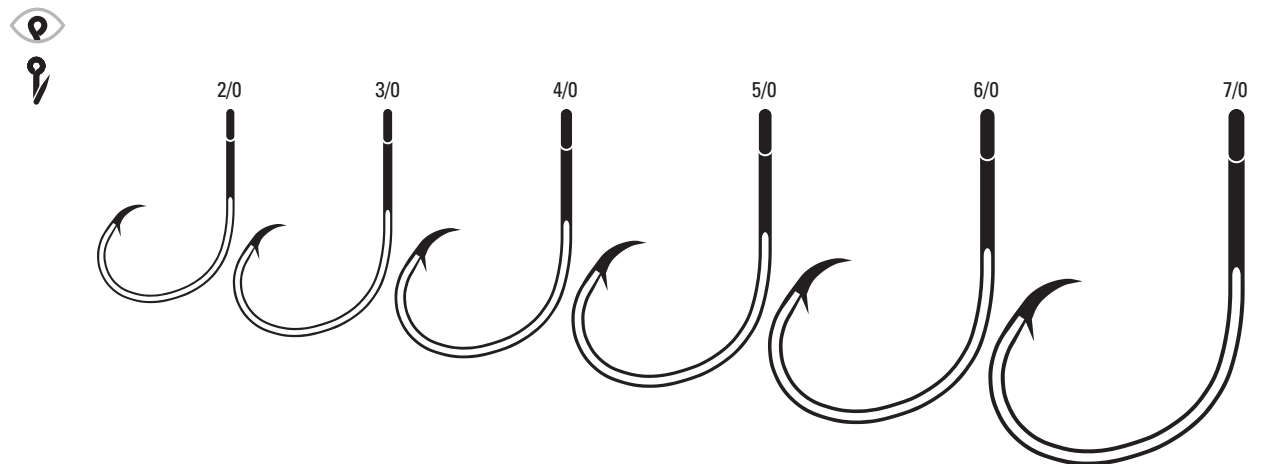

L8197 Circle Sea, Offset, Ringed Eye, Needlepoint, Forged Shank

L8197	Red	2/0, 3/0, 4/0, 5/0, 6/0, 7/0	F, G, Bulk