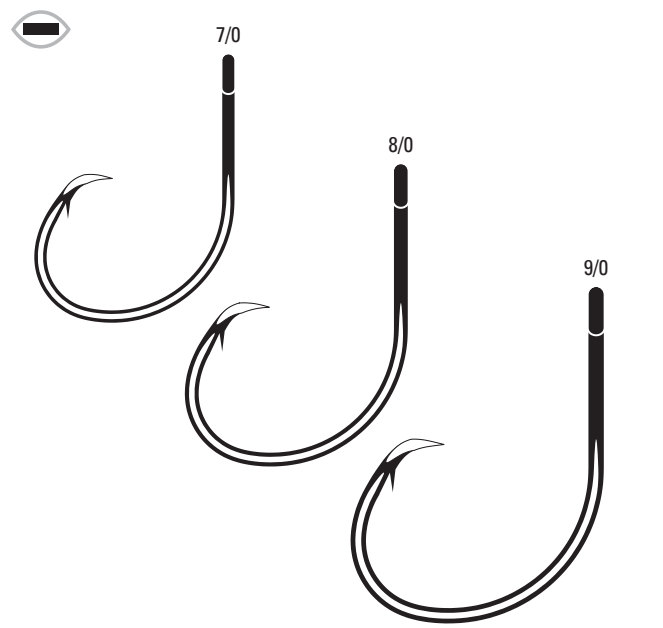

TK5 - TK5TP All-Purpose Circle, Light Wire, Non-Offset, Welded Eye, Forged Shank

TK5	Platinum Black	7/0, 8/0, 9/0
TK5TP	Platinum Black	7/0, 8/0, 9/0 (50 pk.)

ALSO AVAILABLE IN LAZER SHARP L2004EL