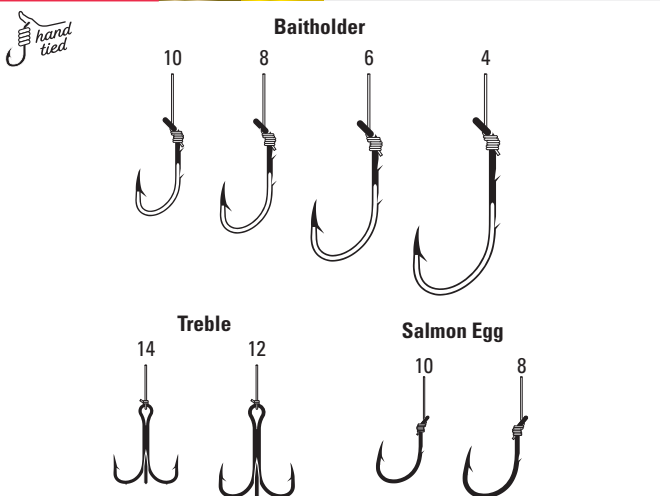

126 Pro-V® Bend Aberdeen, Down Eye, Mono, 7" Line Length

126	Gold	6, 4, 2, 1, 1/0, 2/0
------------	------	----------------------

138 Pro-V® Bend Baitholder, Offset, Down Eye, Two Slices, Mono, 7" Line Length, Forged Shank

138	Bronze	10, 8, 6, 4, 2, 1, 1/0, 2/0
------------	--------	-----------------------------

139 - 140 Baitholder, Offset, Down Eye, Two Slices, Medium Wire, Mono, 7" Line Length, Forged Shank

139	Bronze		14, 12, 10, 8, 7, 6, 4, 2, 1, 1/0, 2/0, 3/0, 4/0
139GE	Red		10, 8, 6, 4, 2, 1/0
139Q	Bronze	Assortment, 4 of Each Size	12, 10, 8, 6, 4, 2
140	Bronze	Double Line	8, 6, 4, 2, 1, 1/0, 2/0

SNELLS

147 Kahle, Offset, Straight Point, Up Eye, Mono, 7" Line Length

179Q Trout Snelled Assortment, Baitholder (Forged Shank), Treble, Salmon Egg, Two Way Spinner, Mono, 7" Line Length

179Q	Varied	14, 12, 10, 8, 6, 4
-------------	--------	---------------------