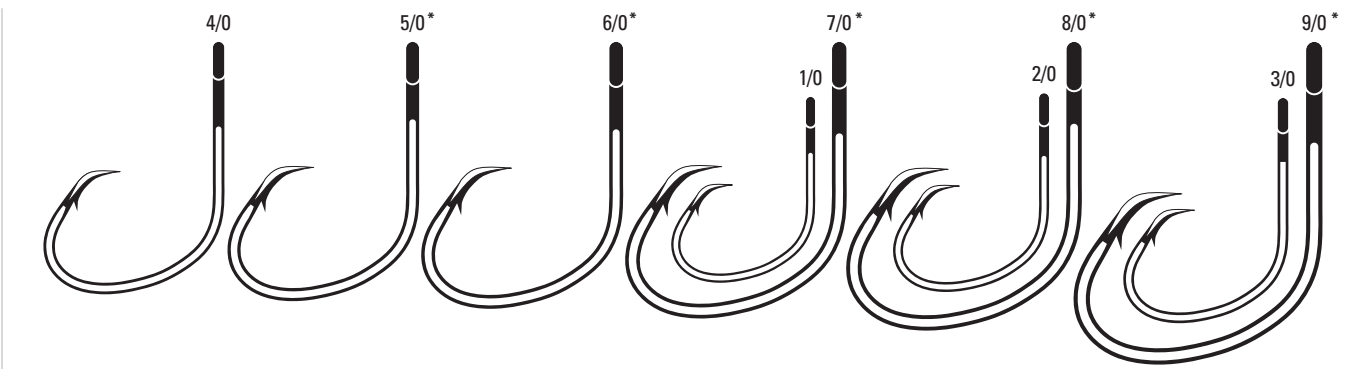

TK4 - TK4TP Lancet Circle, Non-Offset, Welded Eye*, Medium Wire, Wide Gap, Forged Shank

TK4	Platinum Black	1/0, 2/0, 3/0, 4/0, 5/0, 6/0, 7/0, 8/0, 9/0
TK4TP	Platinum Black	7/0, 8/0, 9/0 (50 pk.)