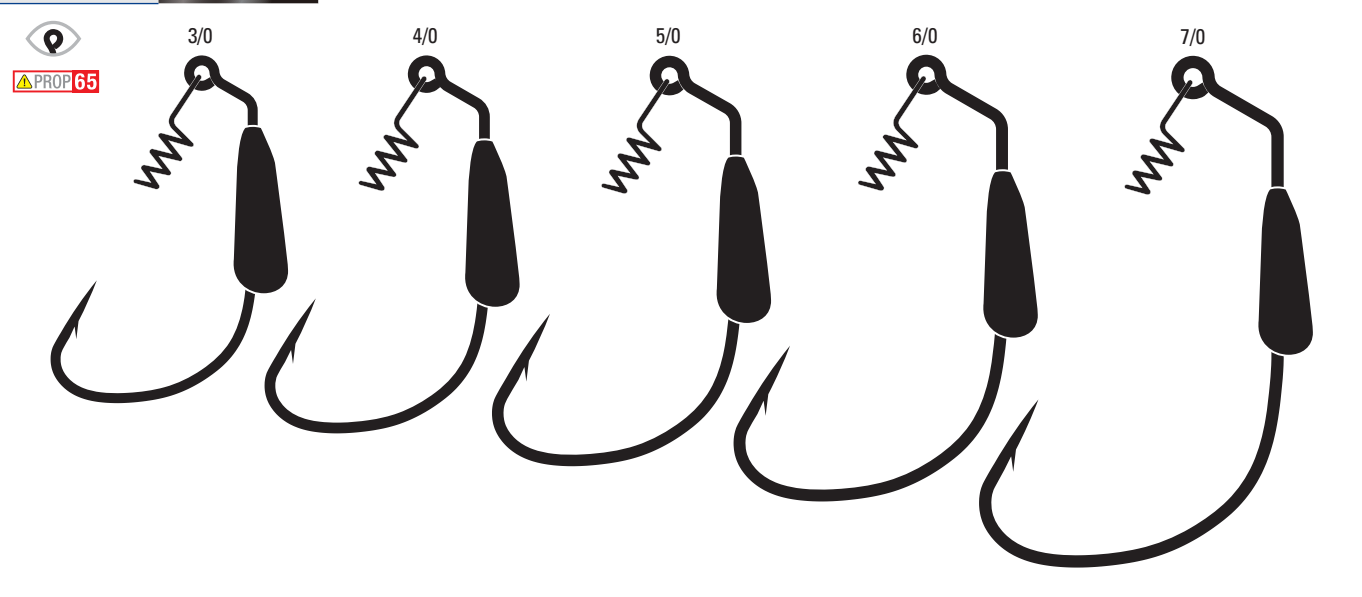

WARNING: This product can expose you to chemicals including lead, which is known to the State of California to cause cancer and birth defects or other reproductive harm. For more information go to www.P65Warnings.ca.gov