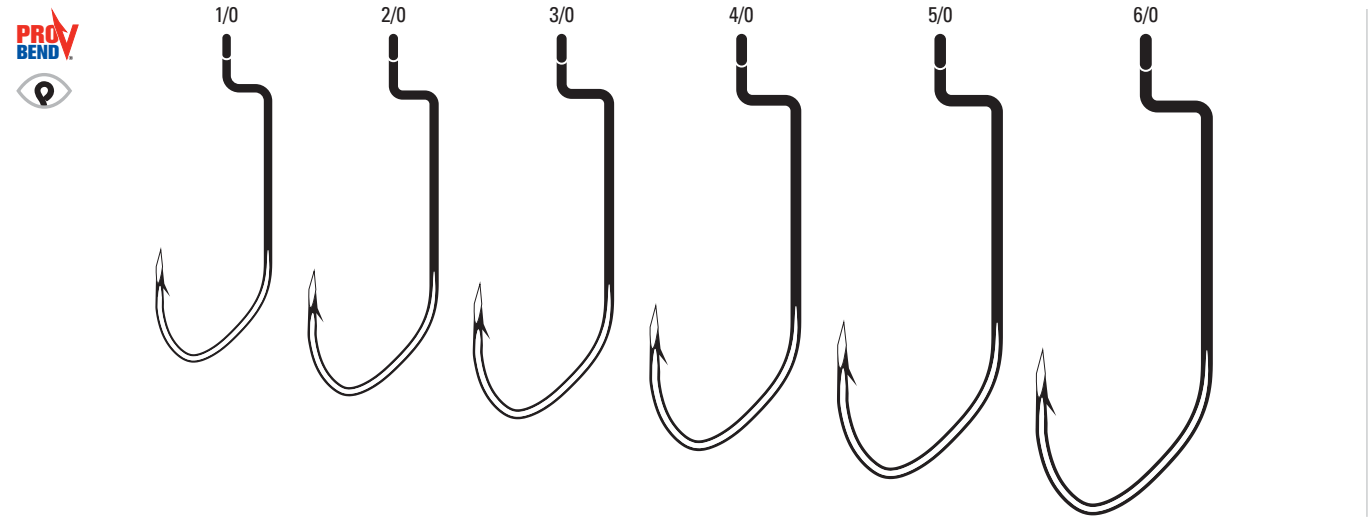

TK105 Pro-V® Bend Worm, Non-Offset, Ringed Eye, Forged Shank

TK105	Platinum Black	1/0, 2/0, 3/0, 4/0, 5/0, 6/0
--------------	----------------	------------------------------

TK110 - TK110-XL Extra Wide Gap Worm, Z-Bend, Non-Offset, Ringed Eye, Forged Shank