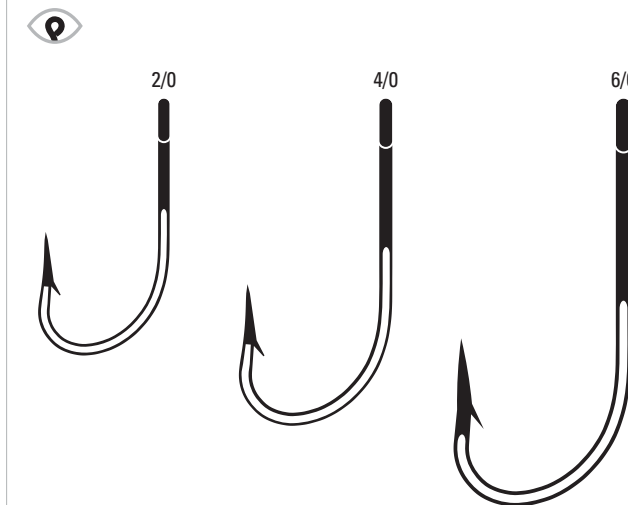

L254N O'Shaughnessy, Non-Offset, Ringed Eye, Forged Shank

L254N Nickel 2/0, 4/0, 6/0 Bulk