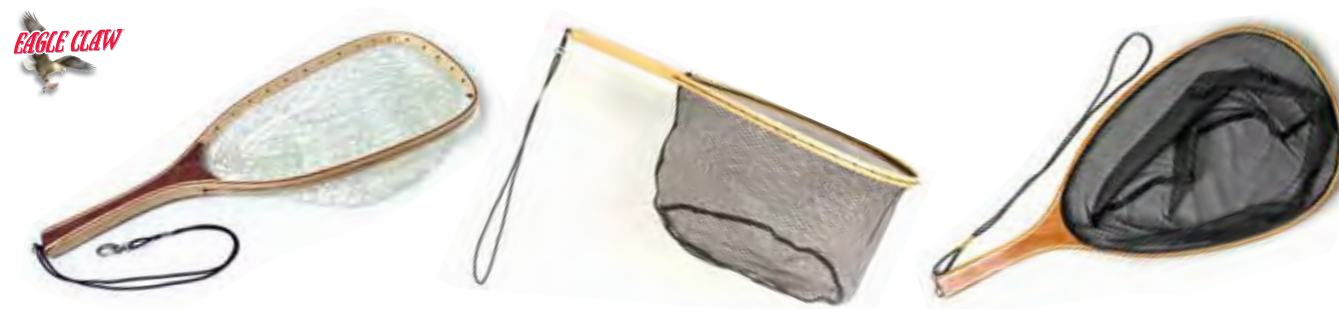

NETS

PART #	NCLRBTR	NTRTR	10020-002
DESCRIPTION	Clear Rubberized Trout Net	Wood Trout Net w/ Rubberized Netting	Catch & Release Classic Trout Net
SIZE	15" x 9" x 24"	16-1/2" x 11" x 24-1/4"	15" x 11" x 9"
COLOR/FINISH	Clear	Black	Black
QUANTITY	1	1	1