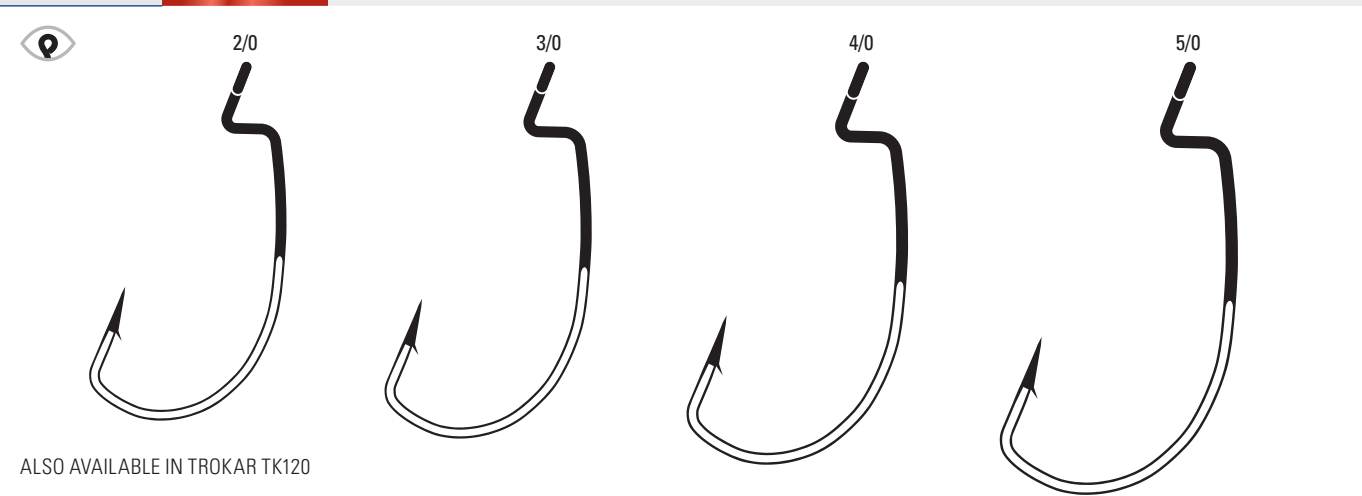

L098BP - L098R Magworm, Extra Wide Gap, Z-Bend, Non-Offset, Heavy Wire, Ringed Eye, Needlepoint, Forged Shank

L098BP	Platinum Black	2/0, 3/0, 4/0, 5/0	G, Bulk
L098R	Red	2/0, 3/0, 4/0, 5/0	G

ALSO AVAILABLE IN TROKAR TK120

L11114 - L111316 Swimbait w/ Spring, Ringed Eye, Needlepoint

L11114	Platinum Black	1/4 oz. Swimbait	3/0, 4/0, 5/0, 6/0, 7/0	G
L11118	Platinum Black	1/8 oz. Swimbait	3/0, 4/0, 5/0, 6/0, 7/0	G
L111316	Platinum Black	3/16 oz. Swimbait	3/0, 4/0, 5/0, 6/0, 7/0	G