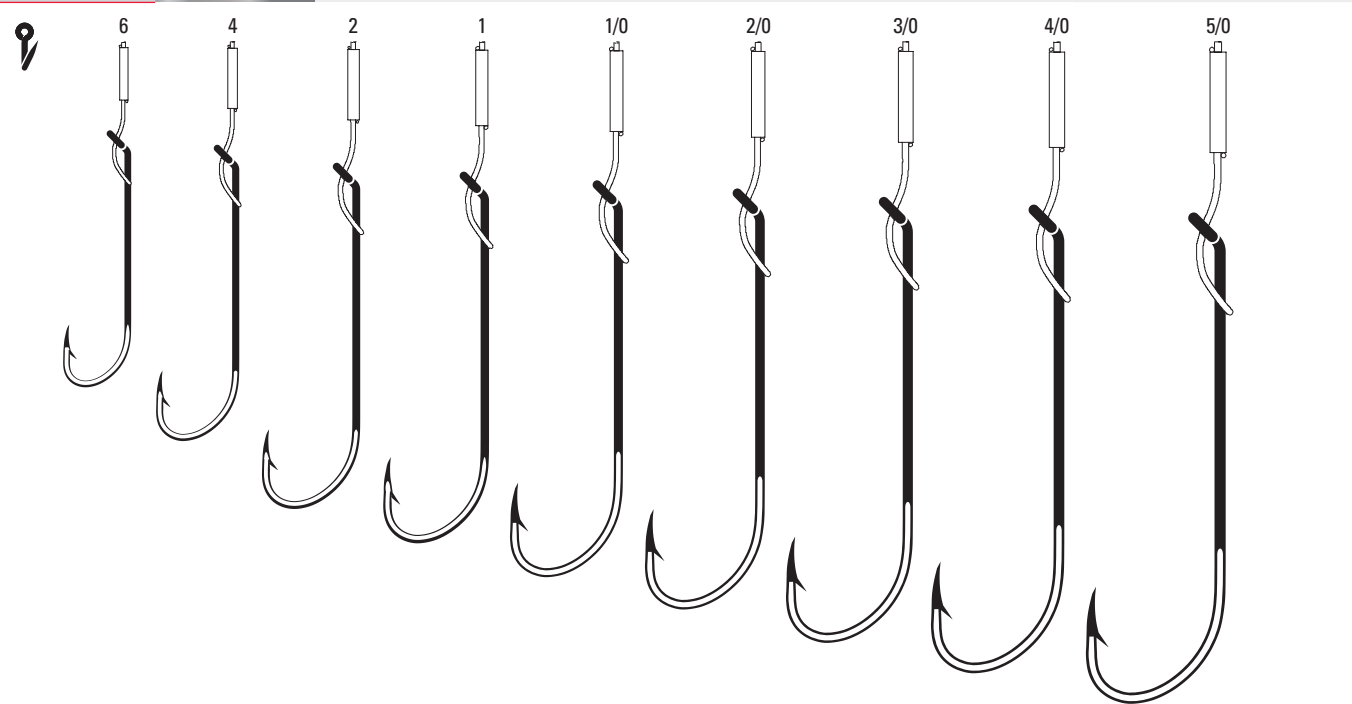

420FLQ - 421NW Nylawire, Offset, Down Eye, Forged Shank, 2X Long Shank

420FLQ	Nickel	Assortment, 10.5" Line Length	6, 4, 2, 1
420NW	Nickel	10.5" Line Length	6, 4, 2, 1, 1/0, 2/0, 3/0, 4/0, 5/0
420NWQ	Nickel	Assortment, 10.5" Line Length	4, 2, 1, 1/0, 2/0, 3/0
421NW	Nickel	6" Line Length	4, 2, 1, 1/0, 2/0