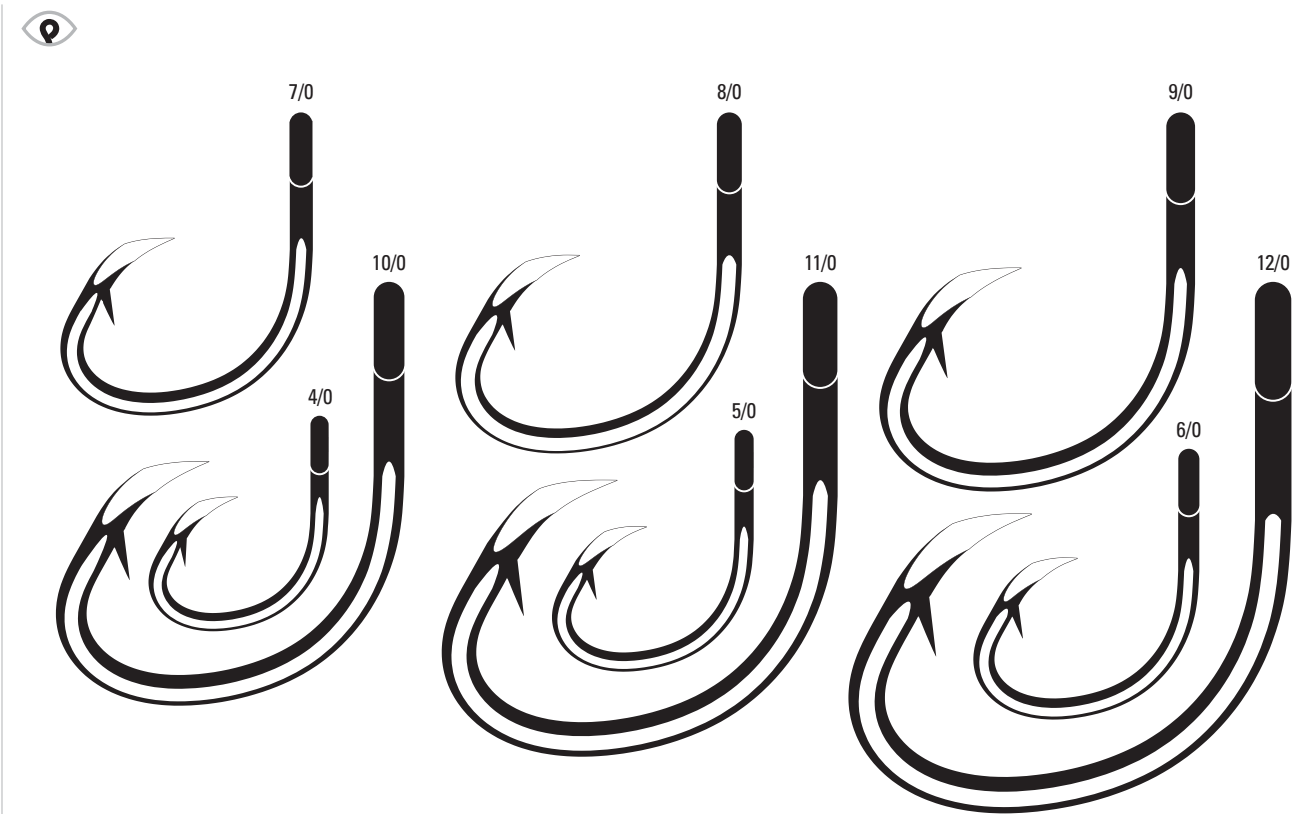

TK619HI Magnum Circle, Non-Offset, Heavy Wire, Ringed Eye, Forged Shank

TK619HI Platinum Black 6/0, 7/0, 8/0, 9/0, 10/0, 11/0, 12/0

TK800 Flippin' Jig, Ringed Eye, Forged Shank, 60-Degree Leg

TK800 Platinum Black 3/0, 4/0, 5/0