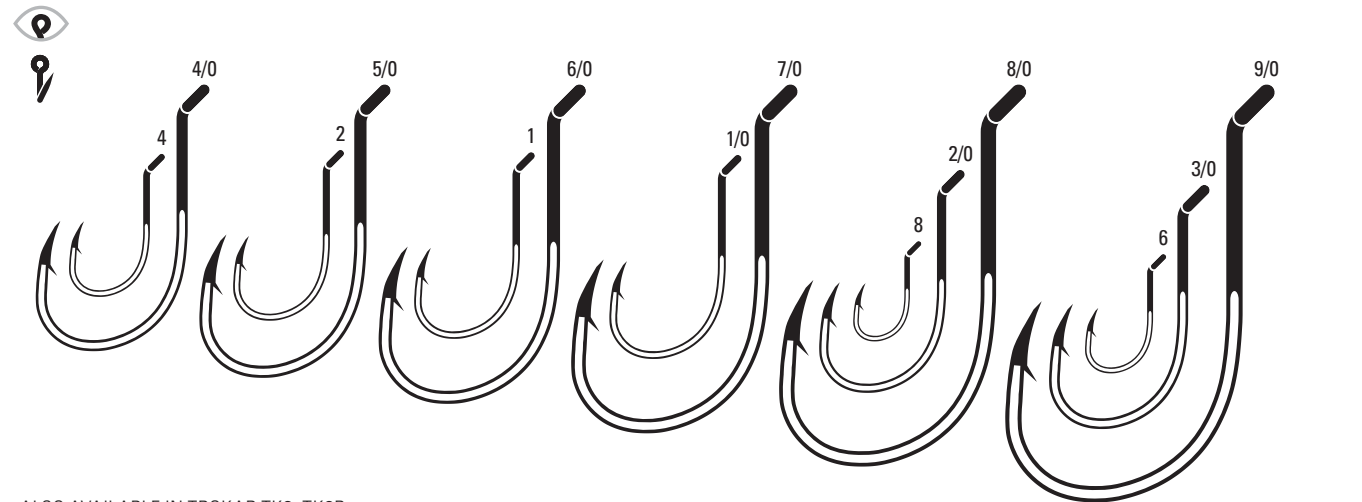

L2B - L2R Octopus, Long Shank, Offset, Ringed Eye, Up Eye, Forged Shank, Needlepoint

L2B	Platinum Black	8, 6, 4, 2, 1, 1/0, 2/0, 3/0, 4/0, 5/0, 6/0, 7/0, 8/0, 9/0	G, U, Bulk
L2N	Nickel	6, 4, 2, 1, 1/0, 2/0, 3/0, 4/0, 5/0, 6/0, 7/0, 9/0	G, U, Bulk
L2R	Red	8, 6, 4, 2, 1, 1/0, 2/0, 3/0, 4/0, 5/0, 6/0, 8/0, 9/0	G, U, Bulk

ALSO AVAILABLE IN TROKAR TK2, TK2R

L2BB - L2RB Octopus, Barbless, Long Shank, Offset, Ringed Eye, Up Eye, Forged Shank, Needlepoint

L2BB	Platinum Black	4, 2, 1, 1/0, 2/0, 3/0, 4/0, 5/0	G, U, Bulk
L2RB	Red	4, 2, 1, 1/0, 2/0, 3/0, 4/0, 5/0	G, U, Bulk