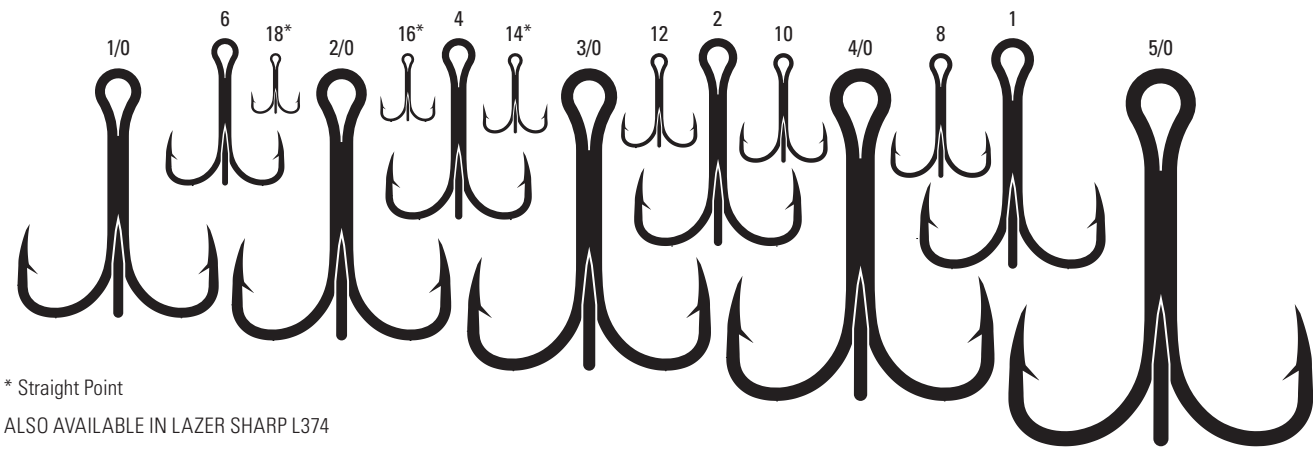

6331 Kirby, Sea Hook, Ringed Eye, Offset

6331	Sea Guard	20, 19, 18, 17, 16, 15, 14, 13, 12, 11, 10, 9, 8, 7, 6, 5, 4, 3, 2, 1	100, A, Bulk
-------------	-----------	---	--------------

274 - 274B 90 Degree Spread, Straight Point, Round Bend, Regular Shank

274	Bronze	14, 12, 10, 6, 4, 2, 1	A, Bulk
274B	Platinum Black	4, 1	Bulk

HOOKS

TREBLES

374SB Soft Bait w/ Spring, Curved or Straight Point, 2X Strong

374SB	Bronze	14, 12, 10, 8, 6, 4	A
--------------	--------	---------------------	---

* Straight Point

374 - 377 Curved or Straight Point, Regular Shank, 2X Strong

374	Bronze	18, 16, 14, 12, 10, 8, 6, 4, 2, 1, 1/0, 2/0, 3/0, 4/0, 5/0	A, F, R, T, Bulk
375	Nickel	14, 12, 10, 8, 6, 4, 2, 1, 1/0, 2/0, 3/0, 4/0, 5/0	Bulk
376	Gold	18, 16, 14, 12, 10, 8, 6, 4	A, T, Bulk
377	Sea Guard	8, 6, 4, 2, 1, 2/0	R, Bulk