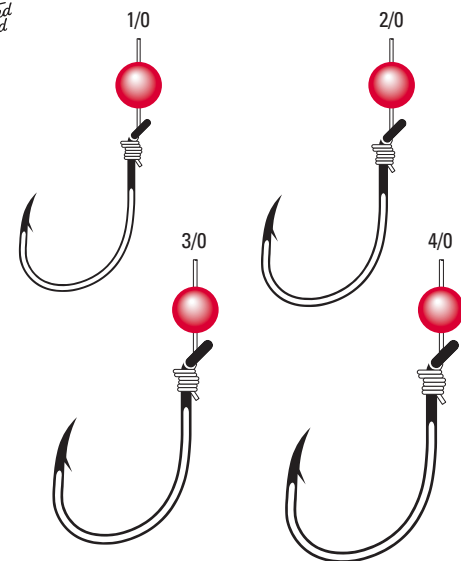

L9226N Nickel 1/0, 2/0, 3/0, 4/0

EAGLE CLAW TROKAR®

TROKAR POINT

Inspired by surgical instruments, Trokar's unique triple sided hook point ensures faster, deeper hook penetration that requires half the pressure of the competition for hookset. Manufactured using cold forged, high-carbon, American-Made steel, Trokar hooks are elite grade—offering better durability and stronger holds.