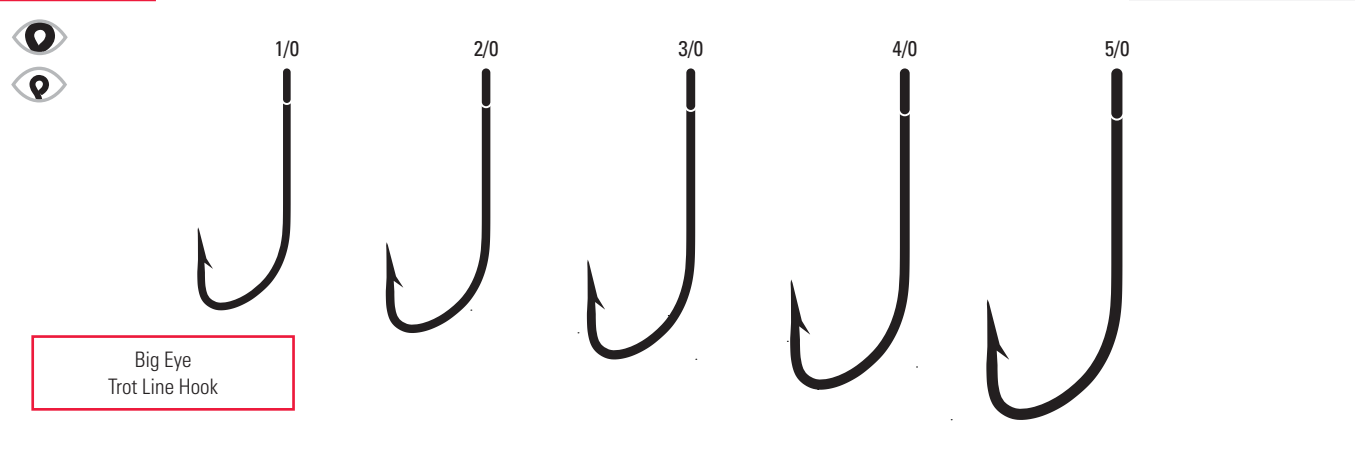

See page 63 for details

INLINE CIRCLE STRIPED BASS RIGS

Lazer Sharp Striped Bass rigs offer anglers premium components in convenient rigs so anglers can spend more time fishing and less time prepping.

As catch and release becomes more popular among anglers today, gentle fish handling is becoming increasingly important. Studies have shown as high as 48% mortality rate on released fish hooked deep in the throat. Inline circle hooks have been proven to reduce fatal injuries decreasing the mortality rate by hooking the fish in the corner of the mouth. Lazer Sharp Striped Bass Inline Circle Rigs are tied with 100% regulation approved American-made fish hooks, offering the angler peace of mind in efforts to conserve their fisheries. These rigs are offered in a variety of styles and hook sizes, to accommodate different styles of fishing and different sizes and styles of bait.

Available Hook Colors

Example of Up Eye

Example of Forged Shank

ALSO AVAILABLE IN EAGLE CLAW 038

FORGED POINT

Made in America since 1925, Eagle Claw's Forged Point fish hooks offer time-tested effectiveness and unprecedented value. Trusted through generations, Eagle Claw's flagship fish hooks are the foundational terminal tackle for sport fishing.

022 Aberdeen, Rotating, Ringed Eye, Light Wire

022	Gold	6, 4, 2, 1, 1/0	A, F
------------	------	-----------------	------

038 Salmon Egg, Forged Shank, Baitholder, Offset, Single Slice, Up Eye, Ringed Eye

038	Gold	14, 12, 10, 8, 6, 4	100, A, F, Bulk
------------	------	---------------------	-----------------

ALSO AVAILABLE IN LAZER SHARP L038

049Z Big Eye, Trot Line, Limerick, Non-Offset, Ringed Eye

049Z	Sea Guard	1/0, 2/0, 3/0, 4/0, 5/0	100, Bulk
-------------	-----------	-------------------------	-----------