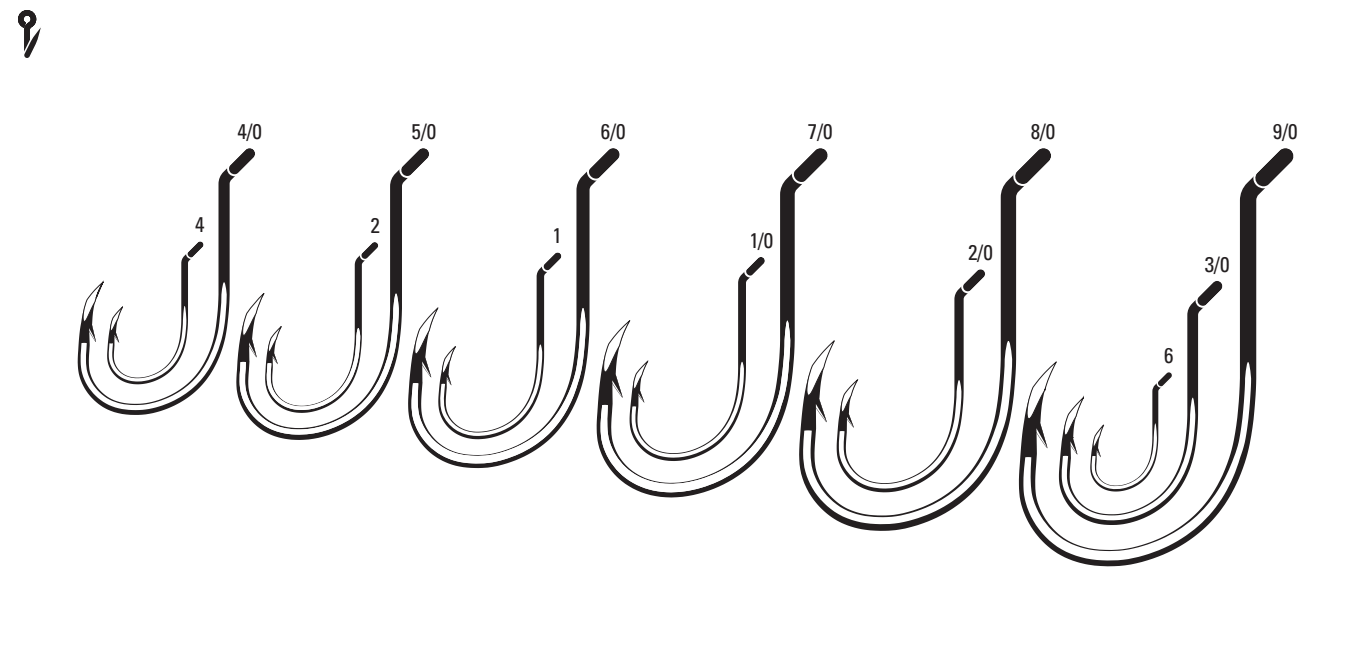

TK2 - TK2RXL Octopus, Long Shank, Up Eye, Offset, Forged Shank, Curved Point

TK2	Platinum Black	6, 4, 2, 1, 1/0, 2/0, 3/0, 4/0, 5/0, 6/0, 7/0, 8/0, 9/0
TK2R	Red	6, 4, 2, 1, 1/0, 2/0, 3/0, 4/0, 5/0, 6/0, 7/0, 8/0, 9/0
TK2-XL	Platinum Black	6, 4, 2, 1, 1/0, 2/0, 3/0, 4/0, 5/0, 6/0, 7/0, 8/0, 9/0
TK2R-XL	Red	6, 4, 2, 1, 1/0, 2/0, 3/0, 4/0, 5/0, 6/0, 7/0, 8/0, 9/0