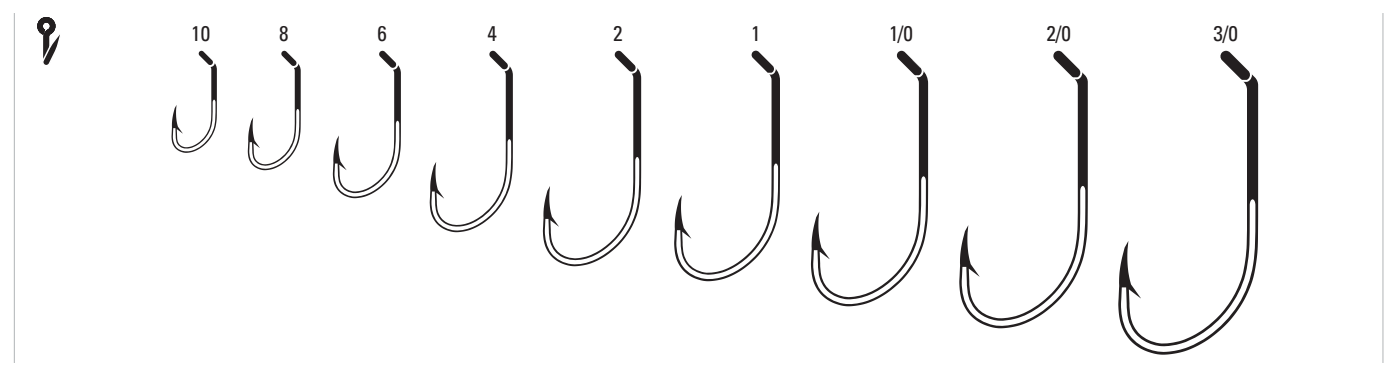

080 - 080R Plain Shank, Offset, Down Eye, Forged Shank

080	Bronze	10, 8, 6, 4, 2, 1, 1/0, 2/0, 3/0	100, A, F, Bulk
080R	Red	2, 4	Bulk