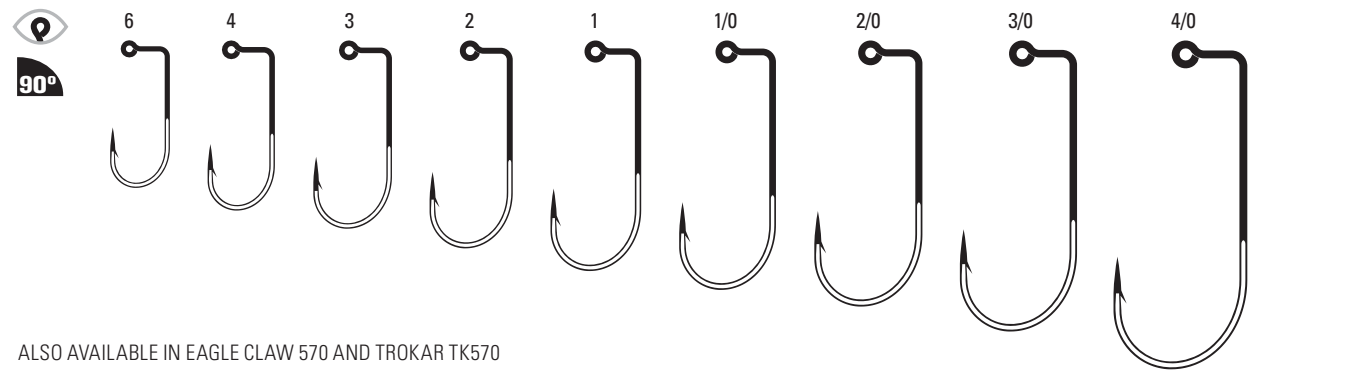

L570BP - L570RD Aberdeen Jig, Non-Offset, Forged Shank, Ringed Eye, Needlepoint, 90-Degree Leg, Forged Shank

L570BP	Platinum Black	1, 1/0, 2/0, 3/0, 4/0	Bulk
L570RD	Red	6, 4, 2, 1, 1/0, 2/0, 3/0	100