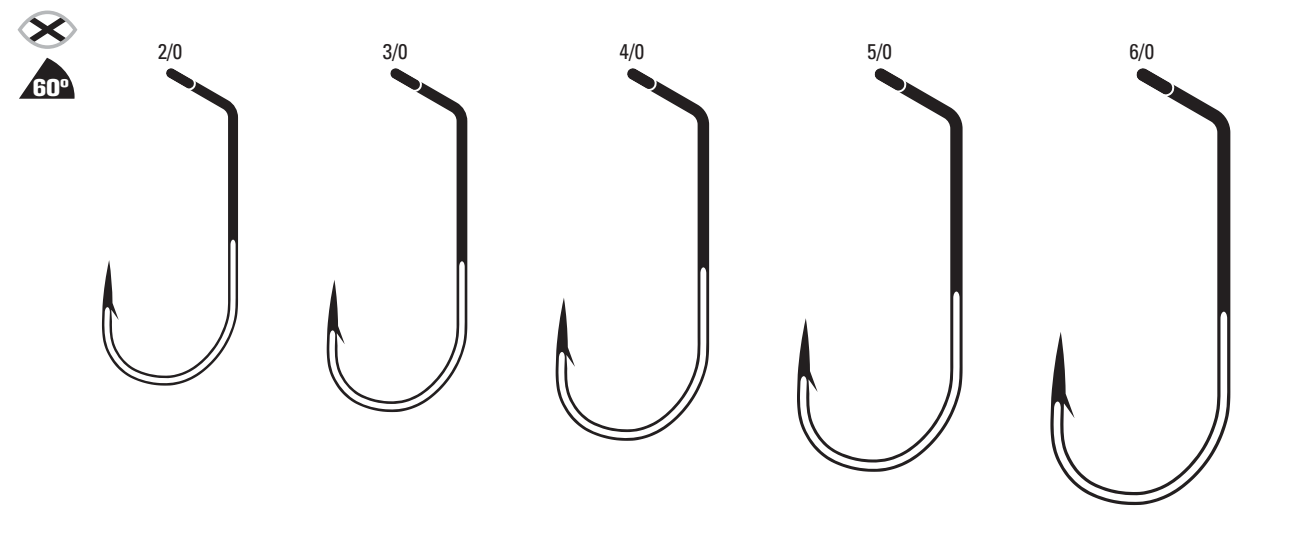

L2706M 60-Degree, Flippin', Cross Eye, Needlepoint, Forged Shank

L2706M Platinum Black 2/0, 3/0, 4/0, 5/0, 6/0 Bulk