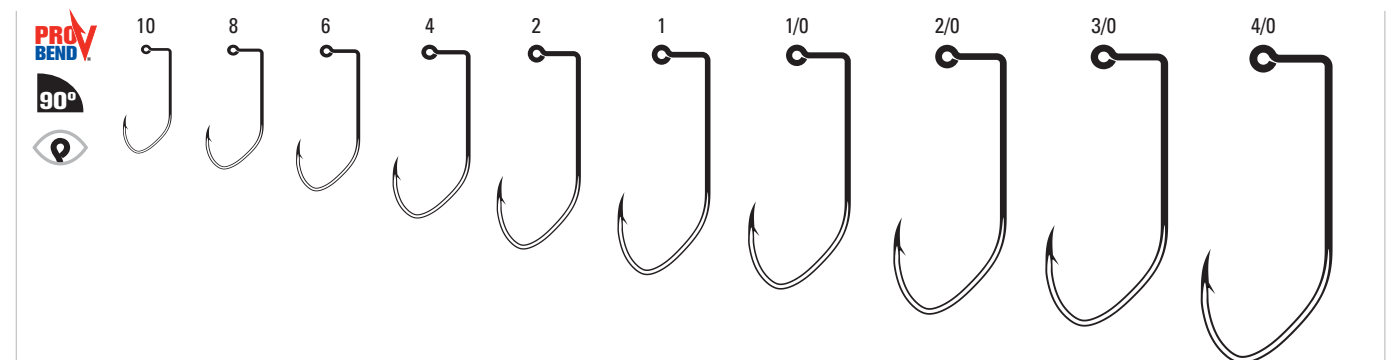

500 - 500G Pro-V® Bend Jig, Non-Offset, Ringed Eye, 90 Degree Leg, Forged Shank

500	Bronze	10, 8, 6, 4, 2, 1, 1/0, 2/0, 3/0, 4/0	100, Bulk
500BP	Platinum Black	10, 8, 6, 4, 2, 1, 1/0, 2/0, 3/0, 4/0	100, Bulk
500R	Red	10, 8, 6, 4, 2, 1, 1/0, 2/0, 3/0, 4/0	Bulk
500G	Gold	10, 8, 6, 4, 2, 1, 1/0, 2/0, 3/0, 4/0	Bulk