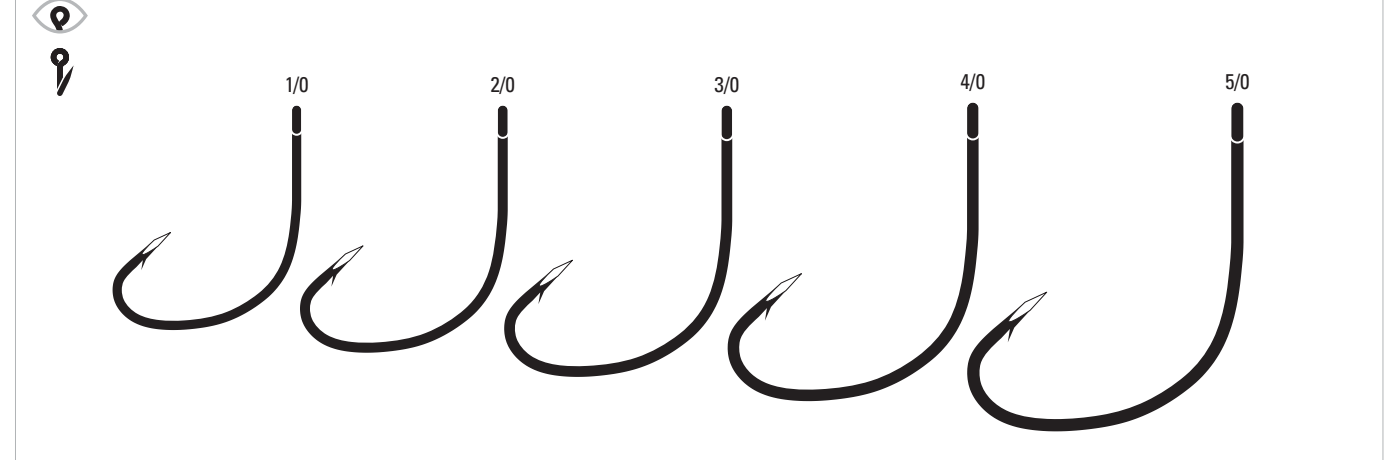

ALSO AVAILABLE IN LAZER SHARP L141