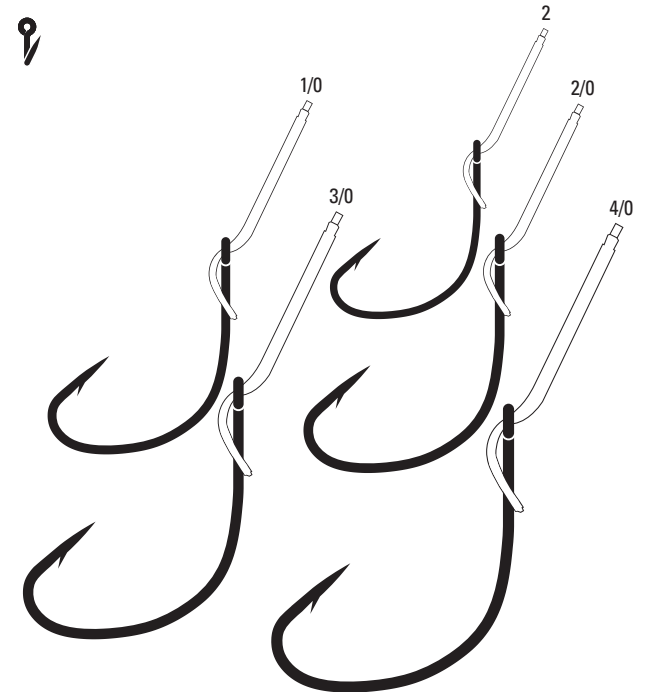

424NW Nylawire, Kahle, Offset, 10.5" Line Length

424NW	Nickel	2, 1/0, 2/0, 3/0, 4/0