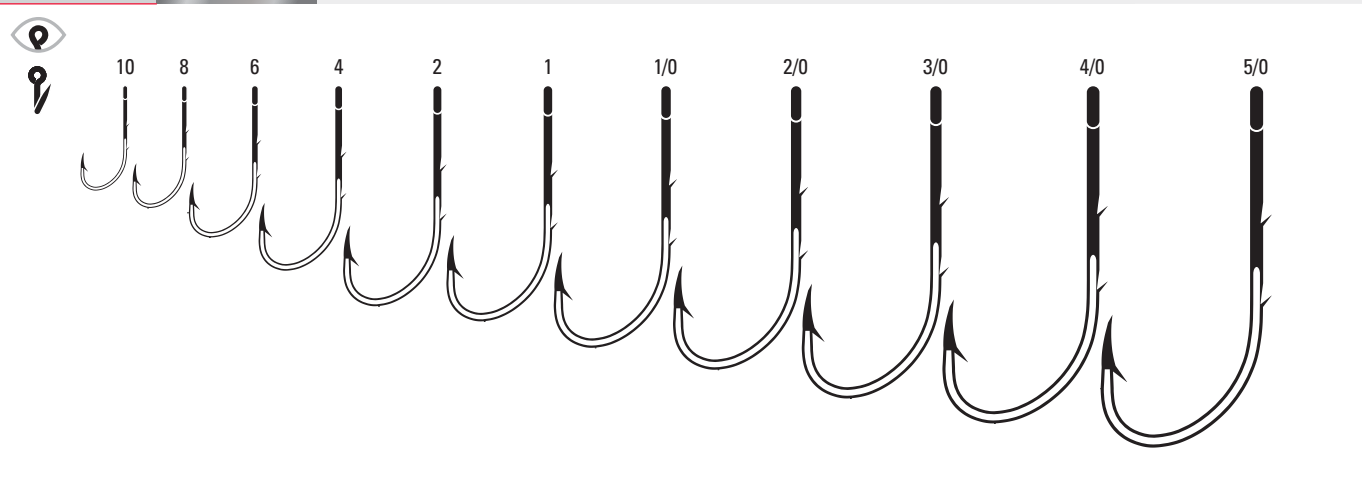

186 - 189 Baitholder, Offset, Ringed Eye, Two Slices, Forged Shank

186	Bronze	10, 8, 6, 4, 2, 1, 1/0, 2/0, 3/0, 4/0, 5/0	100, A, F, R, Bulk
186R	Red	6, 4, 2, 1/0, 3/0	U
189	Nickel	10, 8, 6, 4, 2, 1, 1/0, 2/0, 3/0	100, A, F, Bulk