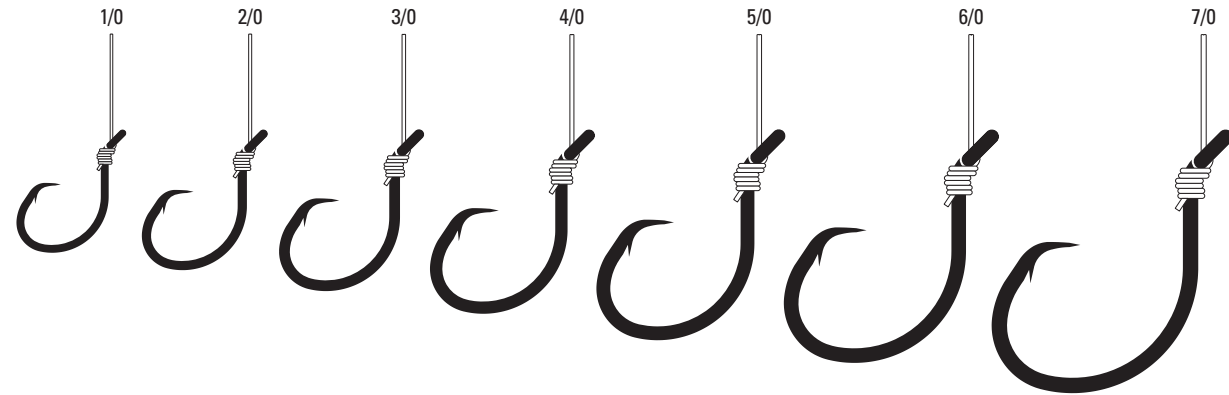

NEW

SNELLS

9222 Circle Sea, Striped Bass, Non-Offset, Circle Point, Up Eye, Plain Shank, Mono, 18" Line Length

9222 Platinum Black

1/0, 2/0, 3/0, 4/0, 5/0, 6/0, 7/0

SALTWATER

9340 - 9380 O'Shaughnessy, Bluefish, Non-Offset, Straight Point, Straight Eye, 1X Long Shank, Black Barrel Swivel, Wire Line, Forged Shank

L9226N Nickel 1/0, 2/0, 3/0, 4/0

EAGLE CLAW TROKAR®

TROKAR POINT

Inspired by surgical instruments, Trokar's unique triple sided hook point ensures faster, deeper hook penetration that requires half the pressure of the competition for hookset. Manufactured using cold forged, high-carbon, American-Made steel, Trokar hooks are elite grade—offering better durability and stronger holds.