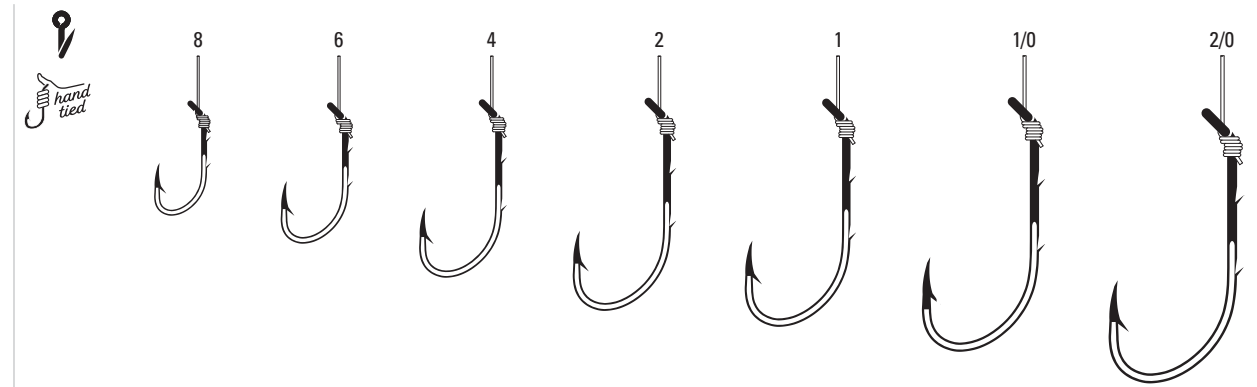

L739 Baitholder, Offset, Down Eye, Two Slices, Medium Wire, Mono, 7" Line Length, Forged Shank

L739	Bronze	8, 6, 4, 2, 1, 1/0, 2/0