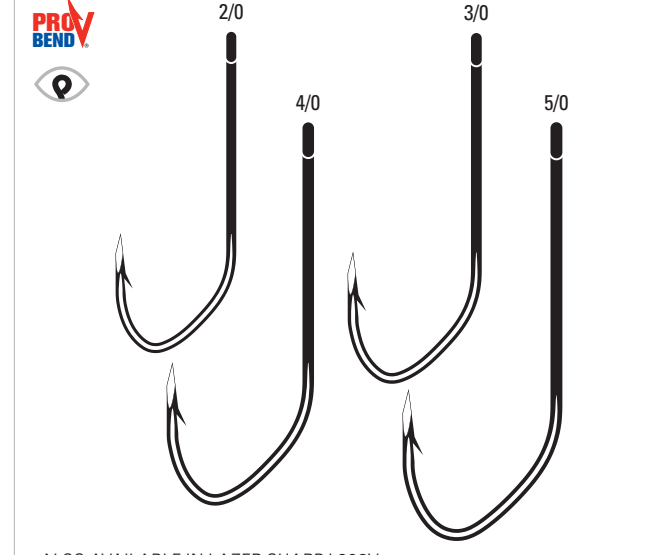

TK608VP - TK608VN Pro-V® Bend Spinnerbait, Medium Wire, Non-Offset, Ringed Eye, Forged Shank

TK608VP	Platinum Black	2/0, 3/0, 4/0, 5/0	50 pk.
TK608VN	Nickel	2/0, 3/0, 4/0, 5/0	50 pk.