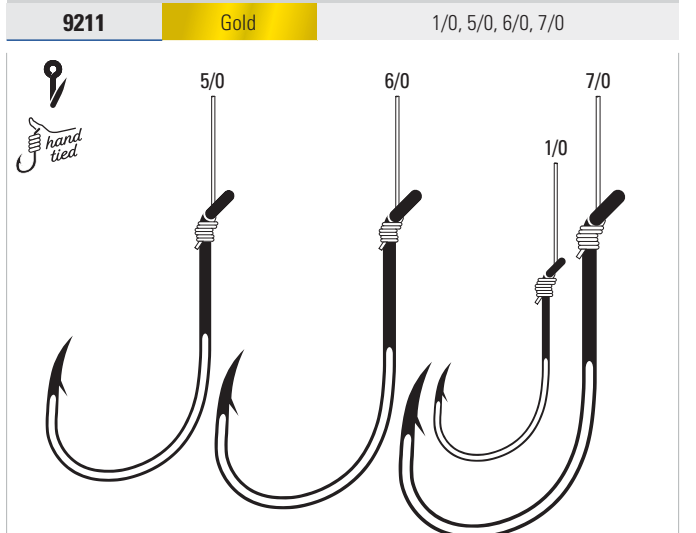

9146 Kahle, Offset, Straight Point, Up Eye, Medium Wire, Needlepoint, Red Bead, Mono, 36" Line Length

9160 Flounder, Offset, Straight Point, Down Eye, 4X Long Shank, Medium Wire, Yellow Bead, Mono, 12" Line Length

9180 O'Shaughnessy, Offset, Straight Point, Down Eye, Plain Shank, Medium Wire, Red Bead, Mono, 12" Line Length, Forged Shank

9190 Baitholder, Porgy, Offset, Down Eye, Two Slices, Medium Wire, Red Bead, Mono, 12" Line Length, Forged Shank

9211 Octopus, Offset, Curved Point, Up Eye, Plain Shank, Medium Wire, Needlepoint, Mono, 18" Line Length, Forged Shank

9212C1 - 9214C1 Inline Circle Baitholder Striper Snell, Mono

9212C1	Gold	18" Line Length	2/0, 3/0, 4/0, 5/0, 6/0, 7/0
9214C1	Gold	36" Line Length	2/0, 3/0, 4/0, 5/0, 6/0, 7/0