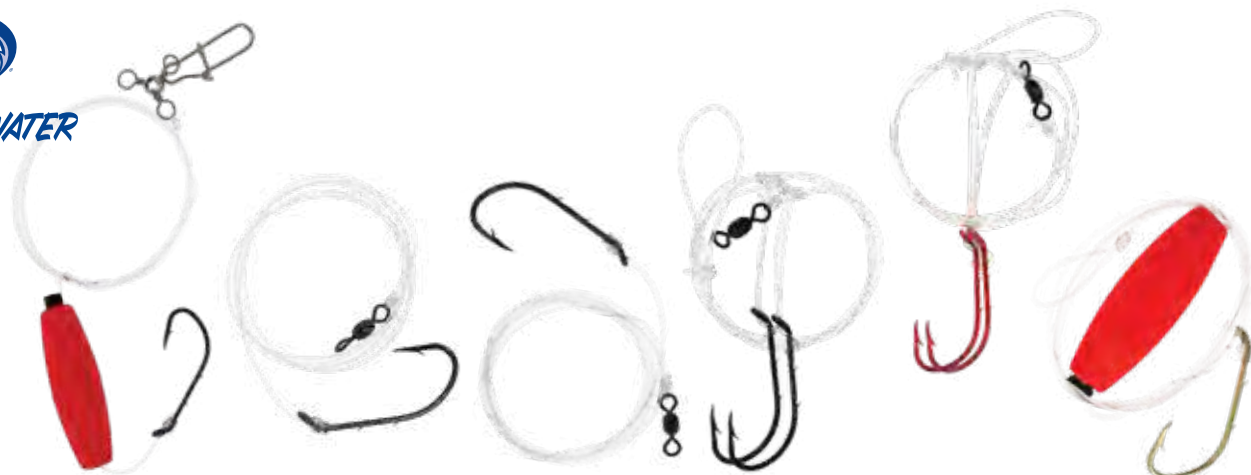

SALTWATER RIGS

PROP 65

SALTWATER

PART #	L917	L918	L918FC	L921	L921R-5/0	L922
HOOK	Baitholder	Baitholder	Baitholder	Baitholder	Baitholder	Baitholder
HOOK FINISH	Platinum Black	Platinum Black	Platinum Black	Platinum Black	Red	Gold
HOOK SIZE	3/0	7/0	7/0	5/0	5/0	4/0
LINE TYPE	Monofilament	Monofilament	Fluorocarbon	Monofilament	Monofilament	Monofilament
LINE LENGTH	42"	42"	42"	26"	26"	42"
FEATURES	3-Way Swivel, Dual Lock Snap, 2-1/4" Orange Float w/ Peg	Crane Swivel, Sinker Slide w/ Dual Lock Snap	Crane Swivel, Sinker Slide w/ Dual Lock Snap	Crane Swivel	Crane Swivel	2-1/2" Orange Float w/peg
QUANTITY	1	1	1	1	1	1