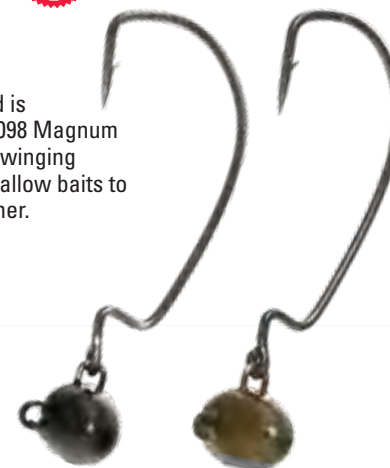

SWING HEAD JIG

NEW

PROP65

The Lazer Sharp Swing Head is paired up the very popular L098 Magnum EWG Worm Hook. The free swinging action of the head and hook allow baits to move in a more natural manner.

- Realistic action
- 3/0 and 4/0 hook sizes
- 3/8 oz., 1/2 oz., 5/8 oz.
- Offered in Black and Green Pumpkin
- American-Made, Lazer Sharp, Needle Point Hook

SWING HEAD JIG

NEW

PROP65

The Trokar Swing Head Jigs offer a premium alternative to the Lazer Sharp version. Each Trokar Swing Head Jig features the ever-popular TK120 Magnum EWG Worm Hook, and Trokar Patented Surgically Sharpened hook points in addition to the functionality of its Lazer Sharp cousin.