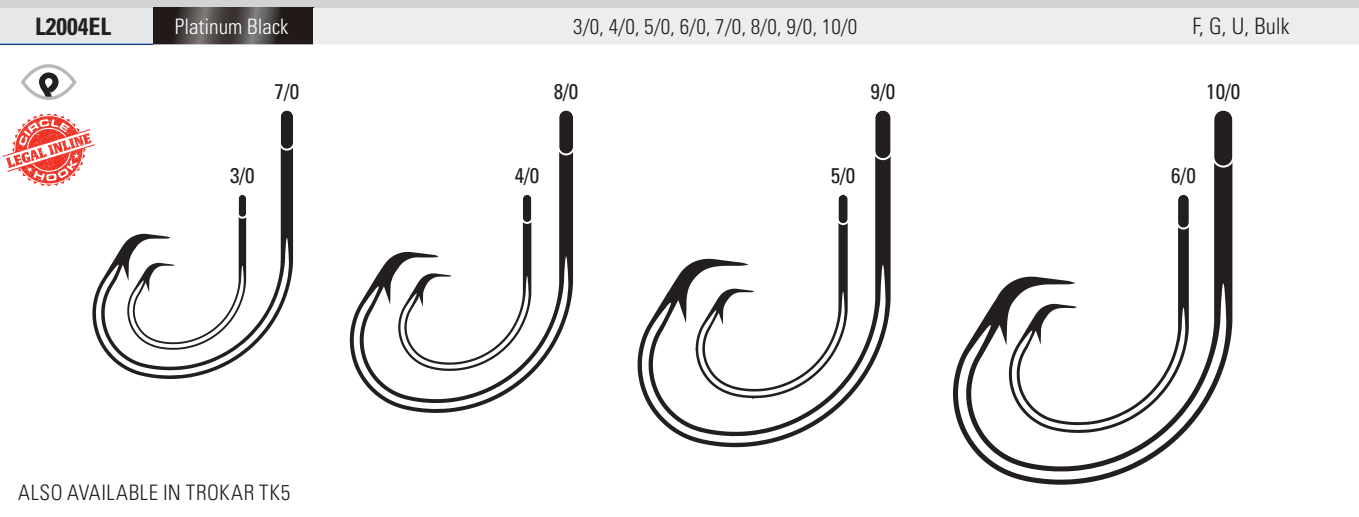

L2004EL Endorsed by the Billfish Foundation, Circle Sea, Wide Gap, Non-Offset, Ringed Eye, Light Wire, Forged Point, Forged Shank