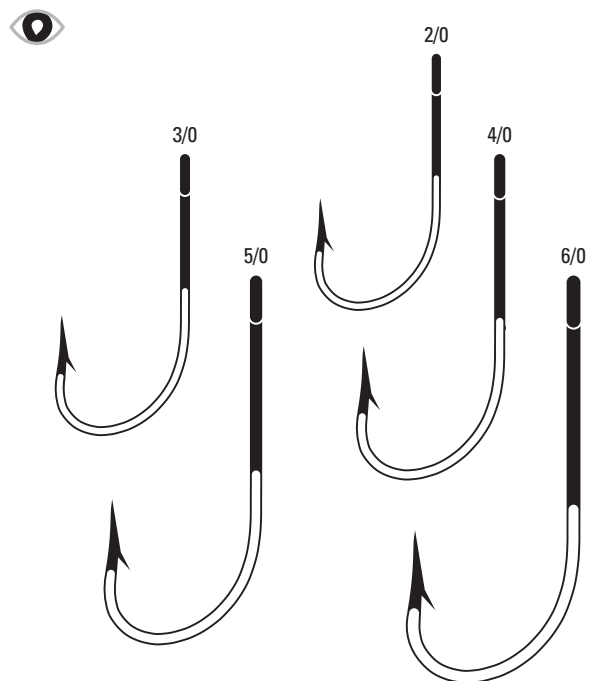

354SS - 354Z O'Shaughnessy, Non-Offset, Extra Big Eye for Trot Lines, Forged Shank

354SS	Stainless Steel	2/0, 3/0, 4/0, 5/0, 6/0	100, F, Bulk
354Z	Sea Guard	2/0, 3/0, 4/0, 5/0, 6/0	F, Bulk