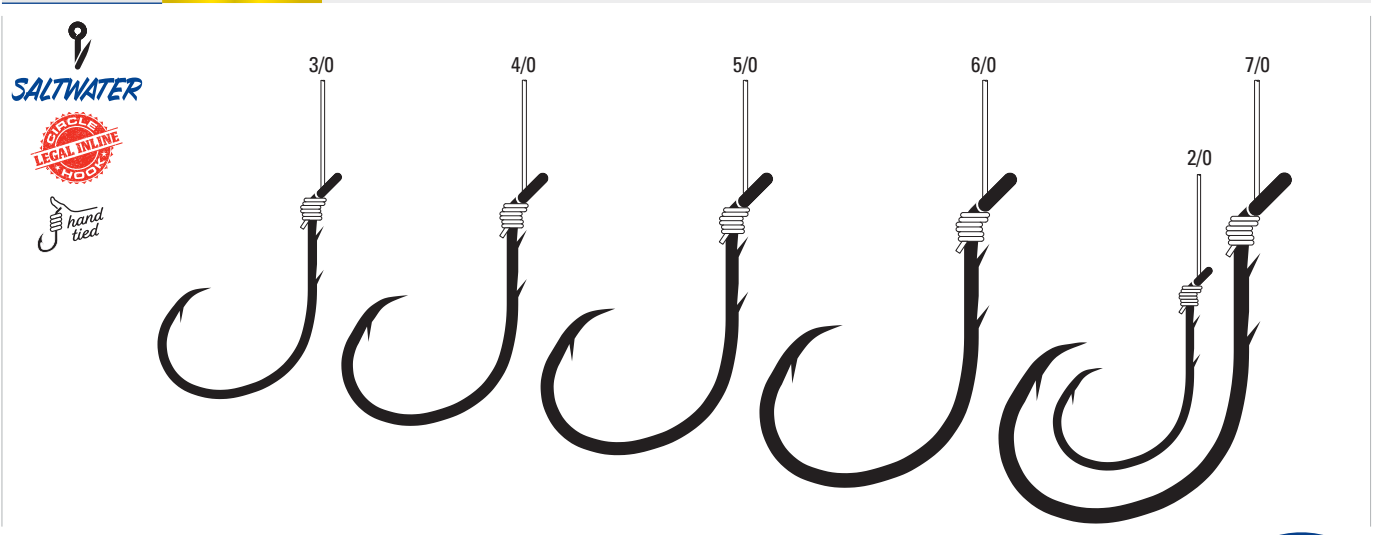

9180 O'Shaughnessy, Offset, Straight Point, Down Eye, Plain Shank, Medium Wire, Red Bead, Mono, 12" Line Length, Forged Shank

9190 Baitholder, Porgy, Offset, Down Eye, Two Slices, Medium Wire, Red Bead, Mono, 12" Line Length, Forged Shank

9211 Octopus, Offset, Curved Point, Up Eye, Plain Shank, Medium Wire, Needlepoint, Mono, 18" Line Length, Forged Shank

9212C1 - 9214C1 Inline Circle Baitholder Striper Snell, Mono

9212C1	Gold	18" Line Length	2/0, 3/0, 4/0, 5/0, 6/0, 7/0
9214C1	Gold	36" Line Length	2/0, 3/0, 4/0, 5/0, 6/0, 7/0