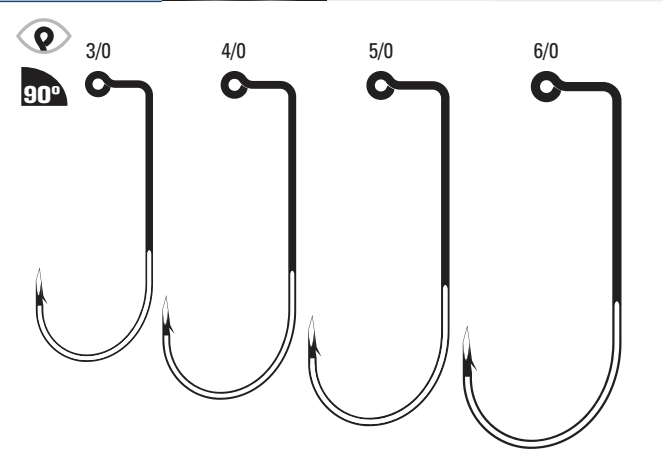

TK810 Jig, Ringed Eye, Forged Shank, 90-Degree Leg

TK810 Platinum Black 3/0, 4/0, 5/0, 6/0