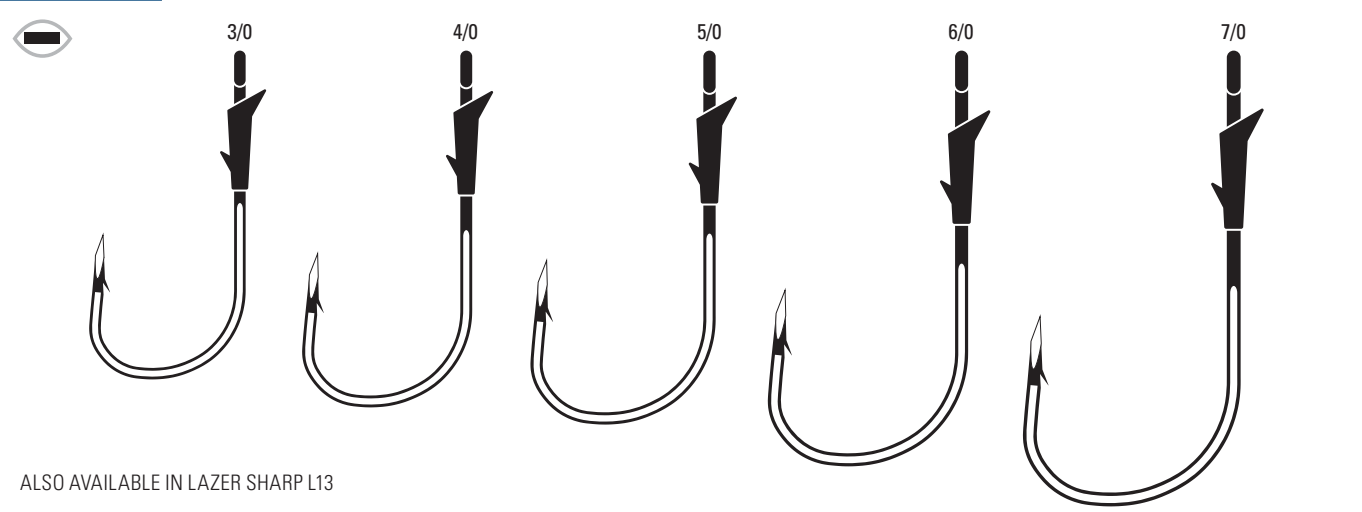

TK130 - TK130-XL Flippin', Extra Wide Gap, Straight Shank, Welded Eye, Forged Shank, Molded Bait Keeper

TK130 Platinum Black 3/0, 4/0, 5/0, 6/0, 7/0
TK130-XL Platinum Black 3/0, 4/0, 5/0 (15 pk.)