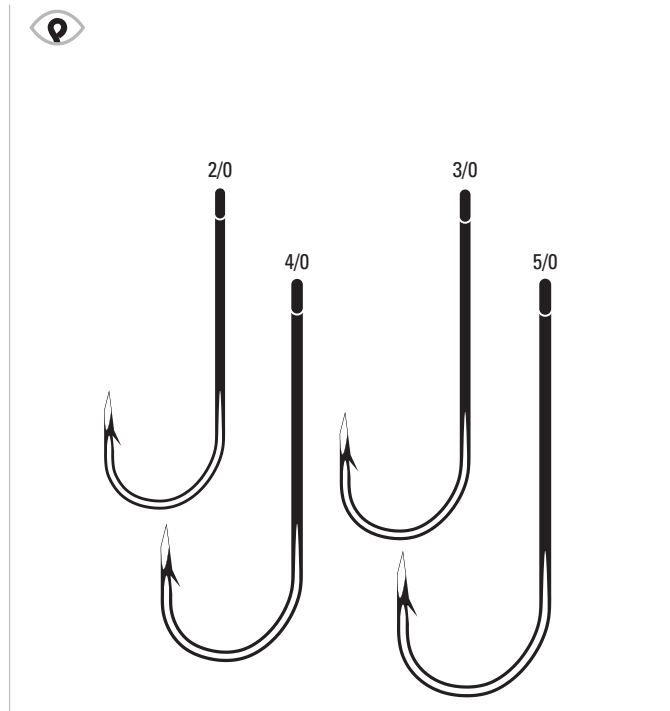

TK608P - TK608N Spinnerbait, Medium Wire, Non-Offset, Ringed Eye, Forged Shank

TK608P	Platinum Black	2/0, 3/0, 4/0, 5/0	50 pk.
TK608N	Nickel	2/0, 3/0, 4/0, 5/0	50 pk.