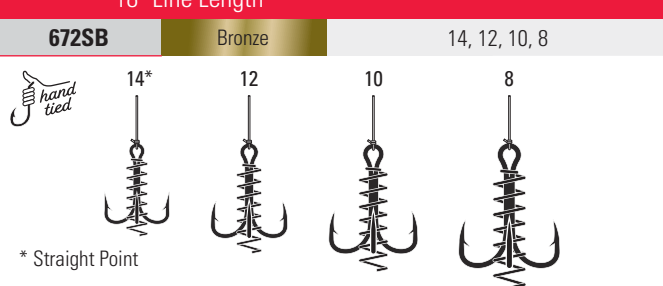

439NW	Red	2, 1/0, 2/0
--------------	-----	-------------

497NW Nylawire, Circle Sea, Offset, 10.5" Line Length

497NW	Sea Guard	1/0, 2/0, 3/0, 4/0, 5/0, 6/0, 7/0
--------------	-----------	-----------------------------------

672SB Treble, Non-Offset, Curved Point, Regular Shank, Medium Wire w/ Spring for Soft Bait, Mono, 18" Line Length

672SB	Bronze	14, 12, 10, 8
--------------	--------	---------------

673 - 673GE Treble, Non-Offset, Regular Shank, Mono, 18" Line Length