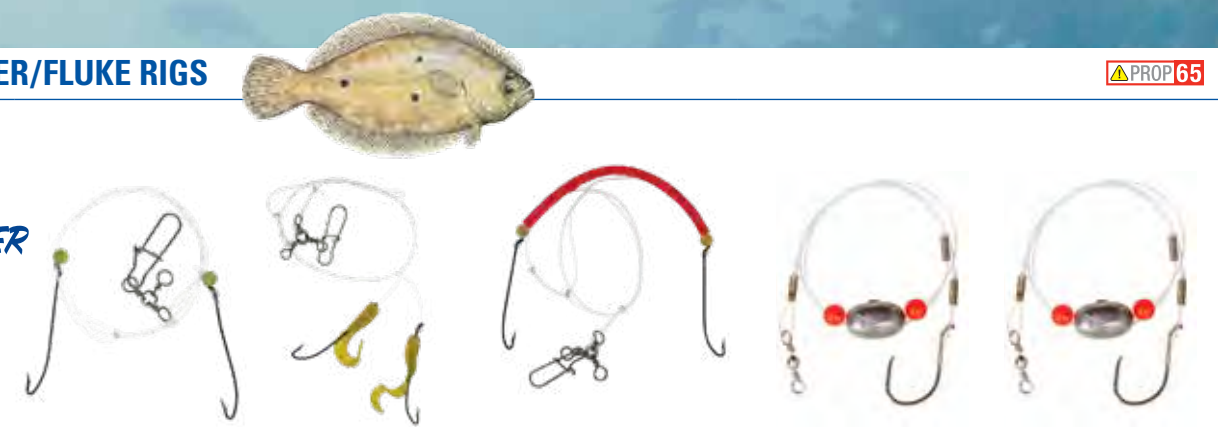

FLOUNDER/FLUKE RIGS

⚠️ PROP 65

SALTWATER

PART #	L901	L902	L903	LRRFM1-1/2	LRRFM1-3/4
DESCRIPTION	Flounder Rig	Flounder Rig	Flounder Rig	Lazer Ready Flounder Rig Mono	Lazer Ready Flounder Rig Mono
HOOK	Flounder	Flounder	Flounder	Octopus	Octopus
HOOK FINISH	Platinum Black	Platinum Black	Platinum Black	Nickel	Nickel
HOOK SIZE	8	8	8	4/0	4/0
WEIGHT				1/2 oz.	3/4 oz.
LINE TYPE	Monofilament	Monofilament	Monofilament	Monofilament	Monofilament
COLOR	Clear	Clear	Clear	Clear	Clear
LINE LENGTH	12"	12"	12"	19"	19"
FEATURES	3-Way Swivel, Dual Lock Snap, 2 Yellow Corn Style Beads	3-Way Swivel, Dual Lock Snap, 2 Yellow Curly Tail Grubs	3-Way Swivel, Dual Lock Snap, Red Tubing, 2 Yellow Corn Style Beads	Pre-rigged and ready to fish. 2- 8mm red beads. Egg Sinker	Pre-rigged and ready to fish. 2- 8mm red beads. Egg Sinker
QUANTITY	1	1	1	1	1