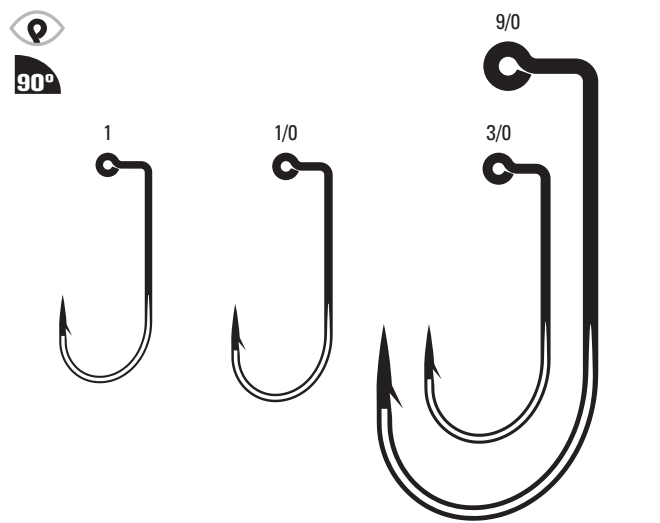

LH570BP Aberdeen Jig, Heavy Wire, Non-Offset, Forged Shank, Ringed Eye, Needlepoint, 90-Degree Leg

LH570BP	Platinum Black	1, 1/0, 3/0, 9/0	Bulk