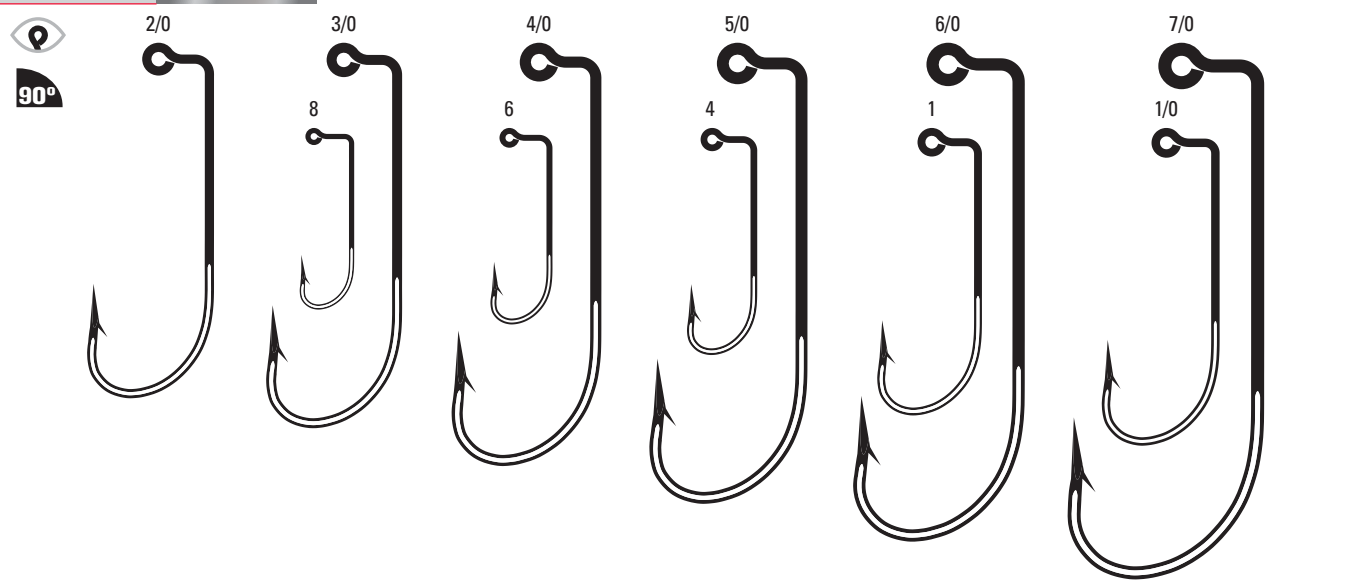

630 - 635N O'Shaughnessy Jig, Non-Offset, Ringed Eye, 90 Degree Leg, Forged Shank

630	Bronze	6, 4, 2, 1, 1/0, 2/0, 3/0, 4/0, 5/0, 6/0, 7/0	100, Bulk
635	Sea Guard	8, 6, 4, 2, 1, 1/0, 2/0, 3/0, 4/0, 5/0, 6/0, 7/0	100, Bulk
635N	Nickel	4, 1, 1/0, 2/0, 3/0, 4/0, 5/0, 6/0, 7/0	Bulk