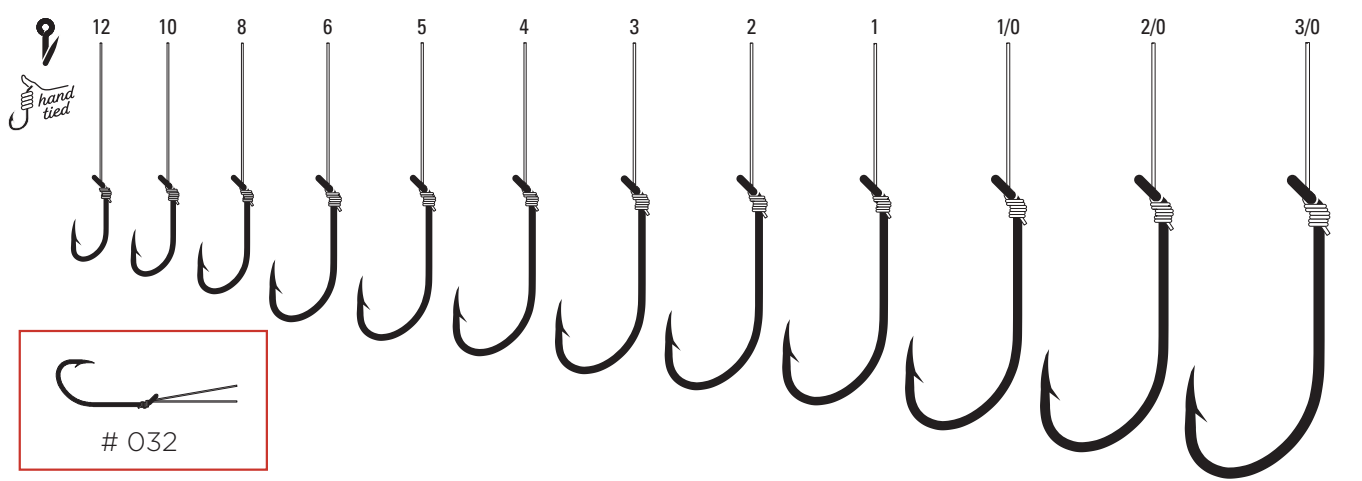

016 - 032 Plain Shank, Offset, Down Eye, Medium Wire, Mono, 7" Line Length

016	Gold		8, 6, 4, 2
031	Bronze		12, 10, 8, 6, 4, 2, 1, 1/0, 2/0
031Q	Bronze	Assortment, 4 of Each Size	10, 8, 6, 4, 2, 1/0
032	Bronze	Double Line	8, 6, 4, 3, 2, 1, 1/0, 2/0, 3/0