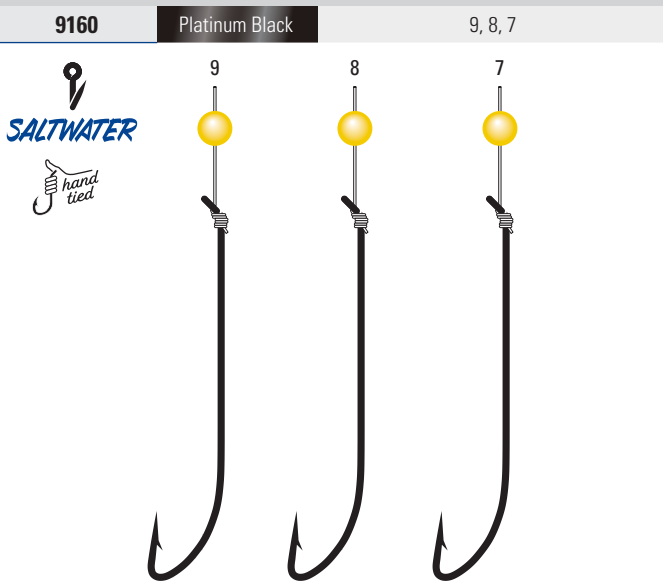

9139R Baitholder, Offset, Down Eye, Two Slices, Curved Point, Mono, 18" Line Length, Forged Shank

9139R	Red	4, 2, 1/0, 3/0, 4/0, 5/0, 7/0
--------------	-----	-------------------------------

9140 Nylawire, O'Shaughnessy, Offset, Down Eye, Plain Shank, Heavy Wire, Black Swivel, 17.5" Line Length, Forged Shank

9146 Kahle, Offset, Straight Point, Up Eye, Medium Wire, Needlepoint, Red Bead, Mono, 36" Line Length

9160 Flounder, Offset, Straight Point, Down Eye, 4X Long Shank, Medium Wire, Yellow Bead, Mono, 12" Line Length