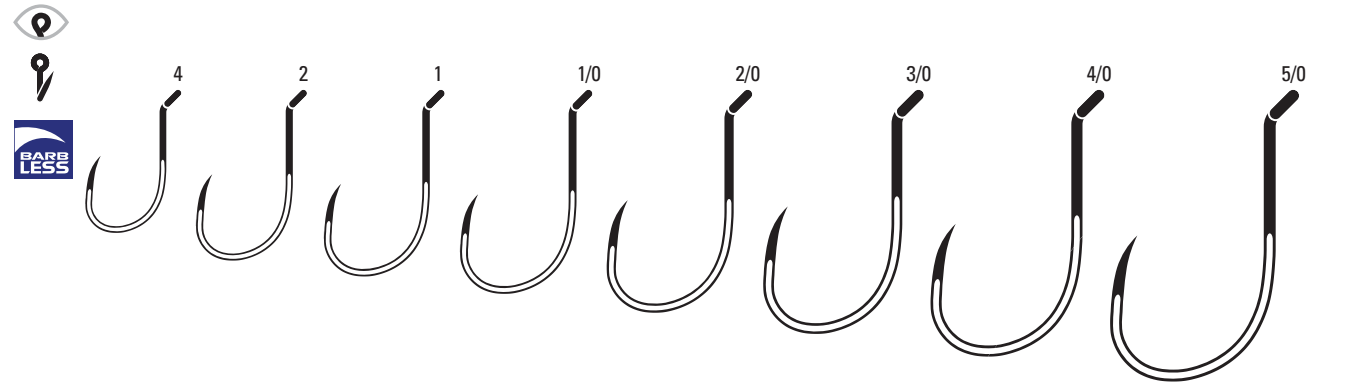

L1B - L1R Salmon/Steelhead, Octopus, Short Shank, Offset, Ringed Eye, Up Eye, Forged Shank, Needlepoint

L1B	Platinum Black	12, 10, 8, 6, 4, 2, 1, 1/0, 2/0, 3/0, 4/0, 5/0	G, U, Bulk
L1R	Red	12, 10, 8, 6, 4, 2, 1, 1/0, 2/0, 3/0, 4/0, 5/0	G, U, Bulk

L2B - L2R Octopus, Long Shank, Offset, Ringed Eye, Up Eye, Forged Shank, Needlepoint

L2B	Platinum Black	8, 6, 4, 2, 1, 1/0, 2/0, 3/0, 4/0, 5/0, 6/0, 7/0, 8/0, 9/0	G, U, Bulk
L2N	Nickel	6, 4, 2, 1, 1/0, 2/0, 3/0, 4/0, 5/0, 6/0, 7/0, 9/0	G, U, Bulk
L2R	Red	8, 6, 4, 2, 1, 1/0, 2/0, 3/0, 4/0, 5/0, 6/0, 8/0, 9/0	G, U, Bulk

ALSO AVAILABLE IN TROKAR TK2, TK2R

L2BB - L2RB Octopus, Barbless, Long Shank, Offset, Ringed Eye, Up Eye, Forged Shank, Needlepoint

L2BB	Platinum Black	4, 2, 1, 1/0, 2/0, 3/0, 4/0, 5/0	G, U, Bulk
L2RB	Red	4, 2, 1, 1/0, 2/0, 3/0, 4/0, 5/0	G, U, Bulk

L2CH - L2PU Octopus, Long Shank, Offset, Ringed Eye, Up Eye, Forged Shank, Needlepoint

L2CH	Chartreuse	8, 6, 4, 2, 1, 1/0	U
L2FO	Fluorescent Orange	8, 6, 4, 2, 1, 1/0	U
L2FR	Fluorescent Red	8, 6, 4, 2, 1, 1/0	U
L2GL	Glow	8, 6, 4, 2, 1, 1/0	U
L2LG	Lime Green	8, 6, 4, 2, 1, 1/0	U
L2PK	Fluorescent Pink	8, 6, 4, 2, 1, 1/0	U
L2PU	Purple	8, 6, 4, 2, 1, 1/0	U

L4 Wide Gap Octopus, Offset, Ringed Eye, Up Eye, Forged Shank, Needlepoint

L4	Platinum Black	6, 4, 2	G, Bulk

L6P Drop Shot, Light Wire, Up Eye, Non-Offset, Forged Shank, Needlepoint

L6P	Platinum Black	4, 2, 1, 1/0	G, Bulk

ALSO AVAILABLE IN TROKAR TK150

L7P Live Bait, Light Wire, Non-Offset, Ringed Eye, Forged Shank, Needlepoint

L7P	Platinum Black	4, 2, 1, 1/0, 2/0, 3/0, 4/0, 5/0	G, U, Bulk

ALSO AVAILABLE IN TROKAR TK7