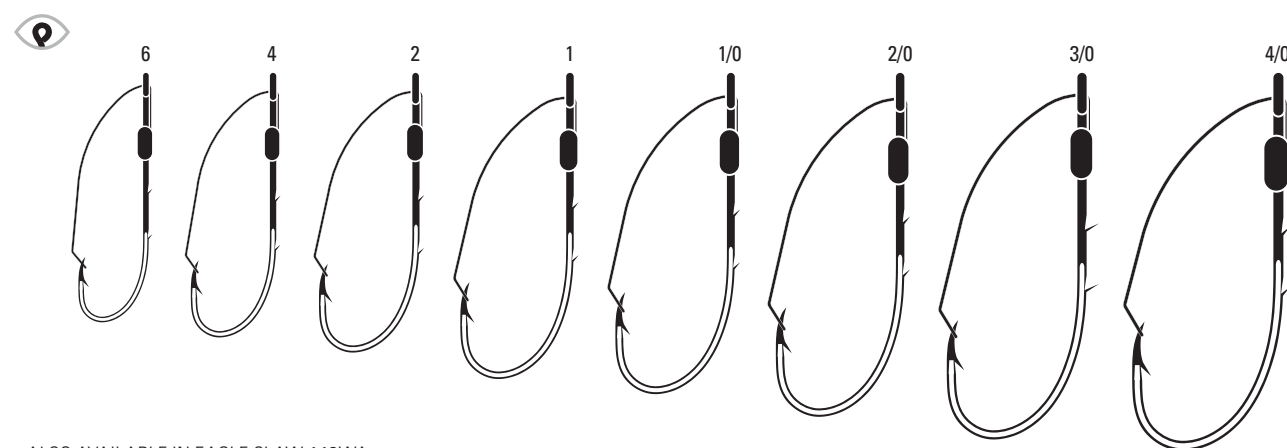

L449WR Baitholder, Ringed Eye, Weedless, Non-Offset, Forged Shank

L449WR Red 6, 4, 2, 1, 1/0, 2/0, 3/0, 4/0 G

ALSO AVAILABLE IN EAGLE CLAW 449WA