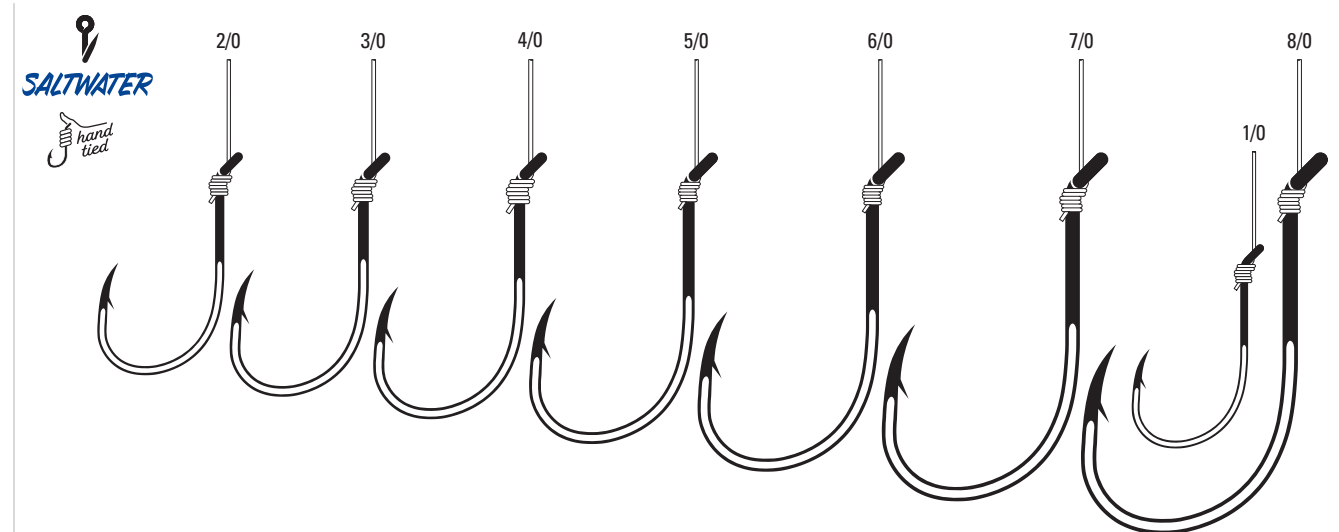

L800 Inline Circle Octopus, Snell, Mono, 36" Line Length, Forged Shank

L800	Platinum Black	1/0, 2/0, 3/0, 4/0, 5/0, 6/0, 7/0, 8/0