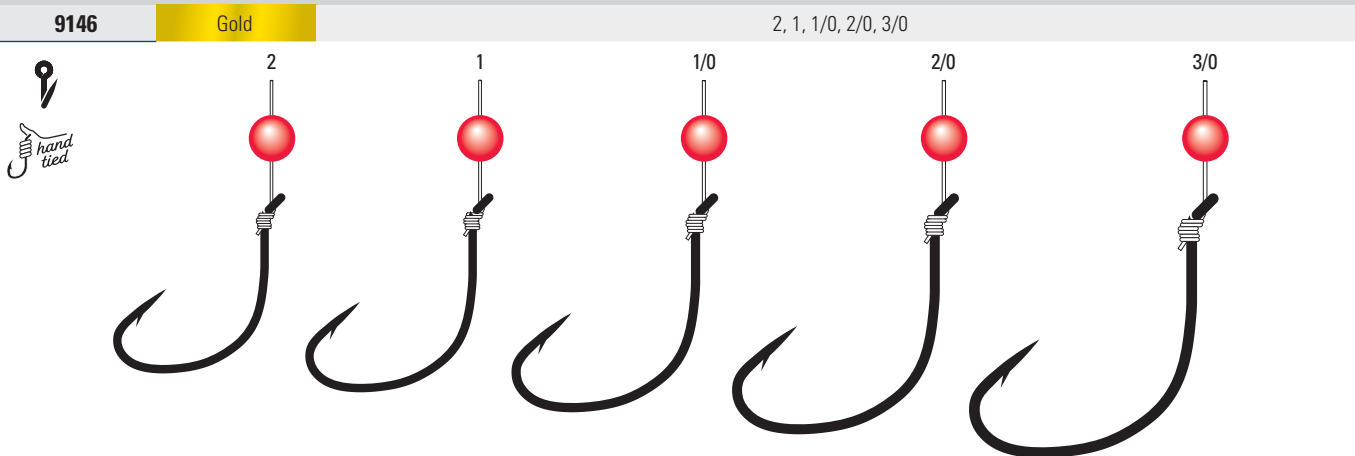

9146 Kahle, Offset, Straight Point, Up Eye, Medium Wire, Needlepoint, Red Bead, Mono, 36" Line Length