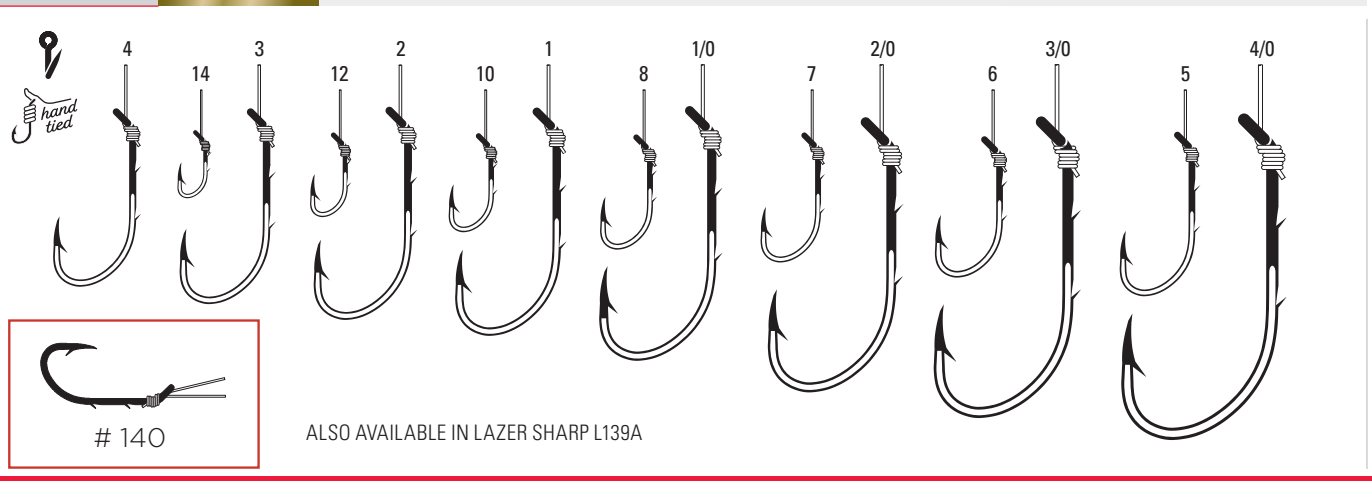

139 - 140 Baitholder, Offset, Down Eye, Two Slices, Medium Wire, Mono, 7" Line Length, Forged Shank

139	Bronze		14, 12, 10, 8, 7, 6, 4, 2, 1, 1/0, 2/0, 3/0, 4/0
139GE	Red		10, 8, 6, 4, 2, 1/0
139Q	Bronze	Assortment, 4 of Each Size	12, 10, 8, 6, 4, 2
140	Bronze	Double Line	8, 6, 4, 2, 1, 1/0, 2/0