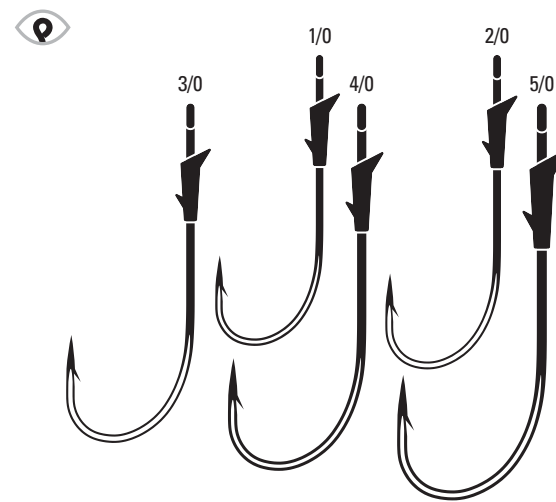

L18 Light Wire Finesse Worm, Ringed Eye, Non-Offset, Molded Keeper, Needlepoint, Forged Shank

L18	Platinum Black	1/0, 2/0, 3/0, 4/0, 5/0	G

ALSO AVAILABLE IN TROKAR TK180