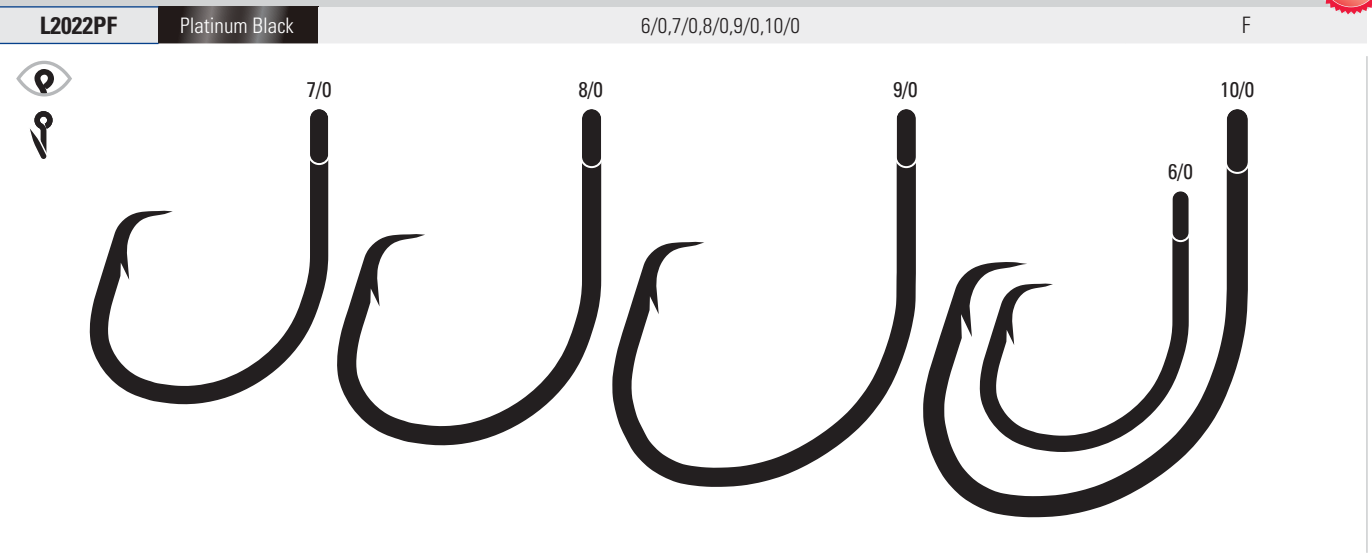

L2022PF Circle Sea, Wide Gap, Kribed, Ringed Eye, Heavy Wire