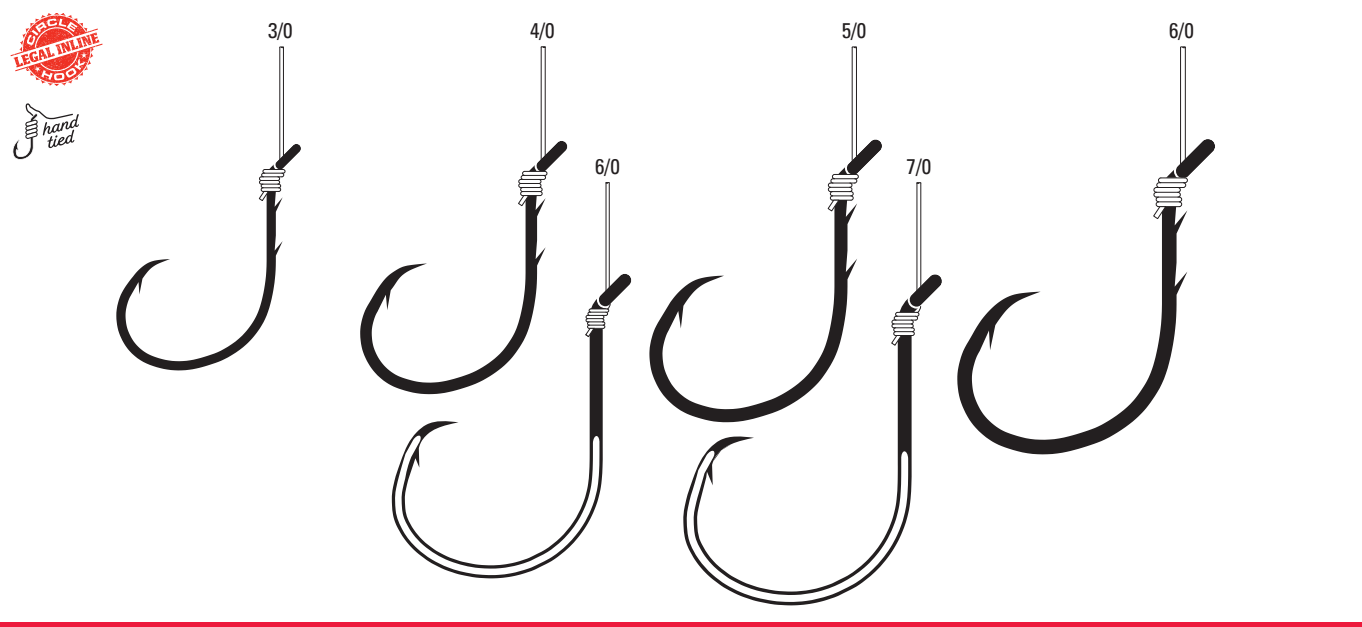

092Q Striped Bass Assortment, Non-Offset, Octopus Circle, Baitholder Circle, 3 of Each Size, Mono, 7" Line Length

092Q	Gold / Platinum Black	Bitholder Circle 3/0, 4/0, 5/0, 6/0 Octopus Circle 6/0, 7/0
-------------	-----------------------	--