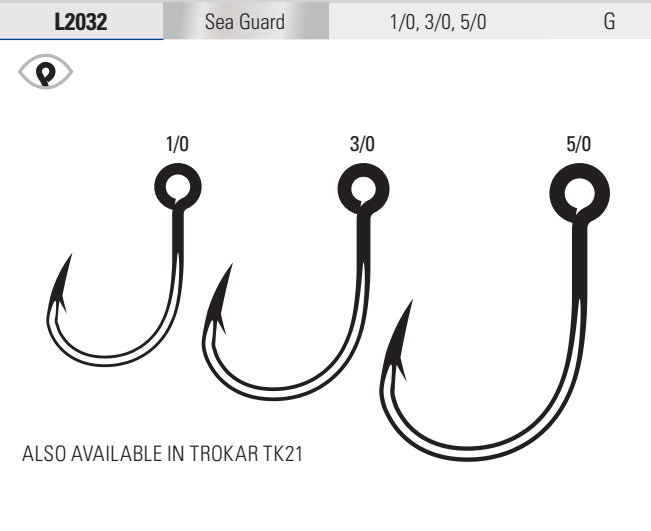

L2032 In Line Single Hook for Treble Replacement, Ringed Eye, Side Eye, Heavy Wire, Non-Offset, Needlepoint, Forged Shank