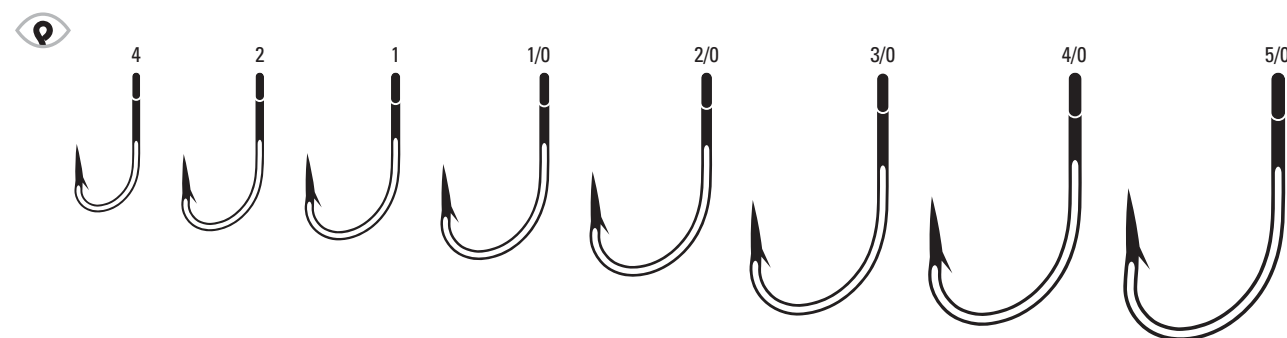

L256B Live Bait, O'Shaughnessy, Non-Offset, Forged Shank, Ringed Eye, 2X Short Shank, Needlepoint

L256B Platinum Black 4, 2, 1, 1/0, 2/0, 3/0, 4/0, 5/0 G, U