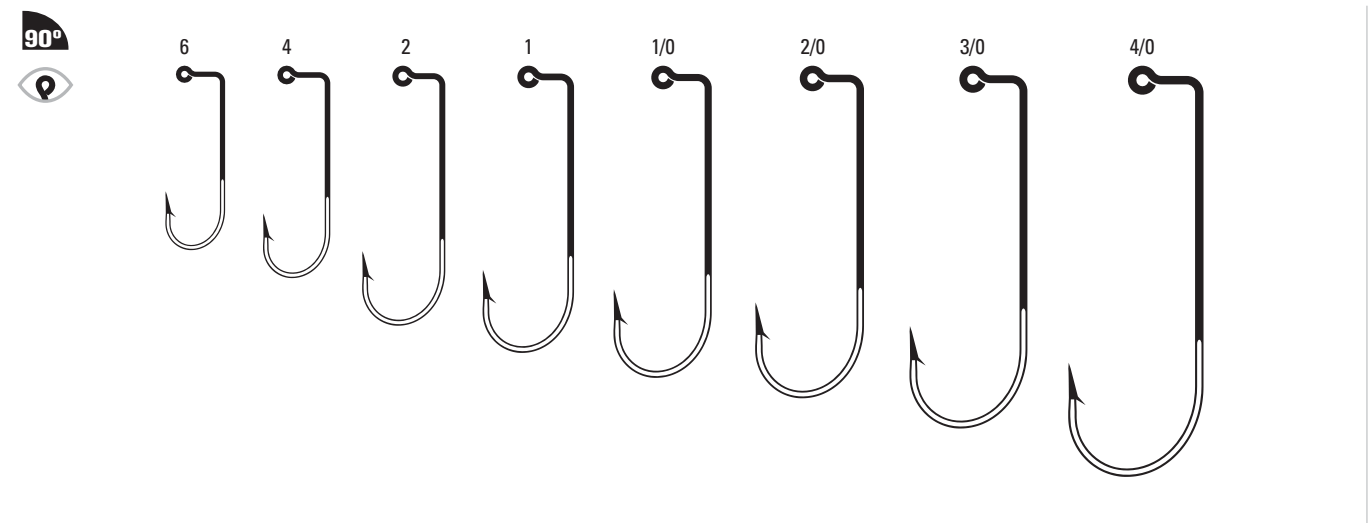

574 - 574N Aberdeen Jig, Non-Offset, Ringed Eye, 90 Degree Leg, 1X Long Shank, Forged Shank

574	Bronze	6, 4, 2, 1, 1/0, 2/0, 3/0, 4/0	Bulk
574BP	Platinum Black	2, 1, 1/0, 2/0, 3/0, 4/0	Bulk
574G	Gold	6, 4	Bulk
574N	Nickel	1, 1/0, 2/0, 3/0, 4/0	Bulk
574R	Red	6, 1/0, 2/0, 3/0, 4/0	Bulk