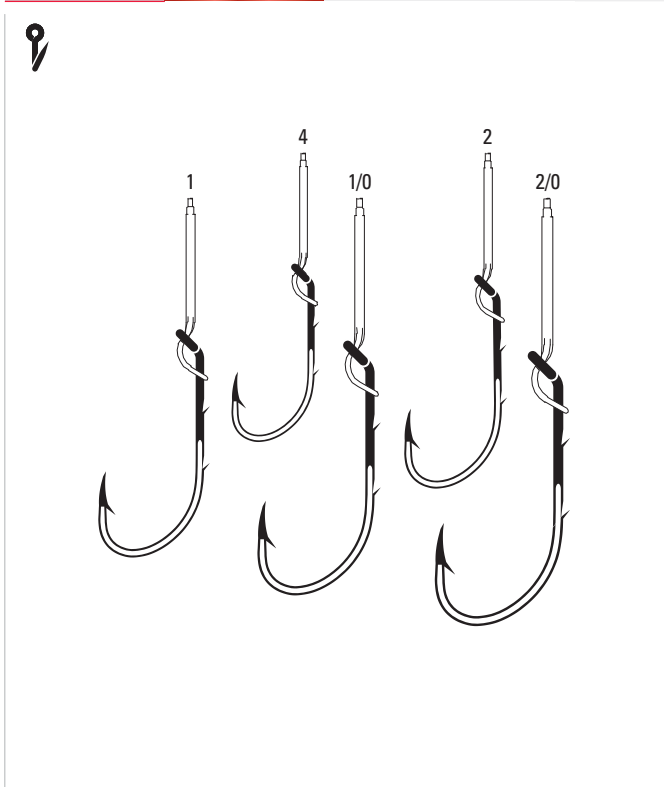

423NW - 423RNW Nylawire, Baitholder, Offset, Down Eye, Forged Shank, 10.5" Line Length

423NW	Nickel	4, 2, 1, 1/0, 2/0
423RNW	Red	4, 2, 1, 1/0, 2/0