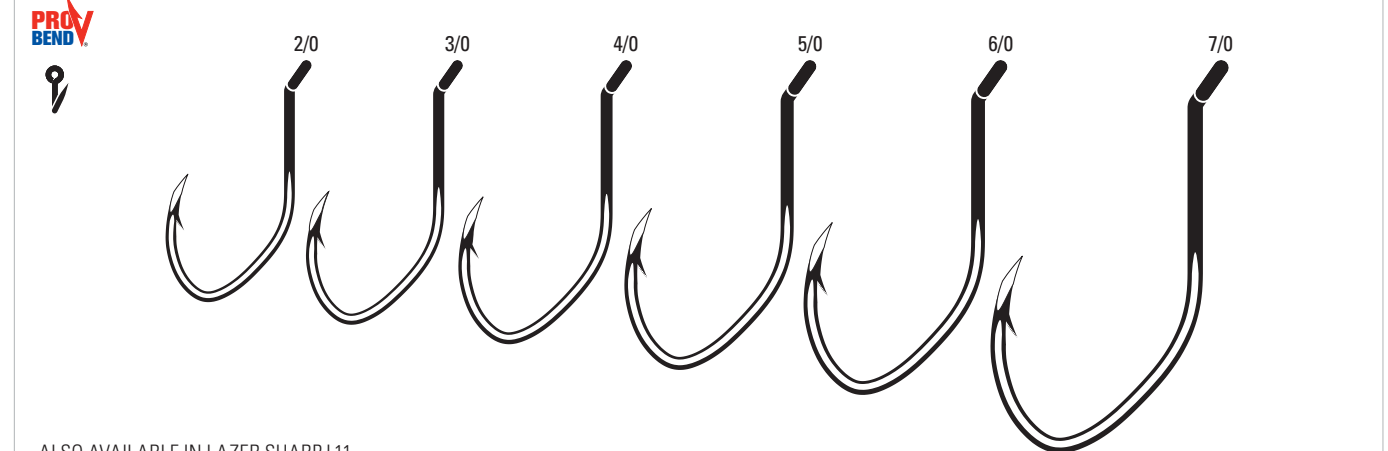

TK11 Pro-V® Bend, Extreme Octopus, Offset, Up Eye, Forged Shank

TK11	Platinum Black	2/0, 3/0, 4/0, 5/0, 6/0, 7/0

ALSO AVAILABLE IN LAZER SHARP L11