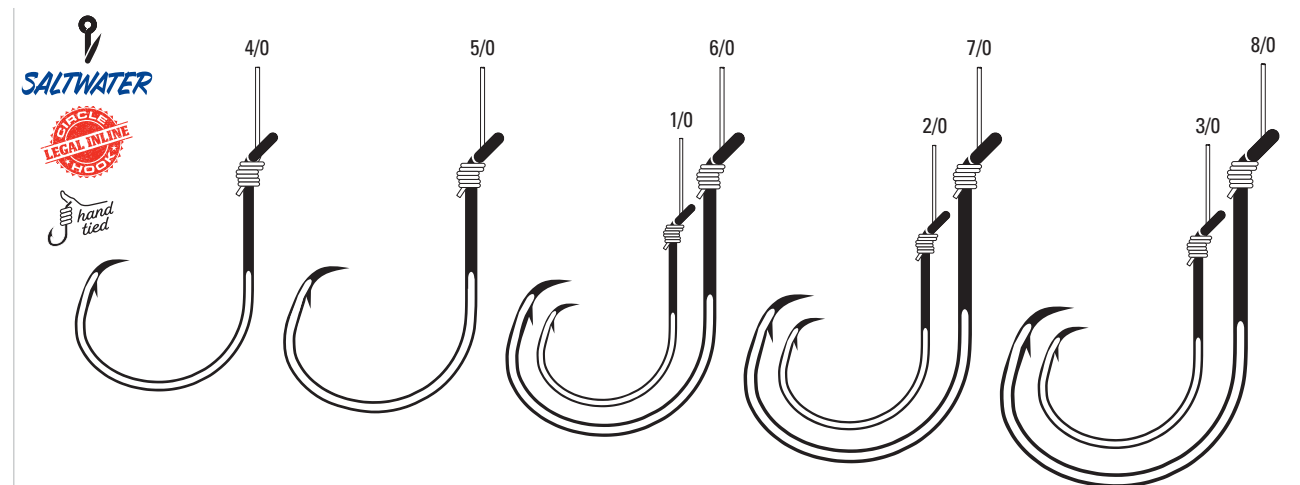

L800C2H	Platinum Black	1/0, 2/0, 3/0, 4/0, 5/0, 6/0, 7/0, 8/0
----------------	----------------	--

TREBLES

SNELLS

NEW

L801 Baitholder, Offset, Down Eye, Two Slices, Mono, 18" Line Length, Forged Shank

L801	Bronze	Baitholder, Offset, Down Eye, Two Slices	1/0, 2/0, 3/0, 4/0, 5/0, 6/0, 7/0
-------------	--------	--	-----------------------------------