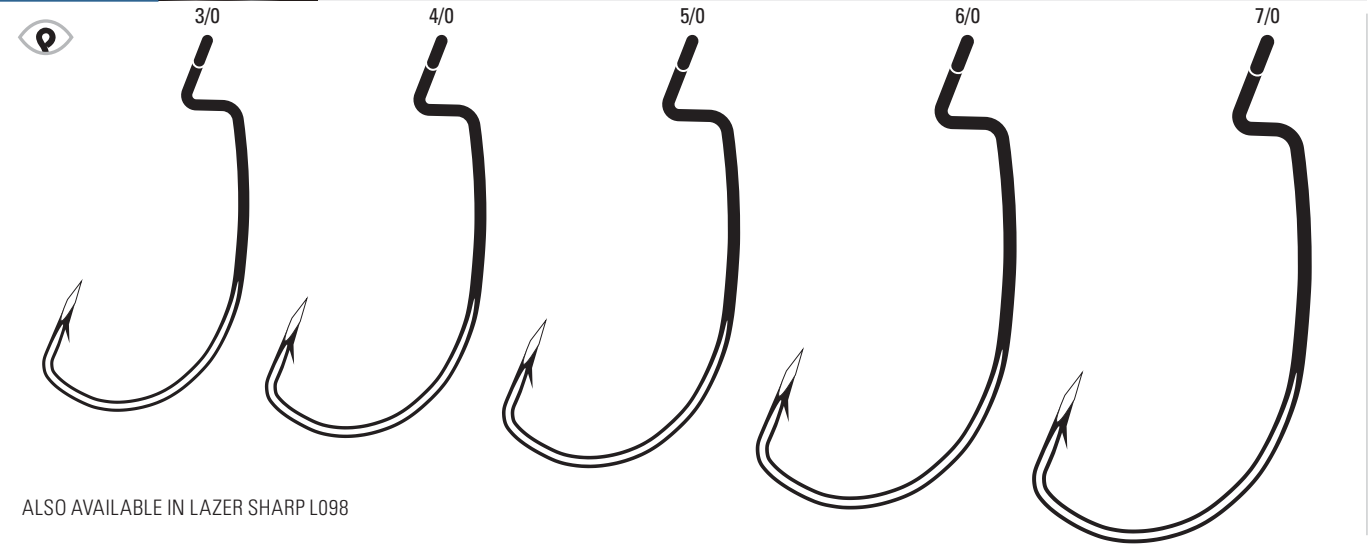

ALSO AVAILABLE IN LAZER SHARP L098