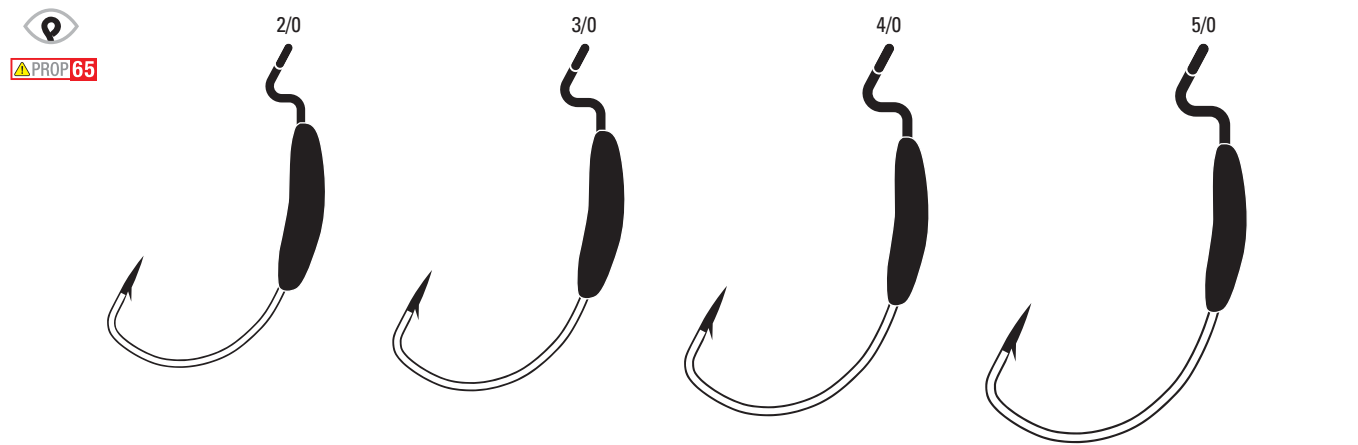

L042 Steelhead/Walleye, Wide Gap, Offset, Ringed Eye, Plain Shank, Needlepoint

L042	Bronze	14, 12, 10, 8, 6, 4, 2, 1, 1/0, 2/0, 3/0, 4/0	100, F, G, Bulk

L045 Z-Bend Worm, Offset, Ringed Eye, Kinked Shank, Rotating, Needlepoint

L045	Bronze	1, 1/0, 2/0, 3/0, 4/0	F, G, Bulk

066 - L066R 2X Long Shank, Offset, Ringed Eye, Forged Shank

066	Sea Guard	6, 4, 2, 1, 1/0, 2/0, 3/0, 4/0	A, G, 100, Bulk

L066R	Red	6, 4, 2	U

ALSO AVAILABLE IN EAGLE CLAW 066N

L091 - L091R Round Bend Worm, Ringed Eye, Medium Wire, Needlepoint

L091	Platinum Black	1/0, 2/0, 3/0, 4/0, 5/0	G, Bulk

L091R	Red	1/0, 2/0, 3/0, 4/0, 5/0	G, U

ALSO AVAILABLE AS TROKAR TK100

L092 Wide Gap Worm, Non-Offset, Ringed Eye, Medium Wire, Needlepoint, Forged Shank

L092	Platinum Black	1/0, 2/0, 3/0, 4/0, 5/0	G, U, Bulk

ALSO AVAILABLE IN TROKAR TK110

L092G-16 - L092RG-8 Non-Offset, Ringed Eye, Medium Wire, Needlepoint, Forged Shank

L092G-16	Platinum Black	Weighted EWG 1/16 oz.	2/0, 3/0, 4/0, 5/0	G
L092G-8	Platinum Black	Weighted EWG 1/8 oz.	2/0	G
L092RG-16	Red	Weighted EWG 1/16 oz.	2/0, 3/0	G
L092RG-8	Red	Weighted EWG 1/8 oz.	2/0, 3/0, 4/0	G

L093 Southern Sproat, Non-Offset, Ringed Eye, Needlepoint

L093	Bronze	1/0, 2/0, 3/0, 4/0, 5/0	G

PROP 65 | **WARNING:** This product can expose you to chemicals including lead, which is known to the State of California to cause cancer and birth defects or other reproductive harm. For more information go to www.P65Warnings.ca.gov