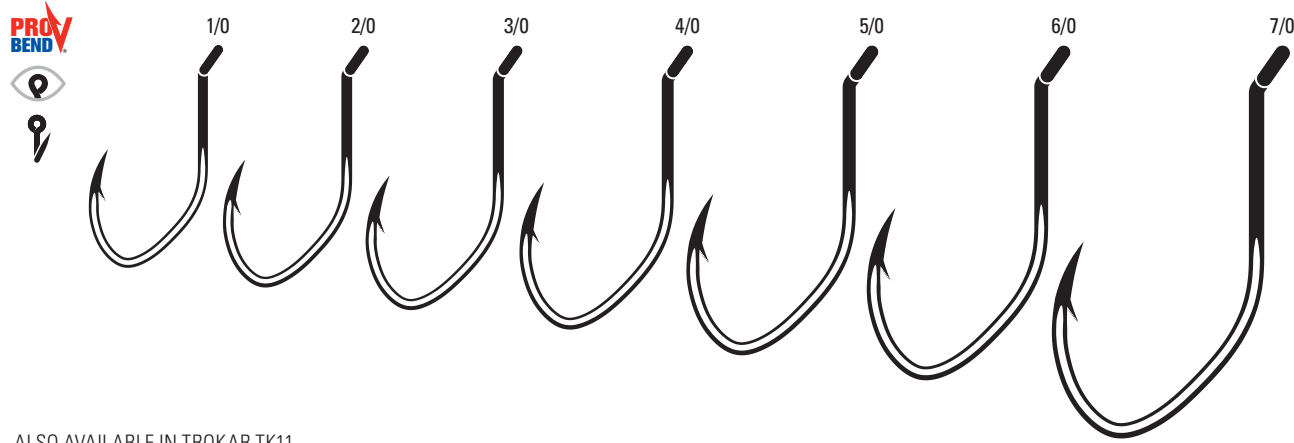

L11 Pro-V® Bend Octopus, Offset, Ringed Eye, Up Eye, Forged Shank, Needlepoint

L11	Platinum Black	1/0, 2/0, 3/0, 4/0, 5/0, 6/0, 7/0	G, U

ALSO AVAILABLE IN TROKAR TK11

L12 Extra Wide Gap Worm w/ Keeper, Non-Offset, Ringed Eye, Medium Wire, Needlepoint, Forged Shank

L12	Platinum Black	3/0, 4/0, 5/0	G