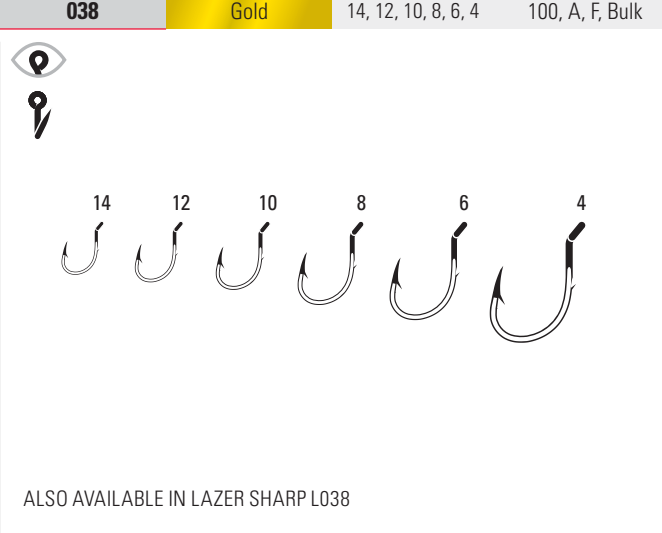

038 Salmon Egg, Forged Shank, Baitholder, Offset, Single Slice, Up Eye, Ringed Eye

038	Gold	14, 12, 10, 8, 6, 4	100, A, F, Bulk