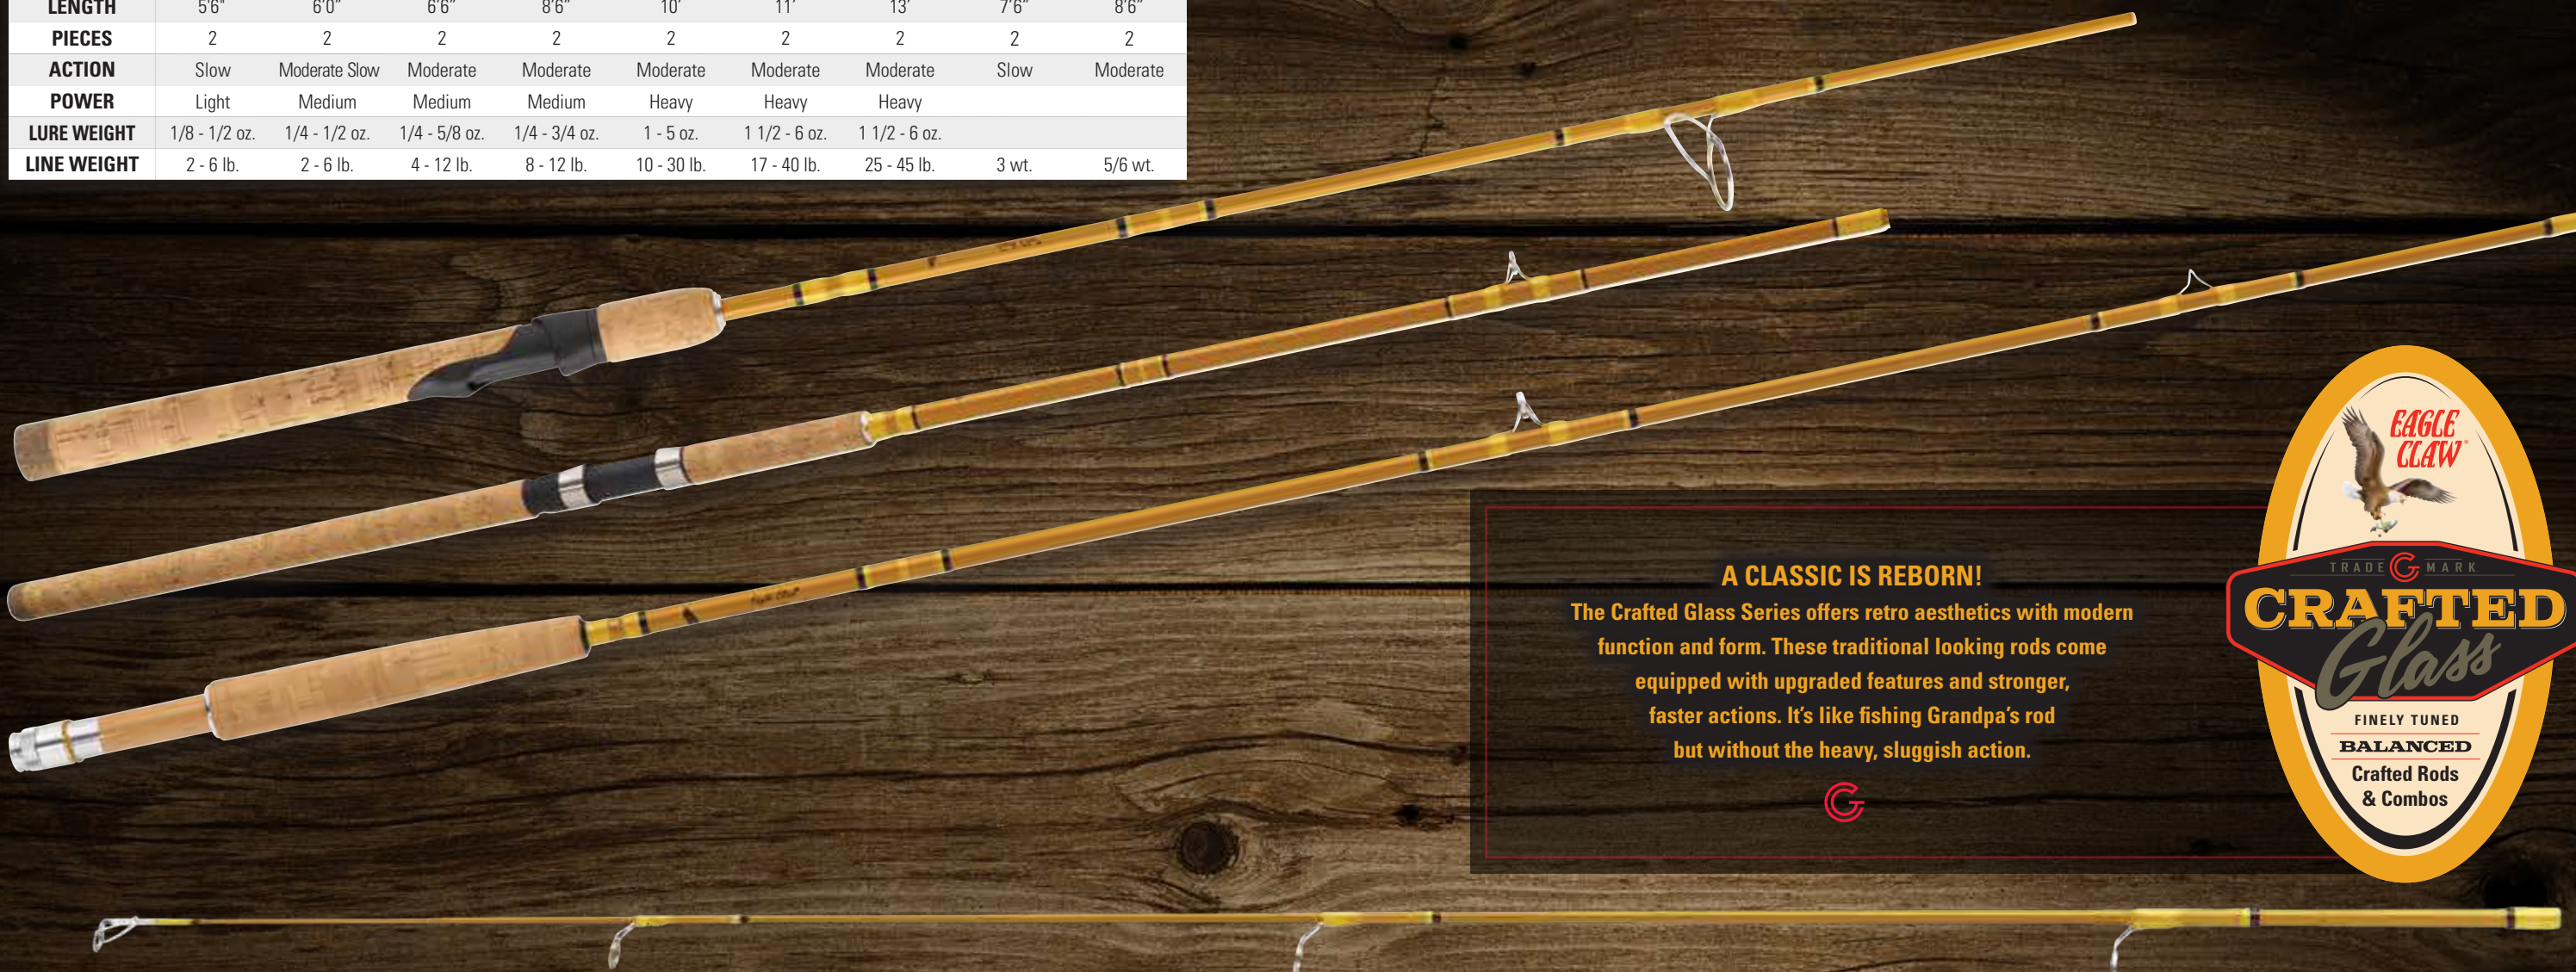

A CLASSIC IS REBORN!

The Crafted Glass Series offers retro aesthetics with modern function and form. These traditional looking rods come equipped with upgraded features and stronger, faster actions. It's like fishing Grandpa's rod but without the heavy, sluggish action.