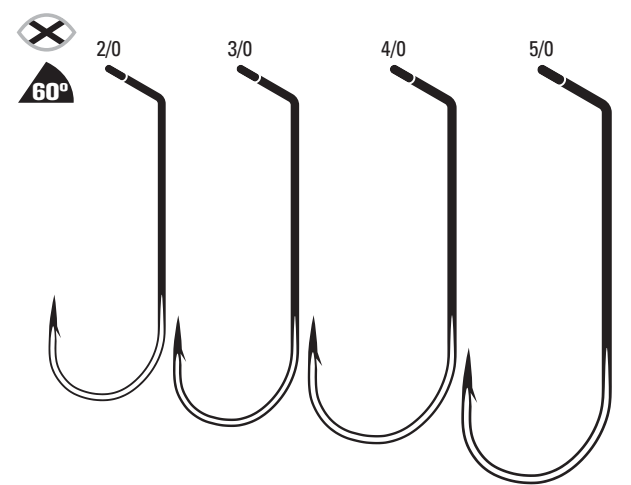

L2798M 60-Degree, Long Shank, Cross Eye, Needlepoint, Forged Shank

L2798M Platinum Black 2/0, 3/0, 4/0, 5/0 Bulk

L2977D Double Hook, 90-Degree Spread, Extra Wide Gap, Straight Point

L2977D Platinum Black 3/0 Bulk