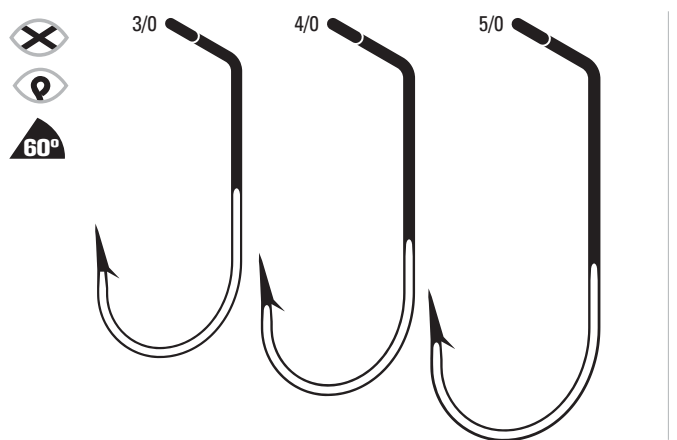

740 Cross Eye, Ringed Eye, Flippin' Jig, Round Bend, Non-Offset, 60 Degree Leg, Forged Shank

740	Bronze	3/0, 4/0, 5/0	Bulk