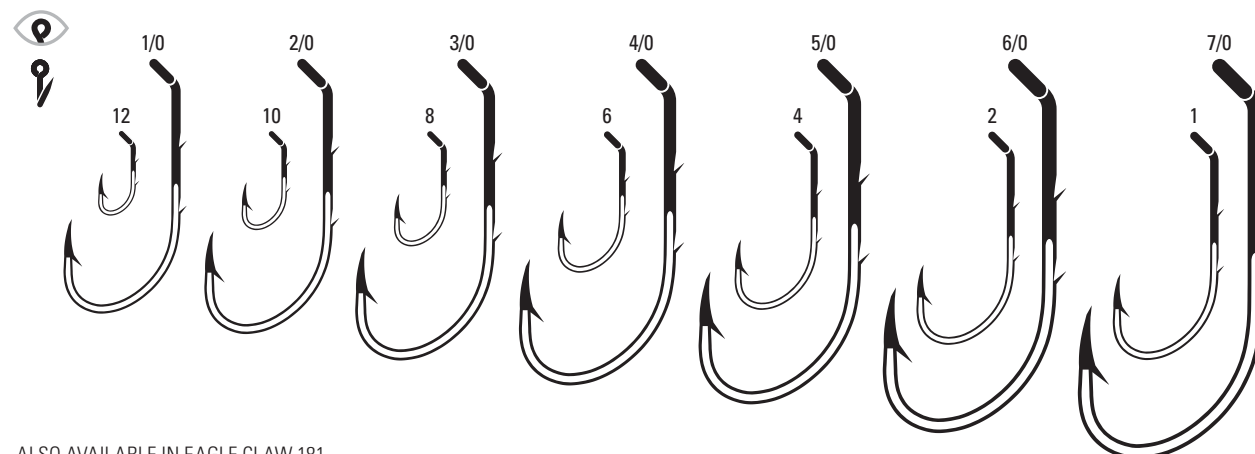

ALSO AVAILABLE IN EAGLE CLAW 181

L181B Baitholder, Barbless, Catch & Release, Offset, Ringed Eye, Down Eye, Two Slices, Forged Shank

L181B	Bronze	10, 8, 6, 4	G
--------------	--------	-------------	---

L144 - L146G40 Kahle, Offset, Ringed Eye, Up Eye, Plain Shank