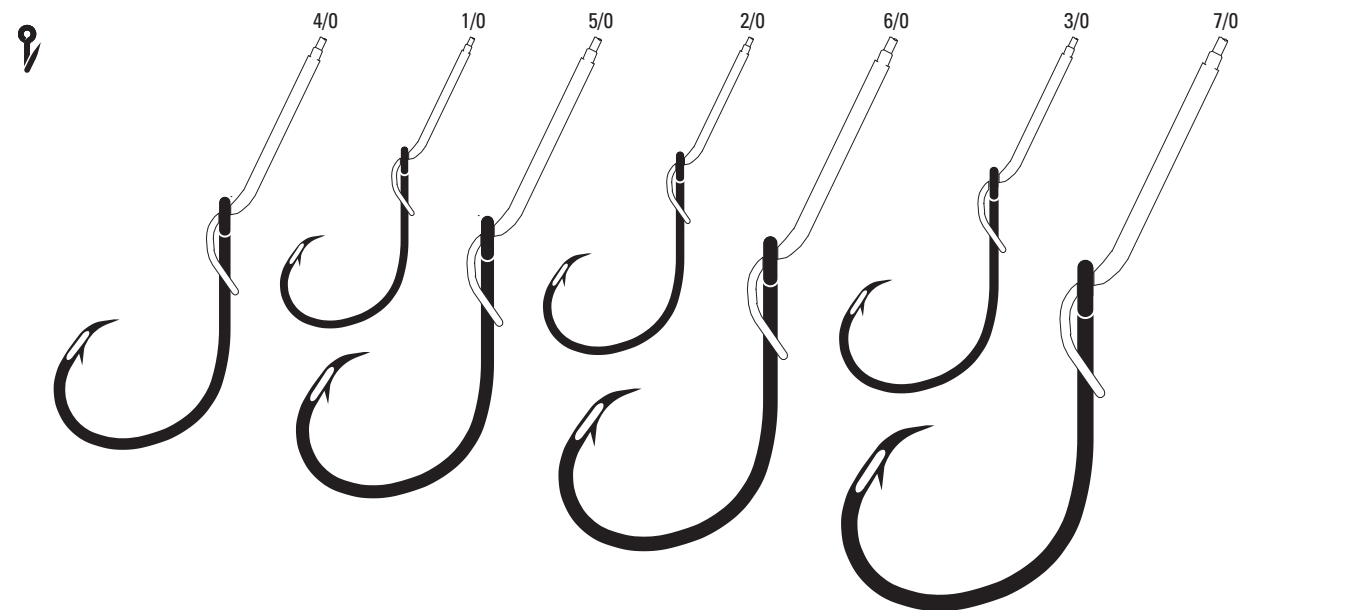

672SB Treble, Non-Offset, Curved Point, Regular Shank, Medium Wire w/ Spring for Soft Bait, Mono, 18" Line Length

672SB	Bronze	14, 12, 10, 8
--------------	--------	---------------

673 - 673GE Treble, Non-Offset, Regular Shank, Mono, 18" Line Length