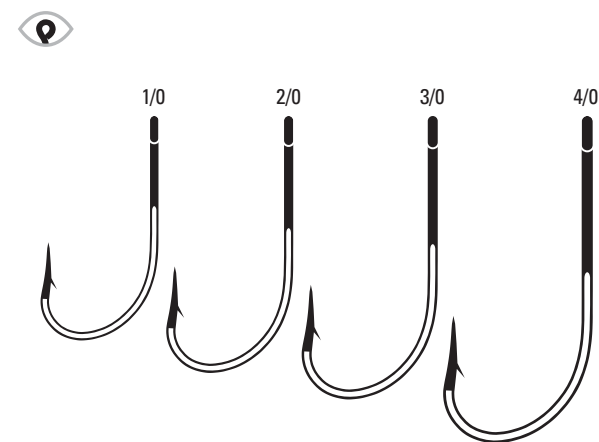

L253 O'Shaughnessy, Non-Offset, Ringed Eye, Forged Shank, Designed for Spinner Baits

L253 Nickel 1/0, 2/0, 3/0, 4/0 100, Bulk