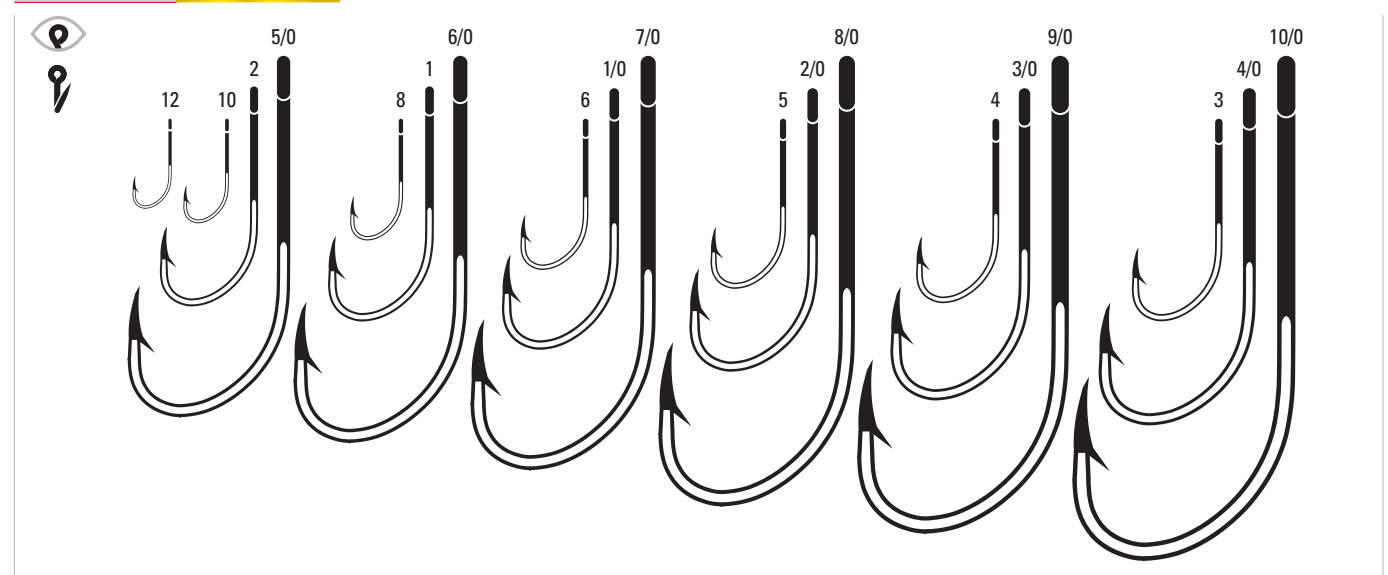

084 - 089 Plain Shank, Offset, Curved Point, Ringed Eye, Forged Shank

084	Bronze	12, 10, 8, 6, 4, 2, 1, 1/0, 2/0, 3/0, 4/0, 5/0, 6/0, 7/0, 8/0, 9/0, 10/0	100, A, F, R
084R	Red	10, 8, 6, 4, 2, 1, 1/0, 2/0, 3/0, 4/0, 5/0, 6/0, 7/0	A, Bulk
084RD	Red	1/0, 3/0, 4/0	100
085	Nickel	8, 6, 4, 3, 2, 1, 1/0, 2/0, 3/0, 4/0, 5/0, 6/0, 7/0, 8/0	100, A, F, Bulk
089	Gold	12, 10, 8, 6, 4, 2, 1, 1/0, 2/0, 3/0	A, M