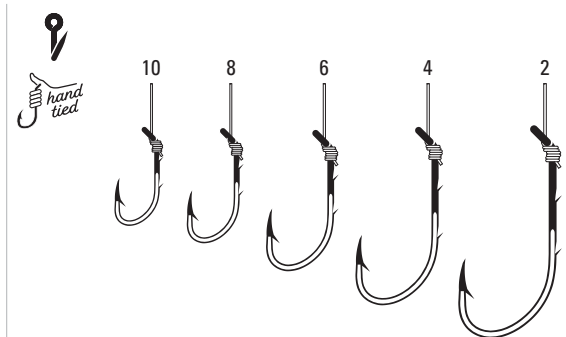

L139A Baitholder, Offset, Down Eye, Medium Wire, Two Slices, Mono, 6" Line Length, Forged Shank

L139A	Varied	10, 8, 6, 4, 2
--------------	--------	----------------

ALSO AVAILABLE IN EAGLE CLAW 139

L704 Circle Sea, Non-Offset, Down Eye, Medium Wire, Two Slices, Mono, 12" Line Length