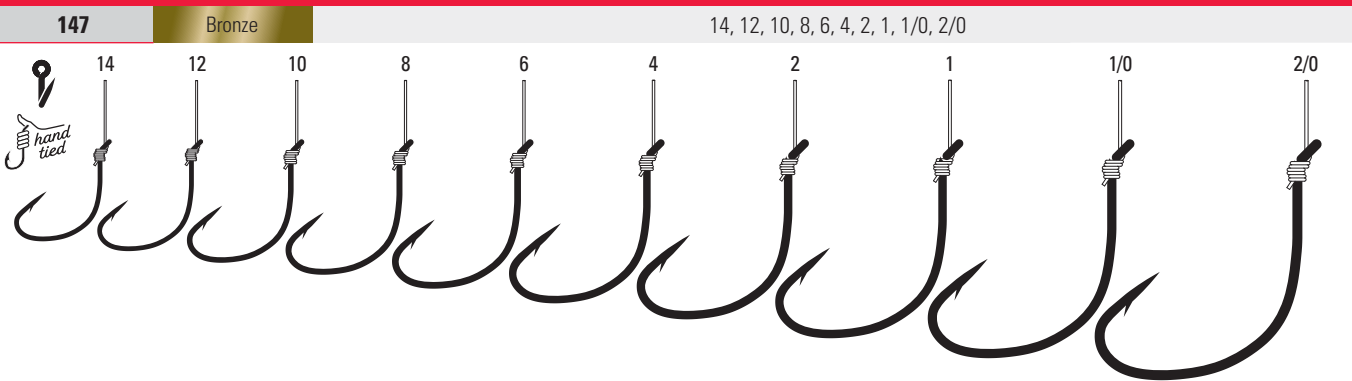

138	Bronze	10, 8, 6, 4, 2, 1, 1/0, 2/0
------------	--------	-----------------------------

139 - 140 Baitholder, Offset, Down Eye, Two Slices, Medium Wire, Mono, 7" Line Length, Forged Shank

139	Bronze		14, 12, 10, 8, 7, 6, 4, 2, 1, 1/0, 2/0, 3/0, 4/0
139GE	Red		10, 8, 6, 4, 2, 1/0
139Q	Bronze	Assortment, 4 of Each Size	12, 10, 8, 6, 4, 2
140	Bronze	Double Line	8, 6, 4, 2, 1, 1/0, 2/0

SNELLS

147 Kahle, Offset, Straight Point, Up Eye, Mono, 7" Line Length

179Q Trout Snelled Assortment, Baitholder (Forged Shank), Treble, Salmon Egg, Two Way Spinner, Mono, 7" Line Length

179Q	Varied	14, 12, 10, 8, 6, 4
-------------	--------	---------------------