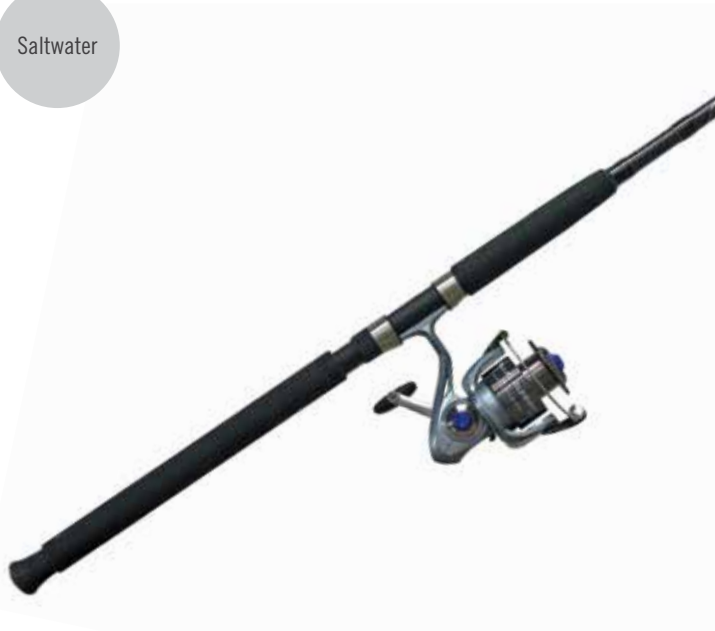

Blue Runner reels are solid performers that have been an affordable part of Quantum's saltwater line up for years. Built with a forged and machined aluminum spool, a strong lightweight composite body, and a corrosion resistant finish, the Blue Runner reel is crafted to catch catfish and striper.

- **STRONG, LIGHTWEIGHT COMPOSITE BODY**
- **FORGED AND MACHINED ALUMINUM SPOOL**
- **CORROSION RESISTANT FINISH**
- **FRONT-ADJUSTABLE DRAG**
- **BALL BEARING SYSTEM**
- **MULTI-STOP ANTI-REVERSE**

MODEL	SIZE	GEAR RATIO	BRAID CAP (yd / lb)	MAX DRAG (lb)	IPT	BEARINGS	WEIGHT (oz)	PACKAGING
BLR40FA	40	5.2:1	230 / 10	14	34	1	10.3	Clam
BLR60FA	60	5.2:1	220 / 17	18	38	1	14.2	Clam
BLR80FA	80	4.1:1	245 / 25	18	27	1	21.0	Clam

Saltwater