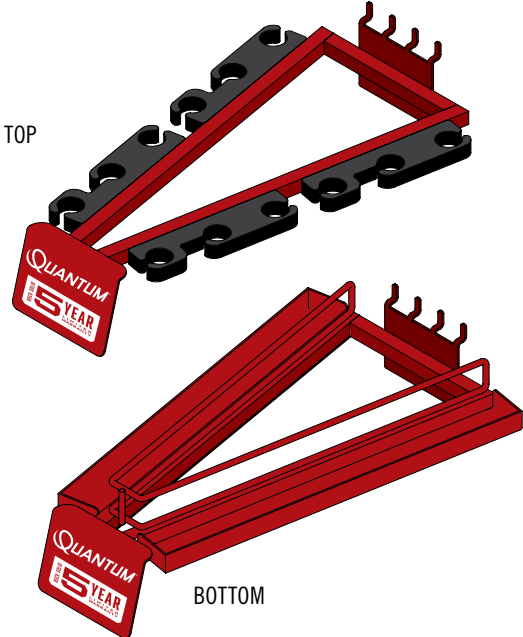

DISPLAYS

- **HOLDS 12 COMBOS (6 PER SIDE)**
- **SLAT WALL & PEG METAL DISPLAY**
- **6.44" X 3.00" X 19.92"**

MODEL	ITEM	DESCRIPTION X
QREDSLATPEGDISPLAY	Quantum Red Slat & Peg Wall Display	Holds 12 Combos