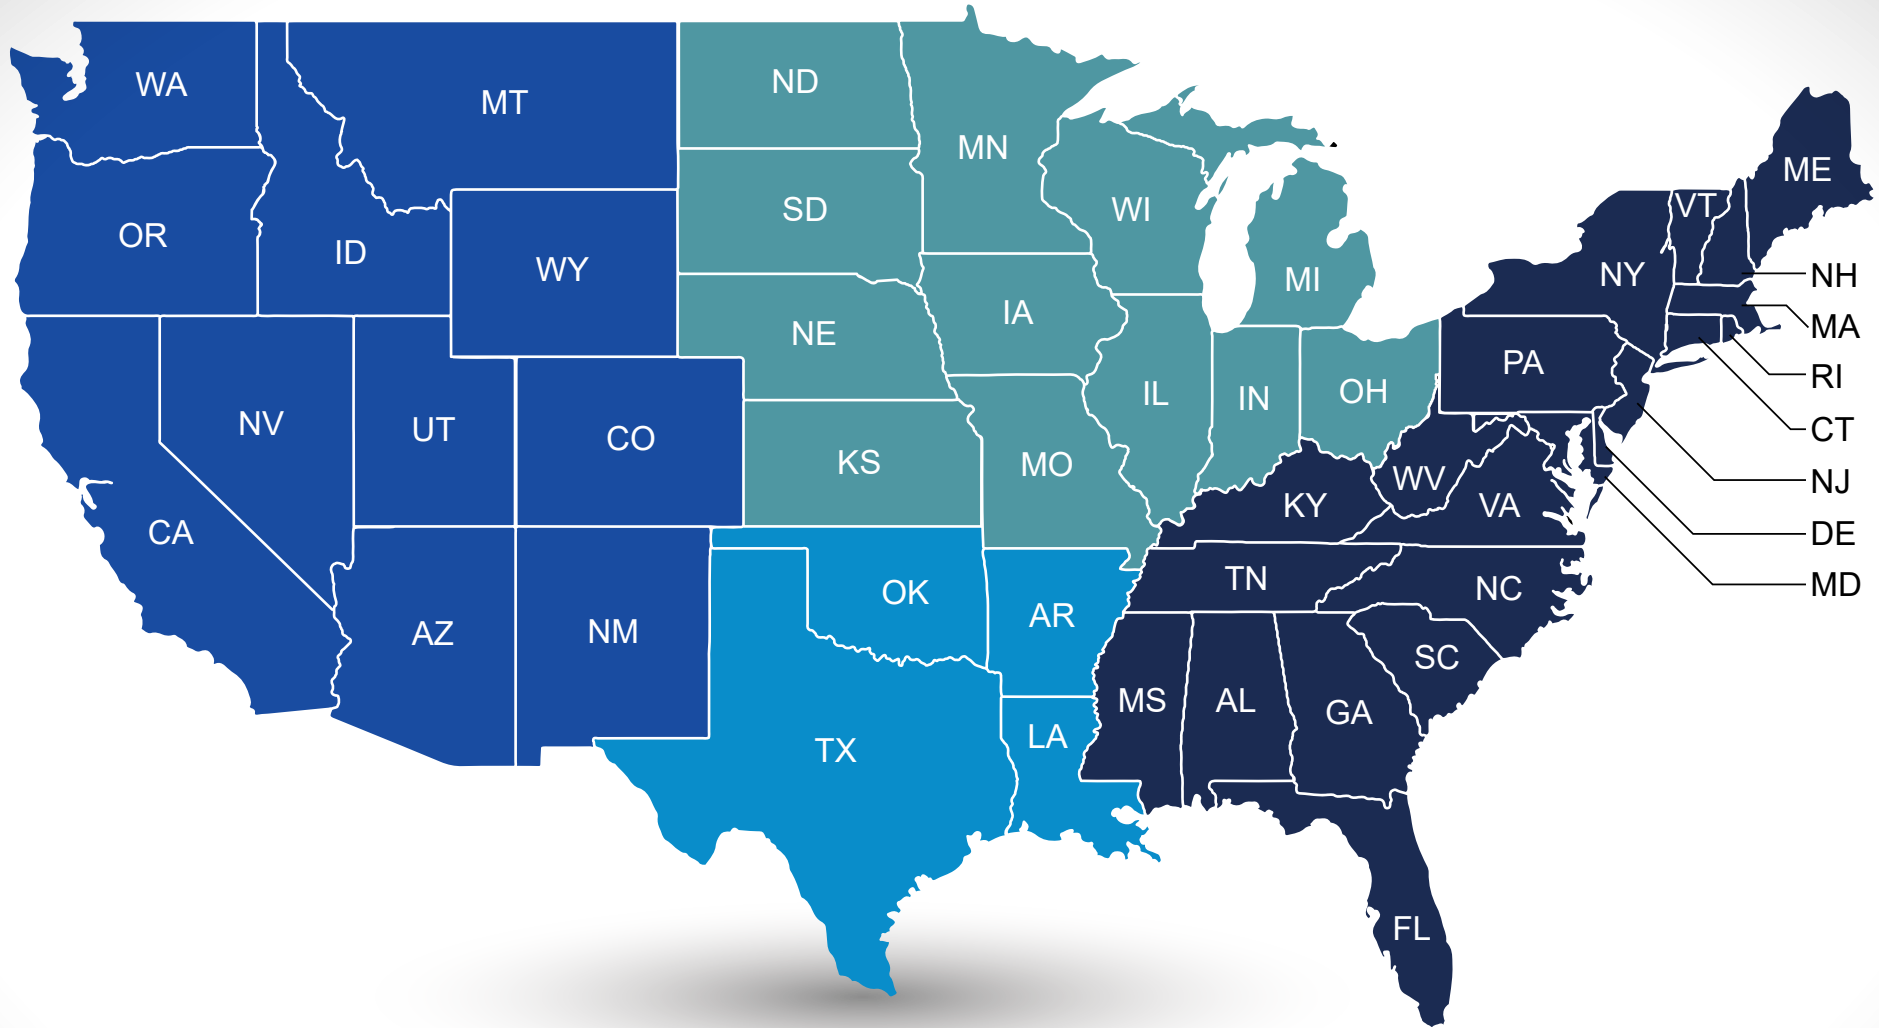

REP AGENCY MAP

LH French
1071 West 251 Street
Harbor City, CA 90710
Office: 310-326-6543
jfrench@lhfrench.com

Mainstream Marketing
5130 Franz Road
Suite 100
Katy, TX 77493
Office: 281-391-0202
mharing@aol.com

Hammond Group
1630 Colonial Parkway
Inverness, IL 60067
Phone: 847-359-9372
www.hammondgroup.com

Alliance Sports Group
7349-D West Friendly Ave
Greensboro, NC 27410
Office: 336-763-4131
www.alliancesportsgroup.com